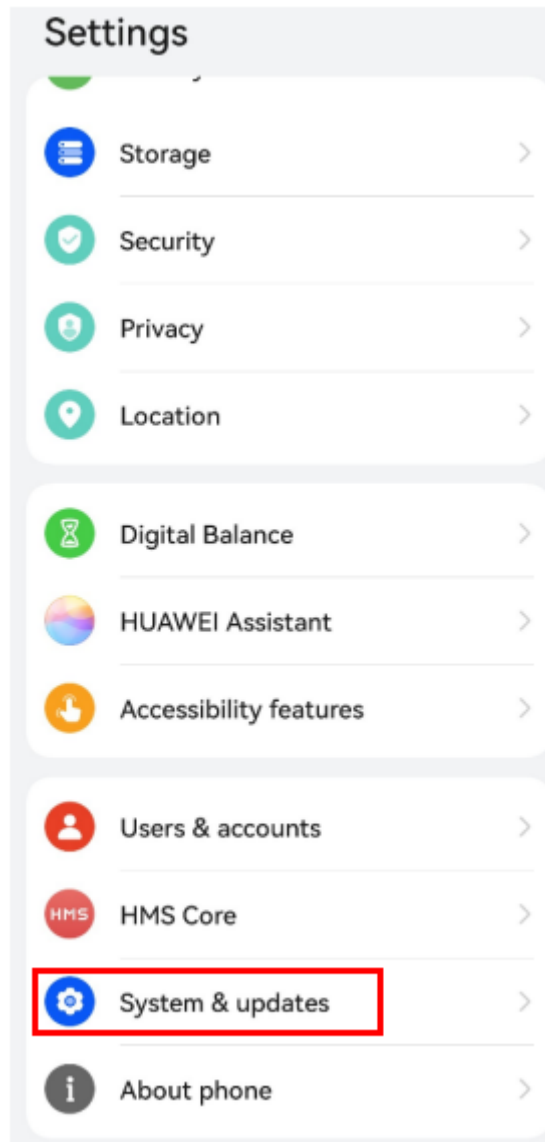

Label and Label Location of EVE-LX3

FCC ID Location:

← System & updates

Software update >

System navigation >

Language & input >

Date & time >

Phone Clone >

Backup & restore >

Reset >

Simple mode >

HUAWEI HiAI >

User experience improvement >

Regulatory information >

Looking for other settings?

[Accessibility](#)