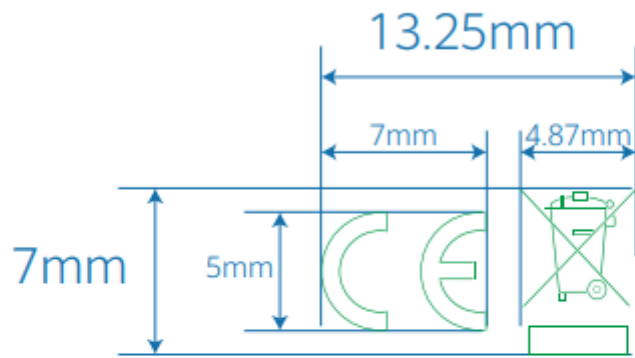

Label and Label Location of EVE-LX3

FCC ID Location:

← System & updates

Software update >

System navigation >

Language & input >

Date & time >

Phone Clone >