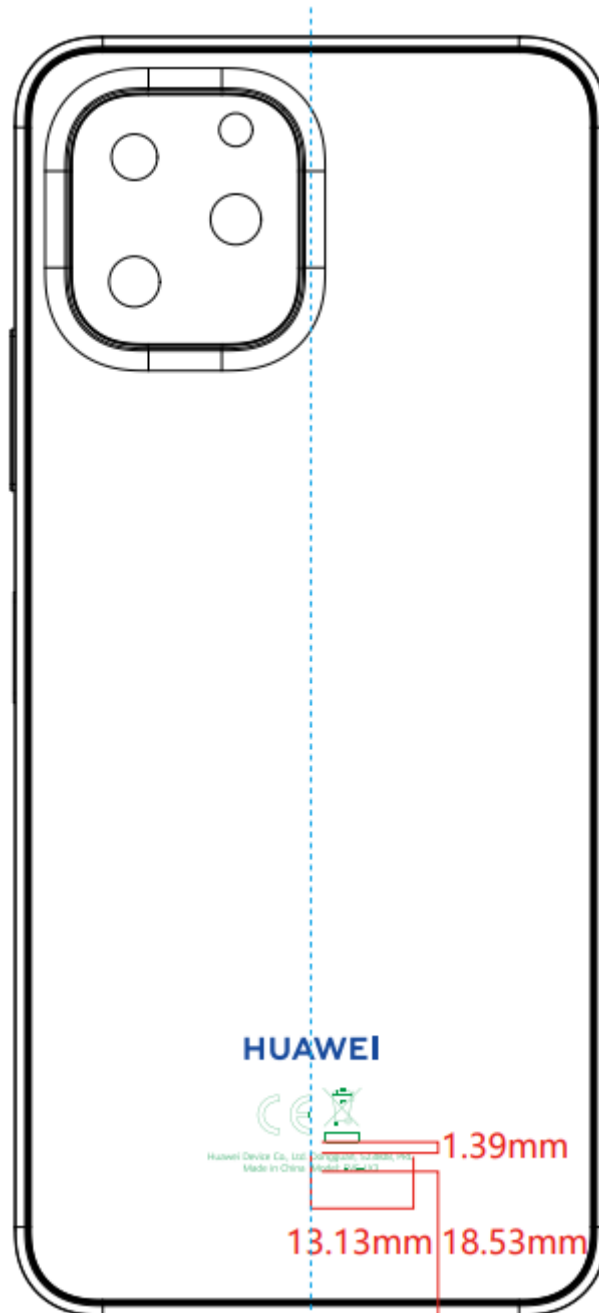

Label and Label Location of EVE-LX3

FCC ID Location:

← System & updates

Software update >

System navigation >

Language & input >

Date & time >

Phone Clone >