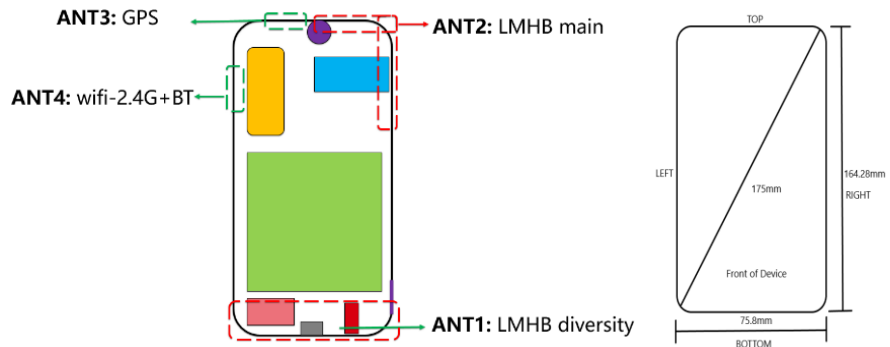

### Appendix G. Antenna Location

Antenna -to- DUT sides separation distances(unfolded state)						
Tx Antenna	Front side	Back side	Left side	Right side	Top side	Bottom side
<b>Ant1</b>	0mm	0mm	0mm	0mm	163.5mm	0mm
<b>Ant2</b>	0mm	0mm	0mm	74.5mm	15mm	163.5mm
<b>Ant3</b>	0mm	0mm	65mm	25mm	0mm	163.5mm
<b>Ant4</b>	0mm	0mm	74.5mm	0mm	30mm	155mm

Note: ANT1 only supports receiving signal.