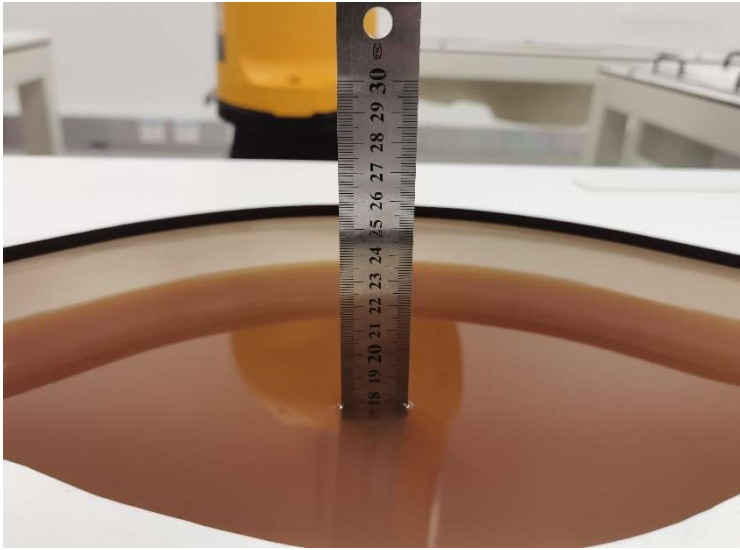

Appendix D. Photo Documentation

Table of Contents
Test Facility
Test Positions
Liquid depth

Test Facility

Photo 1: Measurement System DASY

Test Positions

Photo 2: Product View

Photo 3: Top Side 15mm

Photo 4: Edge Side 15mm

Photo 5: Top Side 0mm

Photo 6: Edge Side 0mm

N/A

N/A

Liquid depth

Photo 7: HBBL600-6000MHz Depth (17.9cm)

N/A

N/A