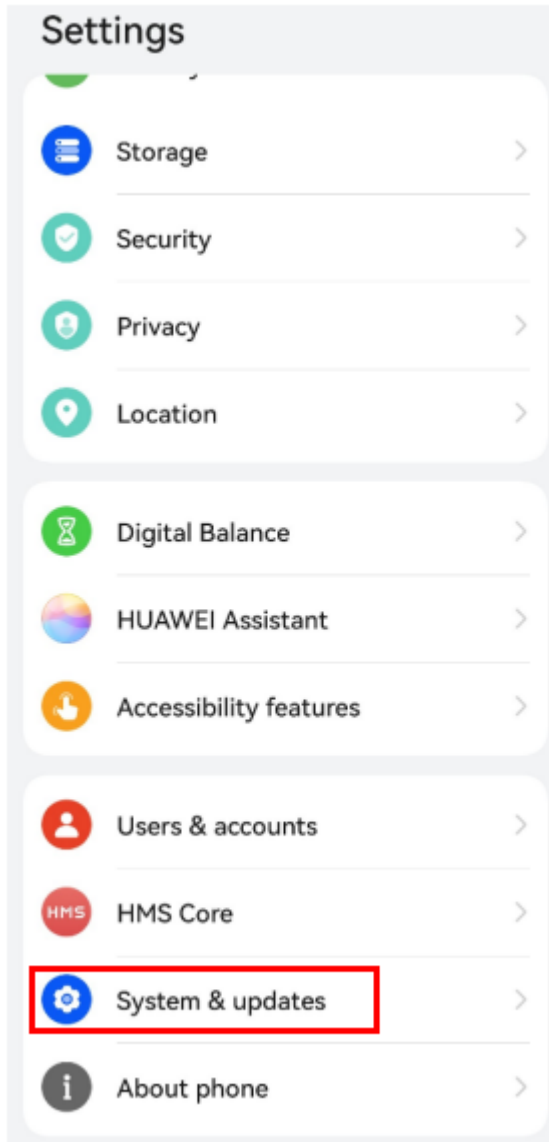

Label and Label Location:

FCC ID Location:

← System & updates

Software update >

System navigation >

Language & input >

Date & time >

Phone Clone >

Backup & restore >

Reset >

Simple mode >

HUAWEI HiAI >

User experience improvement >

**Regulatory information >**

Looking for other settings?

[Accessibility](#)