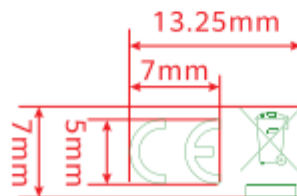

Label and Label Location:

FCC ID Location:

← System & updates

Software update >

System navigation >

Language & input >

Date & time >

Phone Clone >