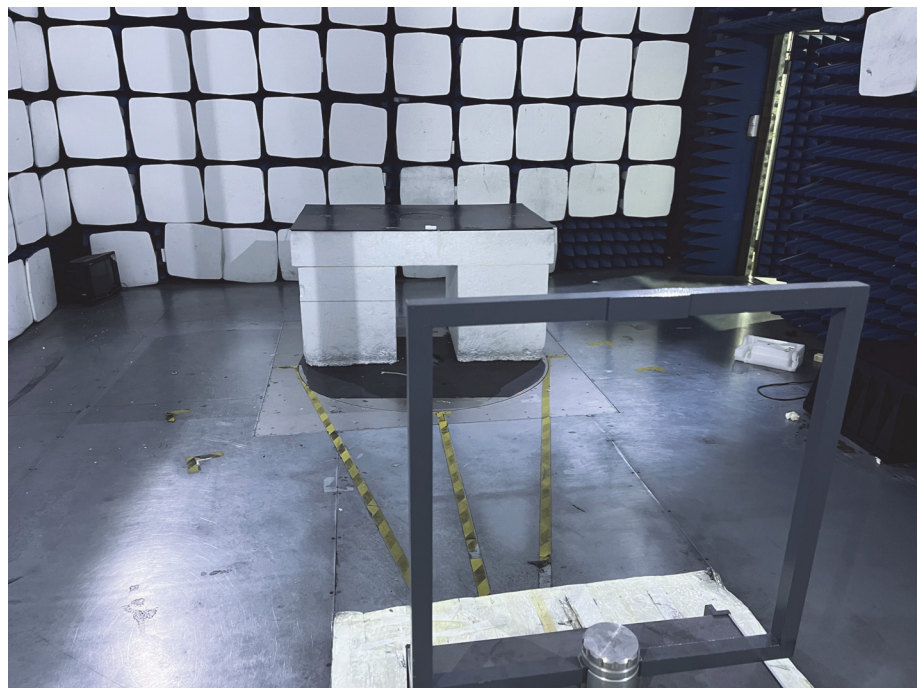

EXHIBIT 4 - TEST SETUP PHOTOGRAPHS

Radiation Emission Test Setup (Below 30MHz)

Radiation Emission Test Setup (30MHz to 1GHz)

Radiation Emission Test Setup (1GHz to 18GHz)

Radiation Emission Test Setup (Above 18GHz)