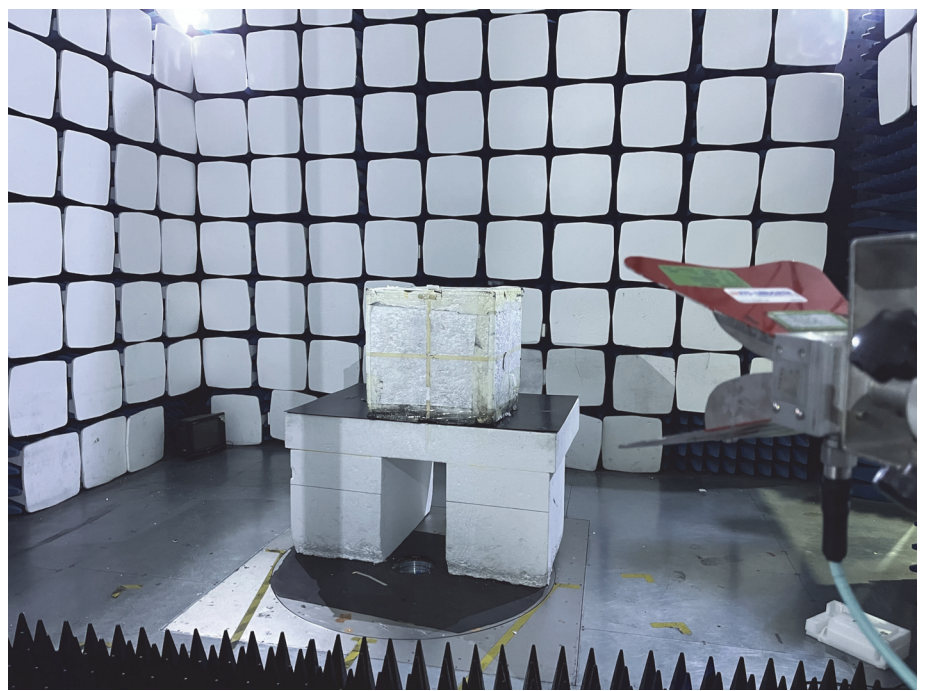

EXHIBIT 4 - TEST SETUP PHOTOGRAPHS

Radiation Emission Test Setup (Below 30MHz)

Radiation Emission Test Setup (30MHz to 1GHz)

Radiation Emission Test Setup (1GHz to 18GHz)

Radiation Emission Test Setup (Above 18GHz)