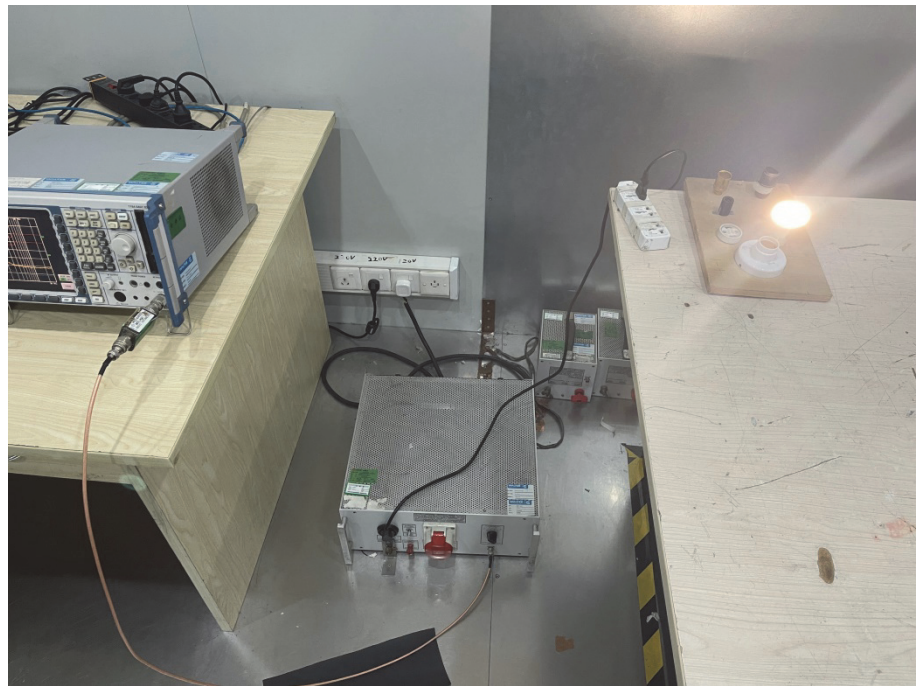

EXHIBIT 4 - TEST SETUP PHOTOGRAPHS

Conducted Emission Test Setup

Radiation Emission Test Setup (Below 30MHz)

Radiation Emission Test Setup (30MHz to 1GHz)

Radiation Emission Test Setup (1GHz to 18GHz)

**Radiation Emission Test
Setup (Above 18GHz)**