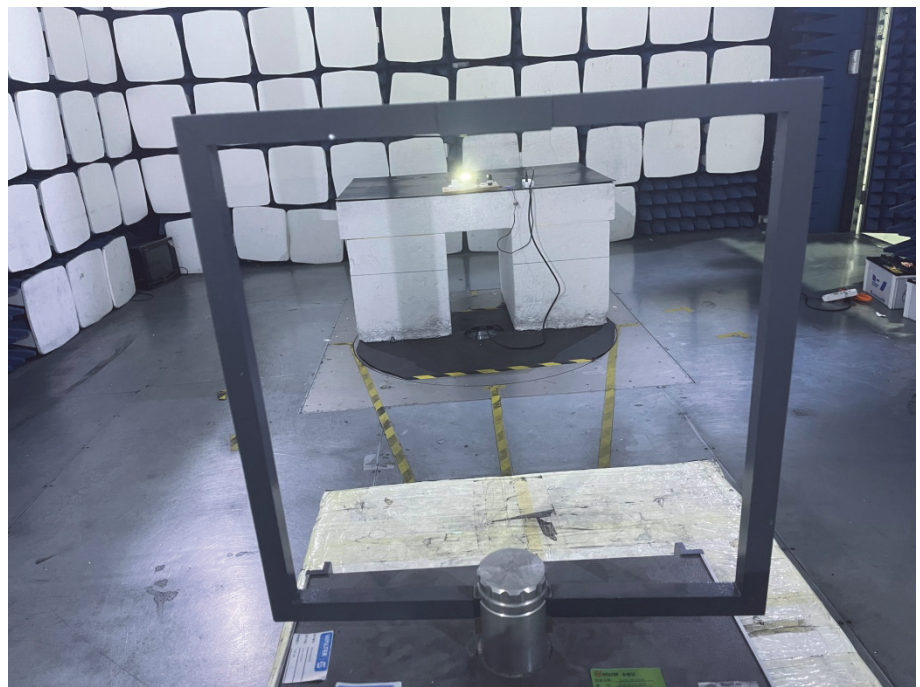

EXHIBIT 4 - TEST SETUP PHOTOGRAPHS

Conducted Emission Test Setup

Radiation Emission Test Setup (Below 30MHz)

Radiation Emission Test Setup (30MHz to 1GHz)

Radiation Emission Test Setup (1GHz to 18GHz)

**Radiation Emission Test
Setup (Above 18GHz)**