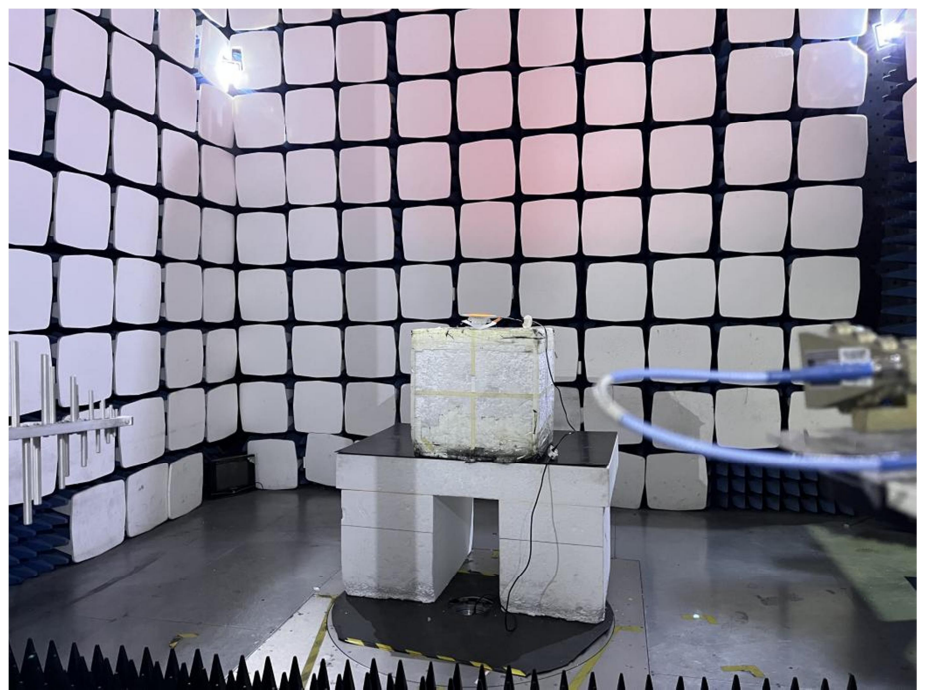

EXHIBIT 4 - TEST SETUP PHOTOGRAPHS

Conducted Emission Test Setup

Radiation Emission Test Setup (Below 30MHz)

Radiation Emission Test Setup (30MHz to 1GHz)

Radiation Emission Test Setup (1GHz to 18GHz)

**Radiation Emission Test
Setup (Above 18GHz)**