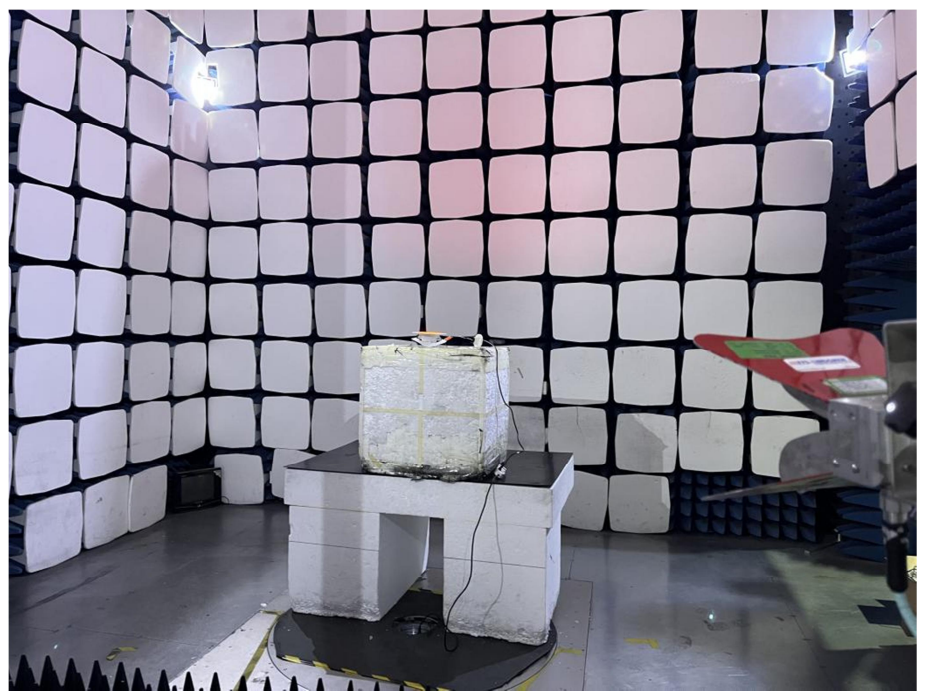

EXHIBIT 4 - TEST SETUP PHOTOGRAPHS

Conducted Emission Test Setup

Radiation Emission Test Setup (Below 30MHz)

Radiation Emission Test Setup (30MHz to 1GHz)

Radiation Emission Test Setup (1GHz to 18GHz)

**Radiation Emission Test
Setup (Above 18GHz)**