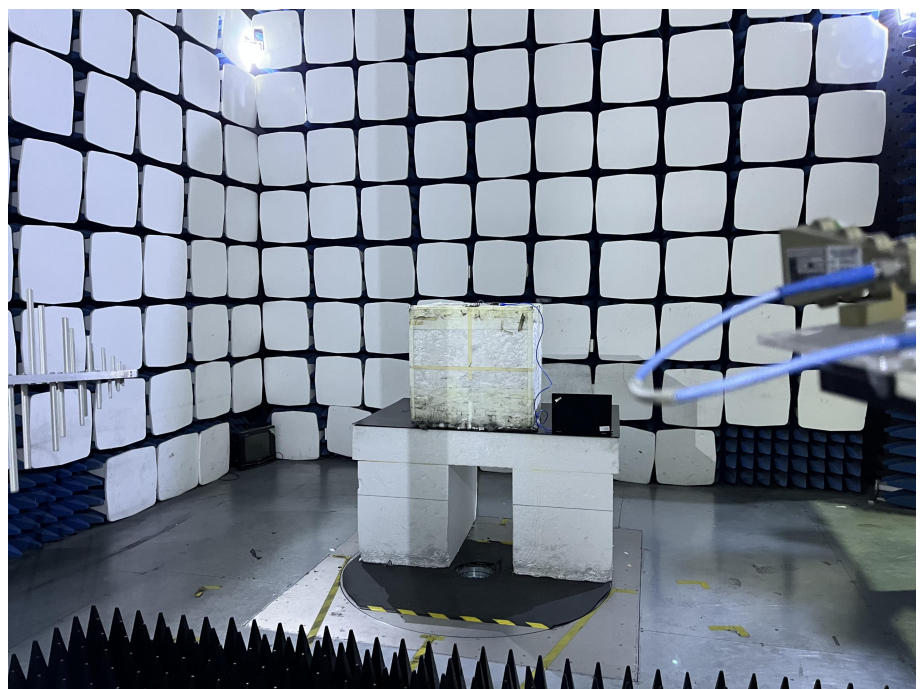

EXHIBIT 4 - TEST SETUP PHOTOGRAPHS

Conducted Emission Test Setup

Radiation Emission Test Setup (Below 30MHz)

Radiation Emission Test Setup (30MHz to 1GHz)

Radiation Emission Test Setup (1GHz to 18GHz)

Radiation Emission Test Setup (Above 18GHz)

Test Setup View

***** END OF REPORT *****