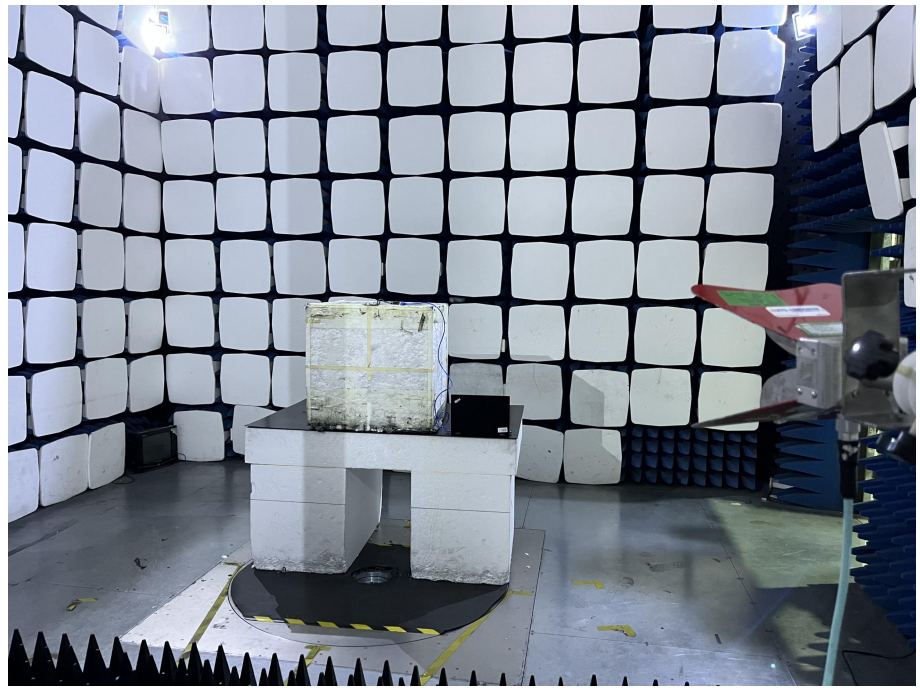

EXHIBIT 4 - TEST SETUP PHOTOGRAPHS

Conducted Emission Test Setup

Radiation Emission Test Setup (Below 30MHz)

Radiation Emission Test Setup (30MHz to 1GHz)

Radiation Emission Test Setup (1GHz to 18GHz)

Radiation Emission Test Setup (Above 18GHz)

Test Setup View

***** END OF REPORT *****