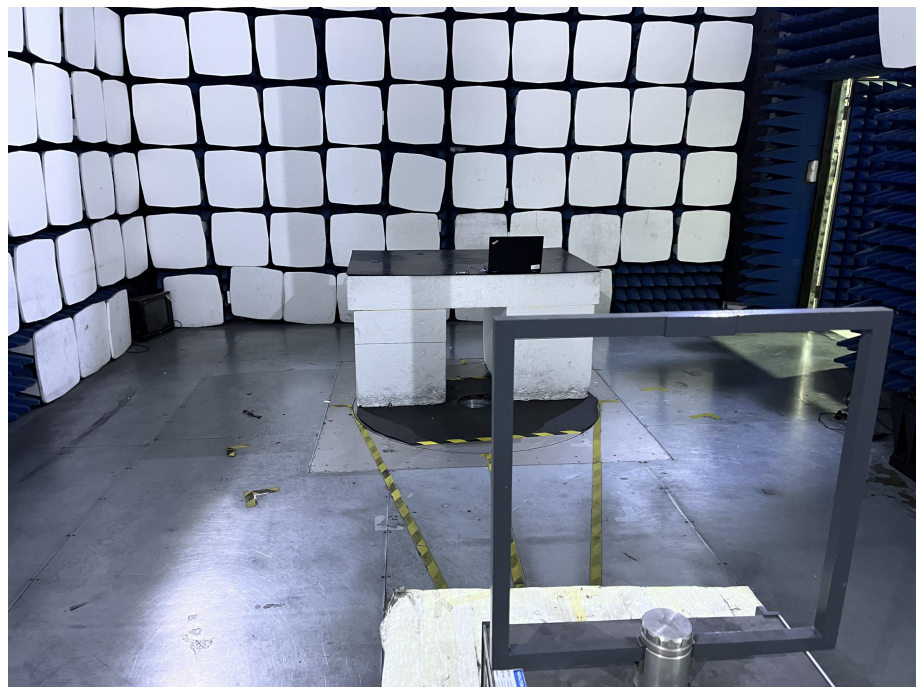

EXHIBIT 4 - TEST SETUP PHOTOGRAPHS

Conducted Emission Test Setup

Radiation Emission Test Setup (Below 30MHz)

Radiation Emission Test Setup (30MHz to 1GHz)

Radiation Emission Test Setup (1GHz to 18GHz)

Radiation Emission Test Setup (Above 18GHz)

Test Setup View

***** END OF REPORT *****