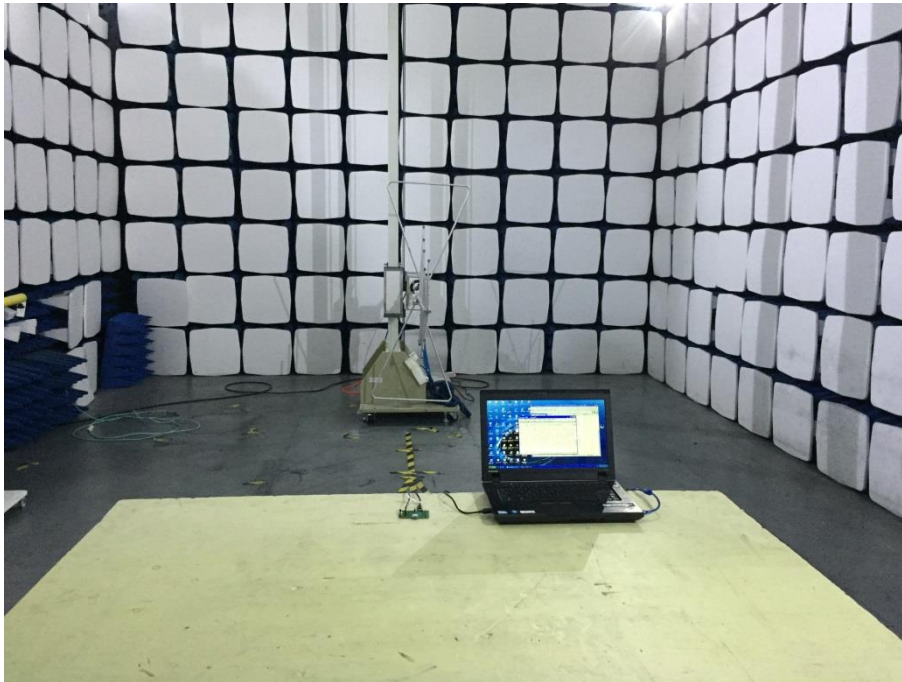

EXHIBIT 3 - TEST SETUP PHOTOGRAPHS

Conducted Emission Test Setup

Radiation Emission Test Setup (Below 30MHz)

Radiation Emission Test Setup (30MHz to 1GHz)

Radiation Emission Test Setup (1GHz to 18GHz)

Radiation Emission Test Setup (Above 18GHz)