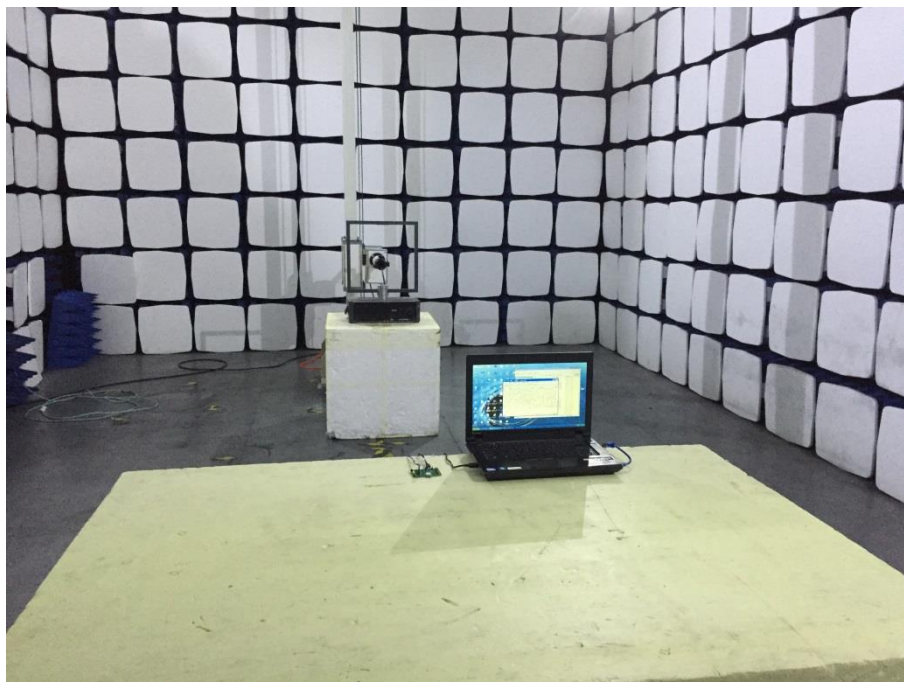

EXHIBIT 3 - TEST SETUP PHOTOGRAPHS

Conducted Emission Test Setup

Radiation Emission Test Setup (Below 30MHz)

Radiation Emission Test Setup (30MHz to 1GHz)

Radiation Emission Test Setup (1GHz to 18GHz)

Radiation Emission Test Setup (Above 18GHz)