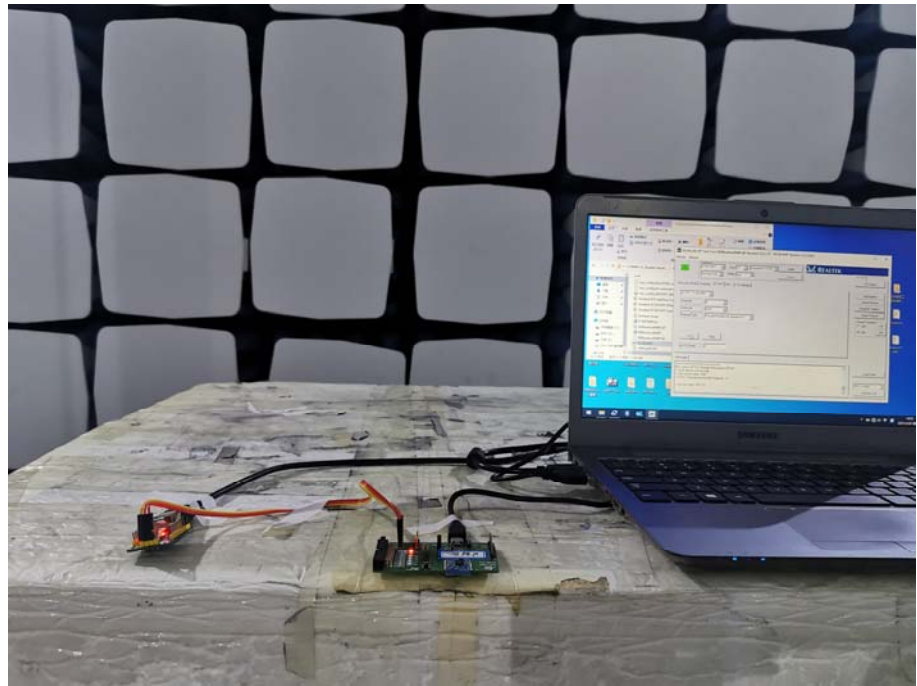

EXHIBIT 4 - TEST SETUP PHOTOGRAPHS

**Conducted Emission
Test Setup**

**Radiation Emission Test
Setup (Below 30MHz)**

Radiation Emission Test Setup (30MHz to 1GHz)

Radiation Emission Test Setup (1GHz to 18GHz)

Radiation Emission Test Setup (Above 18GHz)

***** END OF REPORT *****