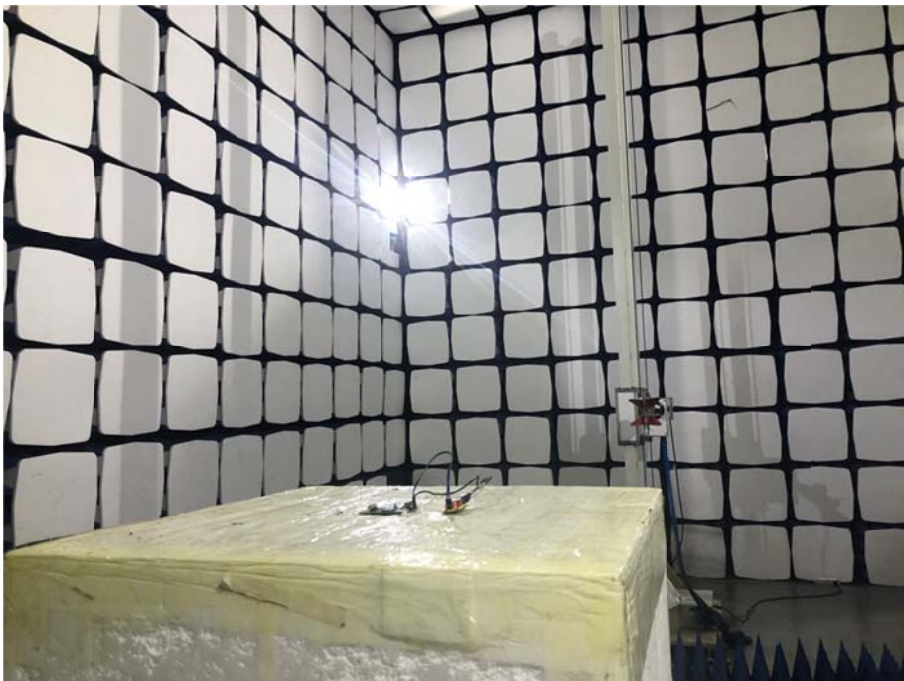


EXHIBIT 4 - TEST SETUP PHOTOGRAPHS

Conducted Emission Test Setup

Radiation Emission Test Setup (Below 30MHz)

Radiation Emission Test Setup (30MHz to 1GHz)

Radiation Emission Test Setup (1GHz to 18GHz)

Radiation Emission Test Setup (Above 18GHz)