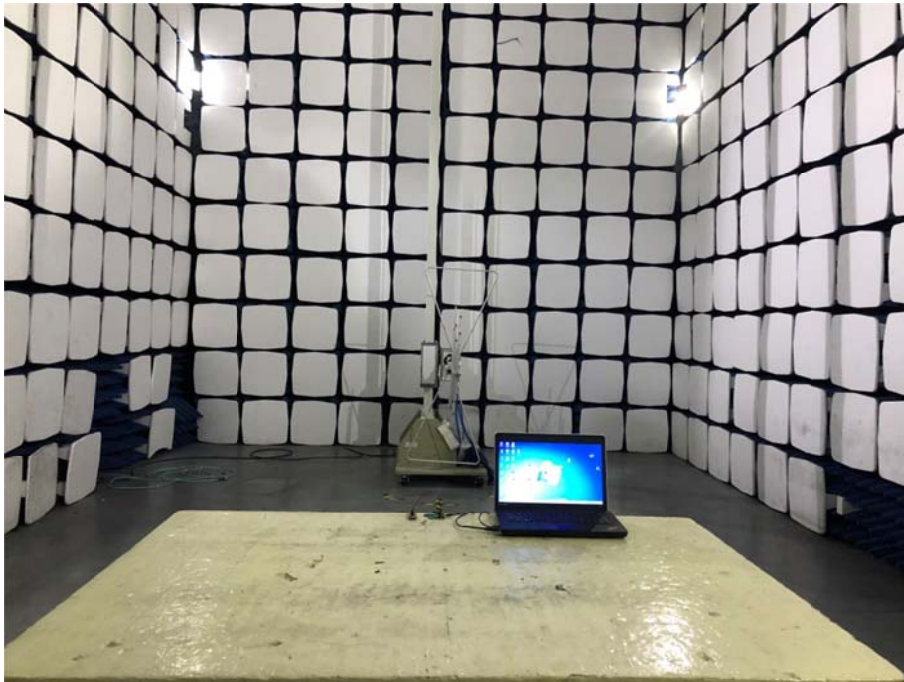


EXHIBIT 4 - TEST SETUP PHOTOGRAPHS

Conducted Emission Test Setup

Radiation Emission Test Setup (Below 30MHz)

Radiation Emission Test Setup (30MHz to 1GHz)

Radiation Emission Test Setup (1GHz to 18GHz)

Radiation Emission Test Setup (Above 18GHz)