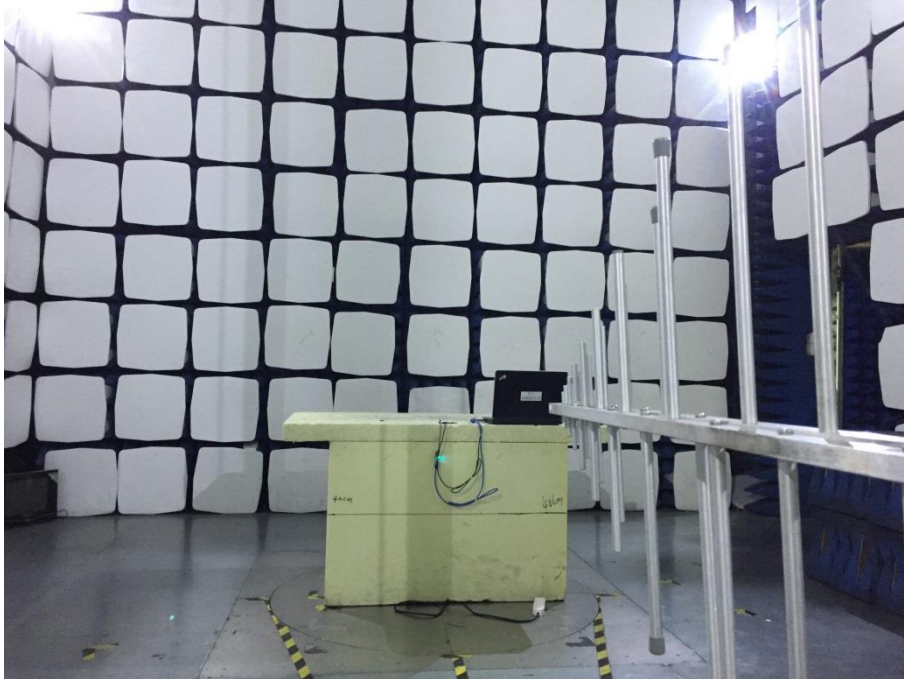

EXHIBIT 4 - TEST SETUP PHOTOGRAPHS

Conducted Emission Test Setup

Radiation Emission Test Setup (Below 30MHz)

Radiation Emission Test Setup (30MHz to 1GHz)

Radiation Emission Test Setup (1GHz to 18GHz)

Radiation Emission Test Setup (Above 18GHz)