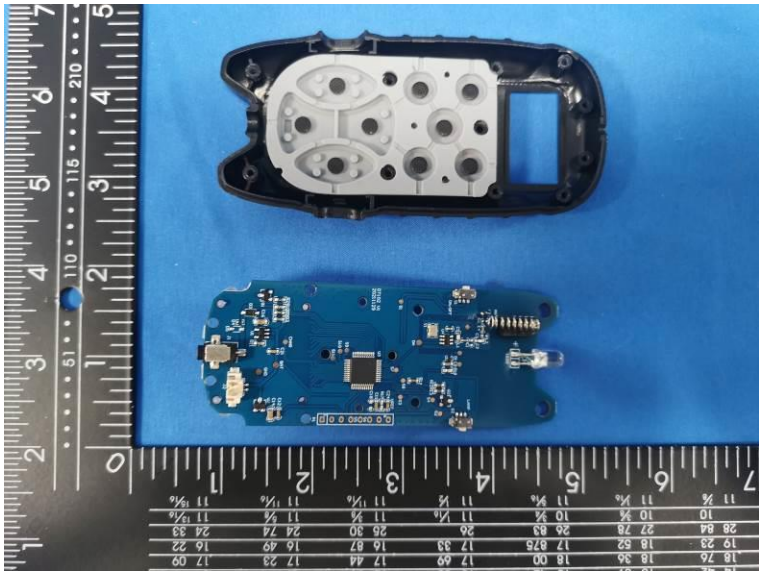

# DT102 Internal Photos of the EUT

Photo 1

Photo 2

Photo 3

915MHz  
Built-in spring  
antenna

Photo 4

Photo 5

Photo 6