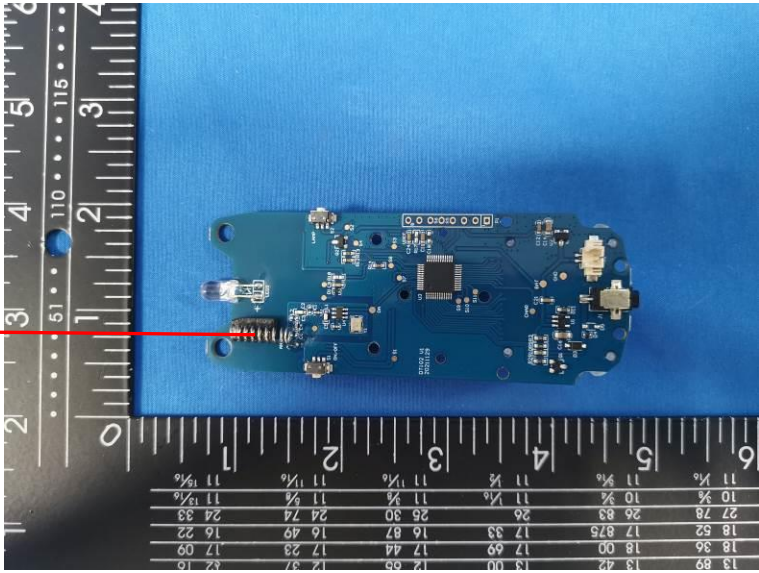

# DT102 Internal Photos of the EUT

Photo 1

Photo 2

Photo 3

915MHz  
Built-in spring  
antenna

Photo 4

Photo 5

Photo 6