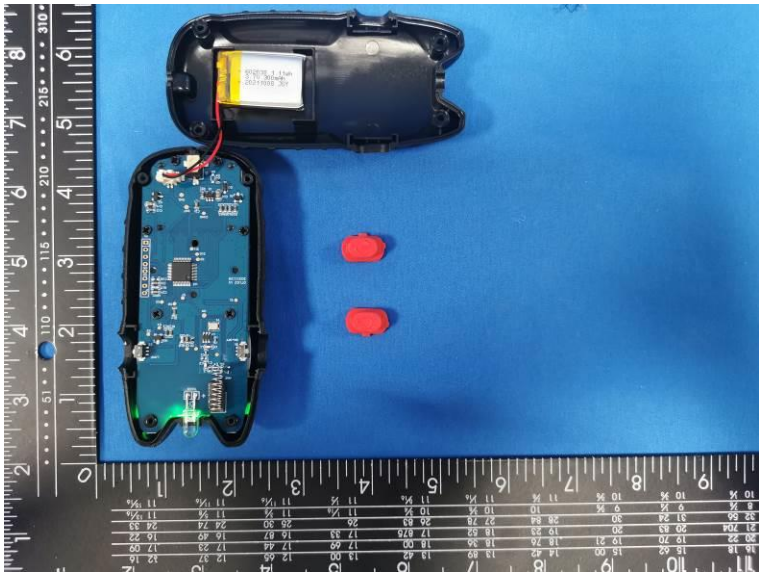

# DT102 Internal Photos of the EUT

Photo 1

Photo 2

Photo 3

915MHz  
Built-in spring  
antenna

Photo 4

Photo 5

Photo 6