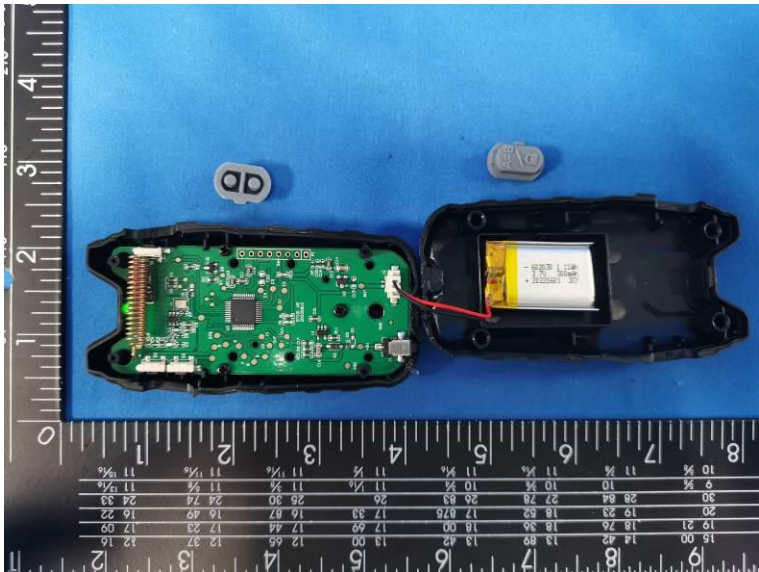

DT101 Internal Photos of the EUT

Photo 1

Photo 2

Photo 3

433MHz
Built-in spring
antenna