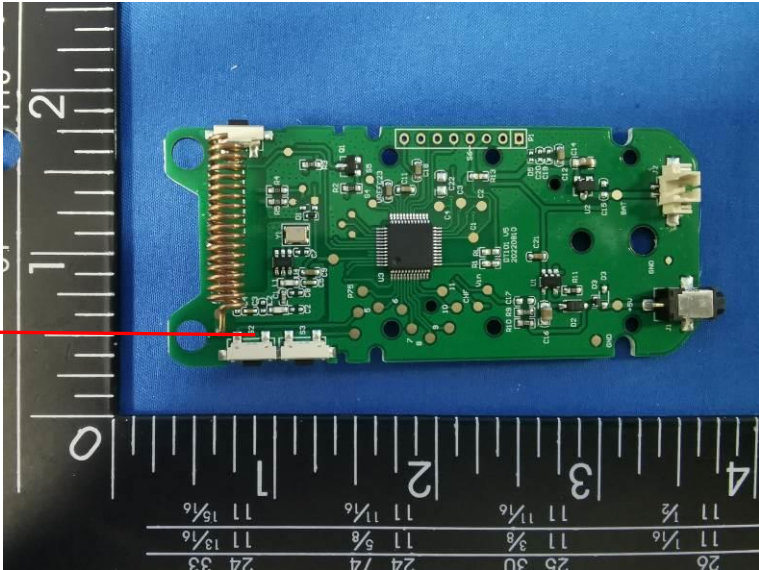

DT101 Internal Photos of the EUT

Photo 1

Photo 2

Photo 3

433MHz
Built-in spring
antenna