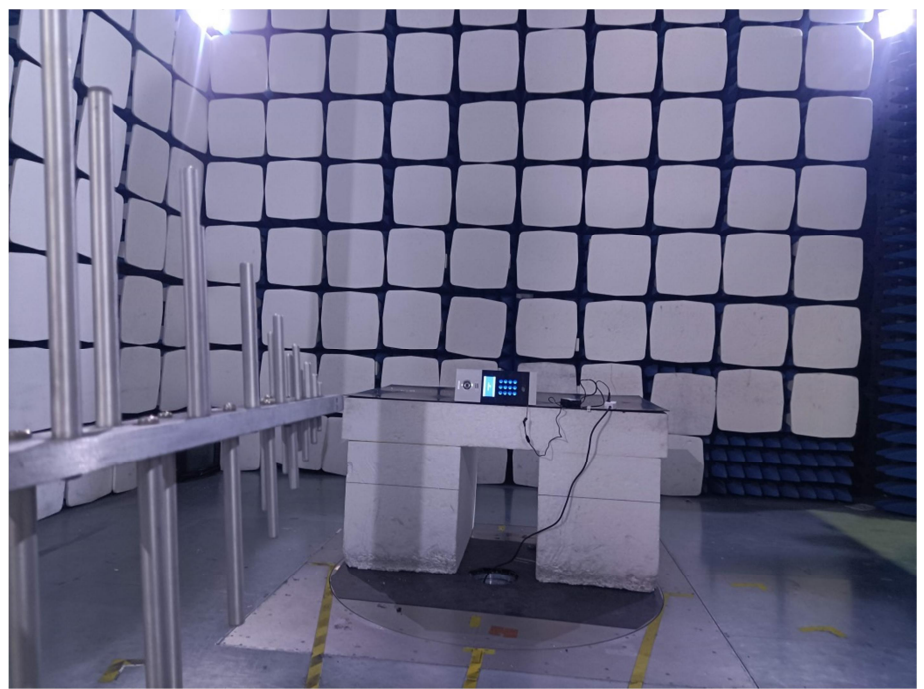

EXHIBIT 4 - TEST SETUP PHOTOGRAPHS

Conducted Emission Test Setup

Radiation Emission Test Setup (Below 30MHz)

**Radiation Emission Test
Setup (30MHz to 1GHz)**

******* END OF REPORT *******