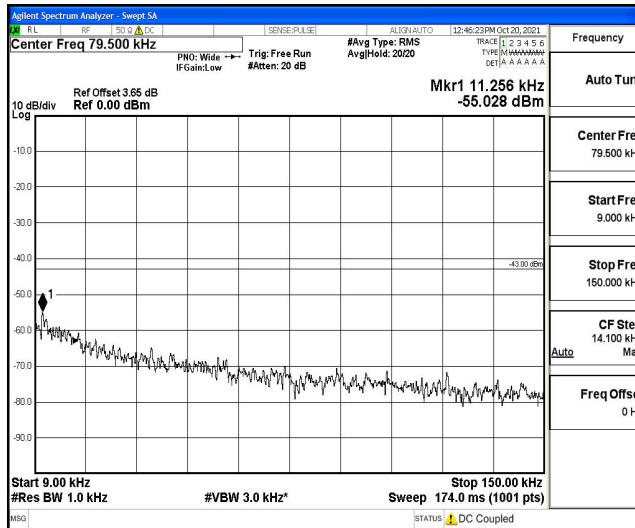

Band66-20MHz-16QAM-132322-1RB#0-Range1:0.009~0.15MHz