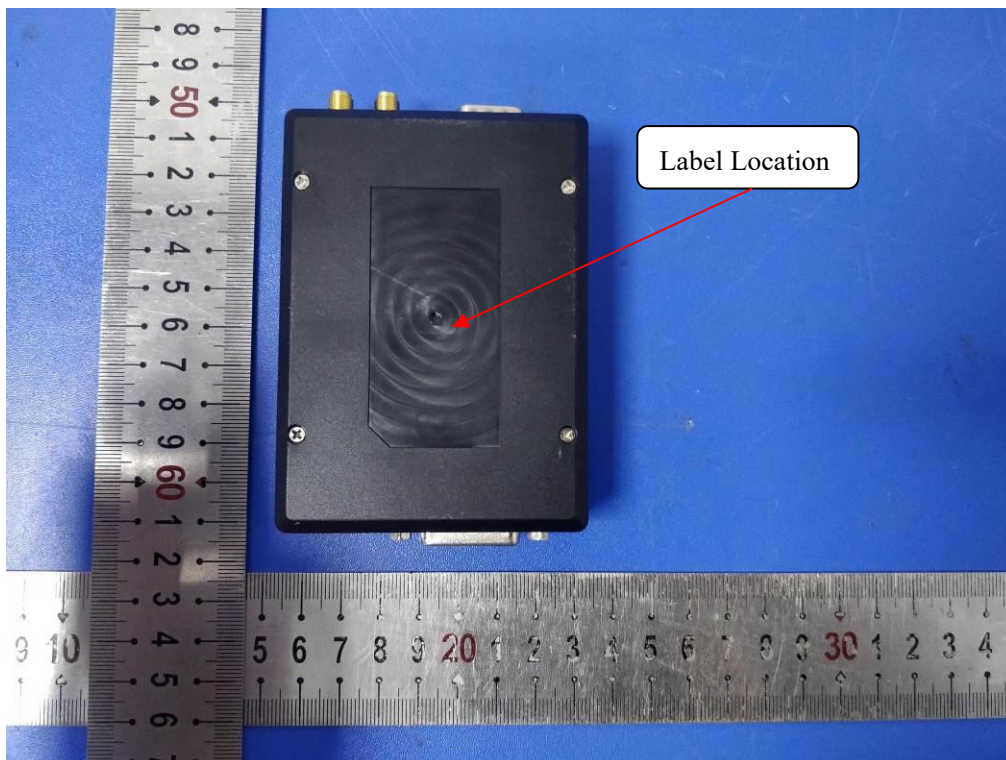

LABEL AND LOCATION

(Size: L 37mm x W 18mm)

- Material: Tagboard
- Glue: adhesive sticker
- Font color: Blue
- Label color: White