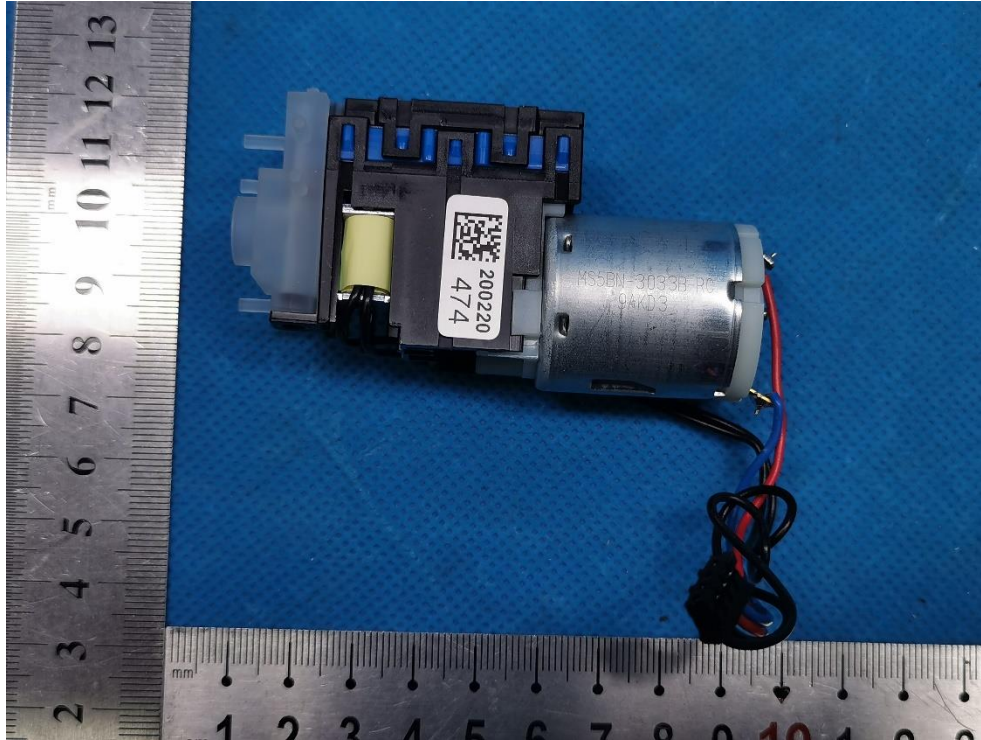

China

Internal Photos Documentation

Manufacturer: Medela LLC
Product: Electric Breast Pump
FCC ID: 2ATCR6485
IC: 25040-6485