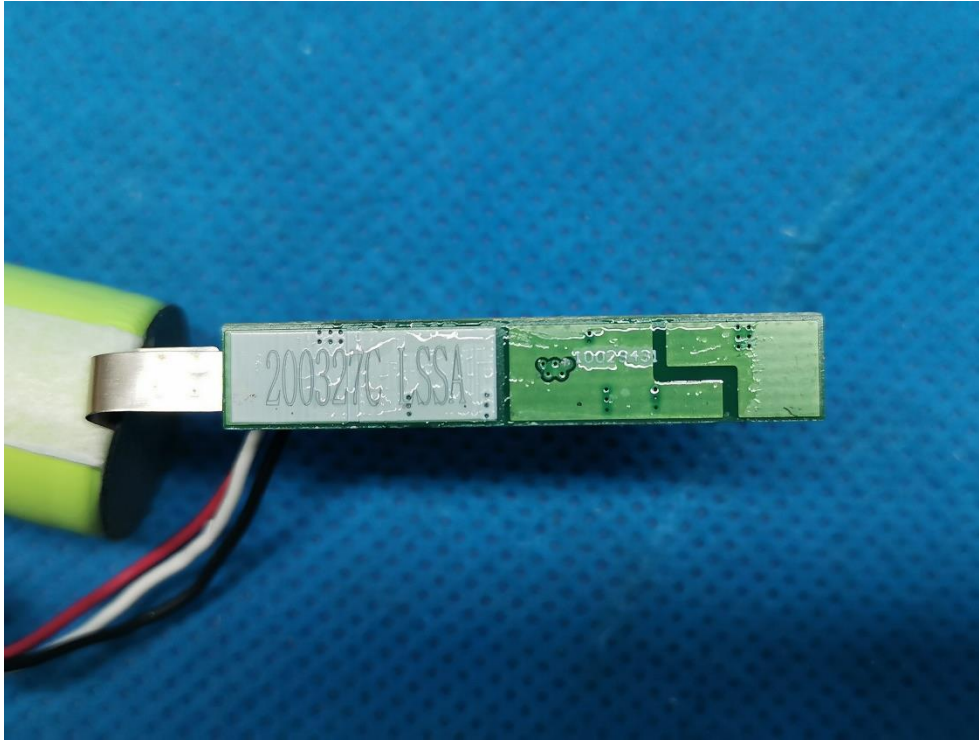

# Internal Photos Documentation

Manufacturer: Medela LLC  
Product: Electric Breast Pump  
FCC ID: 2ATCR6485  
IC: 25040-6485

China

Page 2 of 9

# Internal Photos Documentation

Manufacturer: Medela LLC  
Product: Electric Breast Pump  
FCC ID: 2ATCR6485  
IC: 25040-6485

China