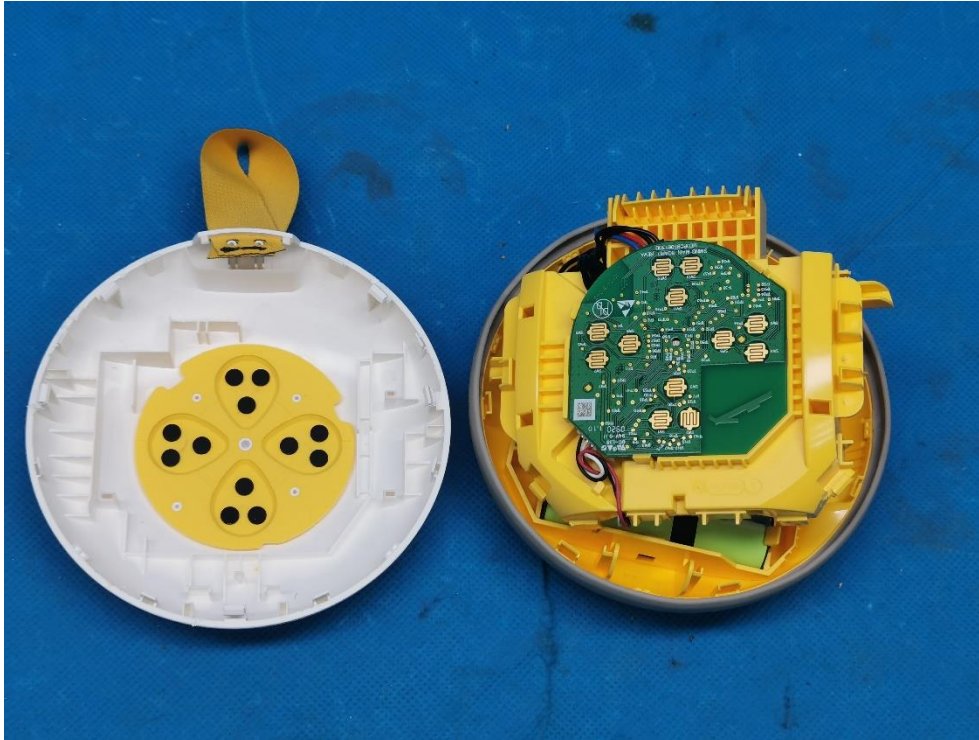

# Internal Photos Documentation

Manufacturer: Medela LLC  
Product: Electric Breast Pump  
FCC ID: 2ATCR6485  
IC: 25040-6485

China

Page 2 of 9

# Internal Photos Documentation

Manufacturer: Medela LLC  
Product: Electric Breast Pump  
FCC ID: 2ATCR6485  
IC: 25040-6485

China