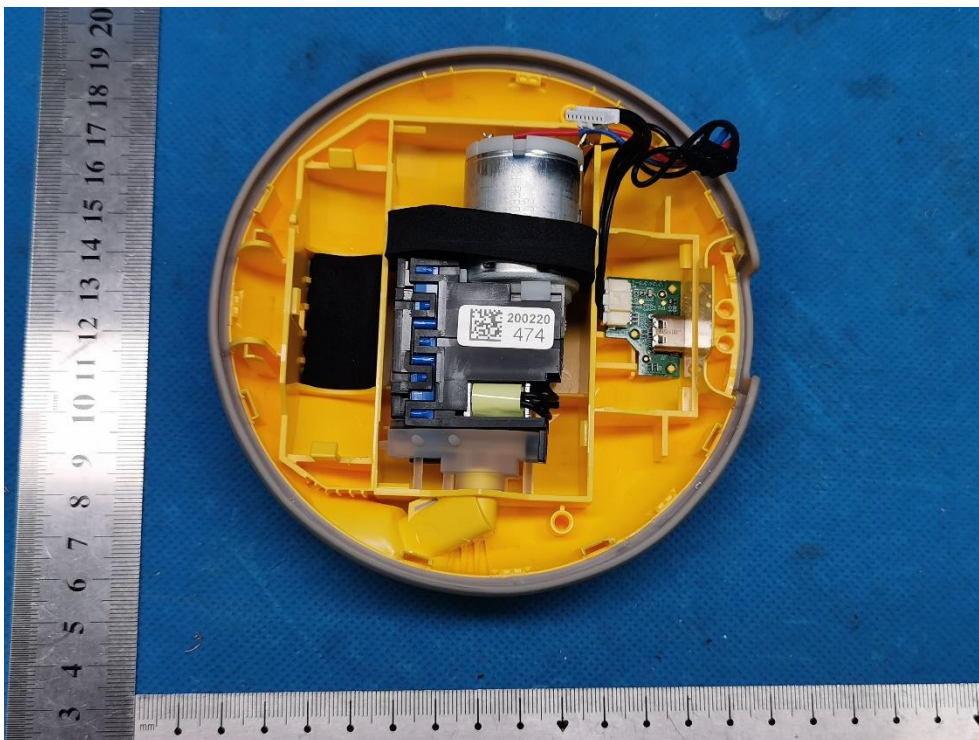

# Internal Photos Documentation

Manufacturer: Medela LLC  
Product: Electric Breast Pump  
FCC ID: 2ATCR6485  
IC: 25040-6485

China

Page 2 of 9

# Internal Photos Documentation

Manufacturer: Medela LLC  
Product: Electric Breast Pump  
FCC ID: 2ATCR6485  
IC: 25040-6485

China