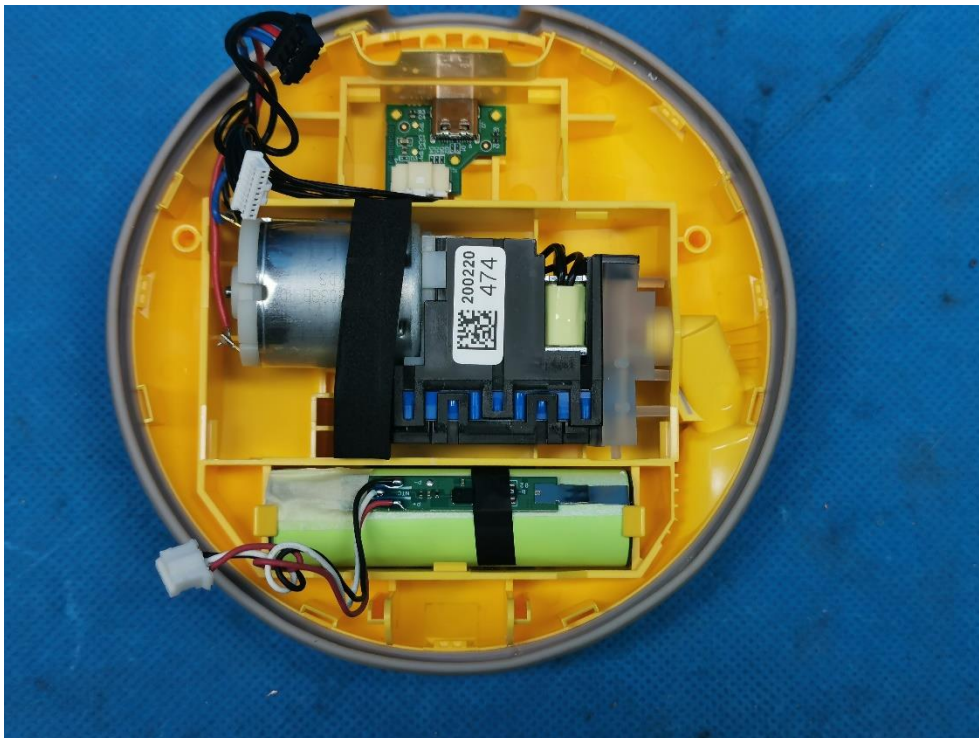

# Internal Photos Documentation

Manufacturer: Medela LLC  
Product: Electric Breast Pump  
FCC ID: 2ATCR6485  
IC: 25040-6485

China

Page 2 of 9

# Internal Photos Documentation

Manufacturer: Medela LLC  
Product: Electric Breast Pump  
FCC ID: 2ATCR6485  
IC: 25040-6485

China