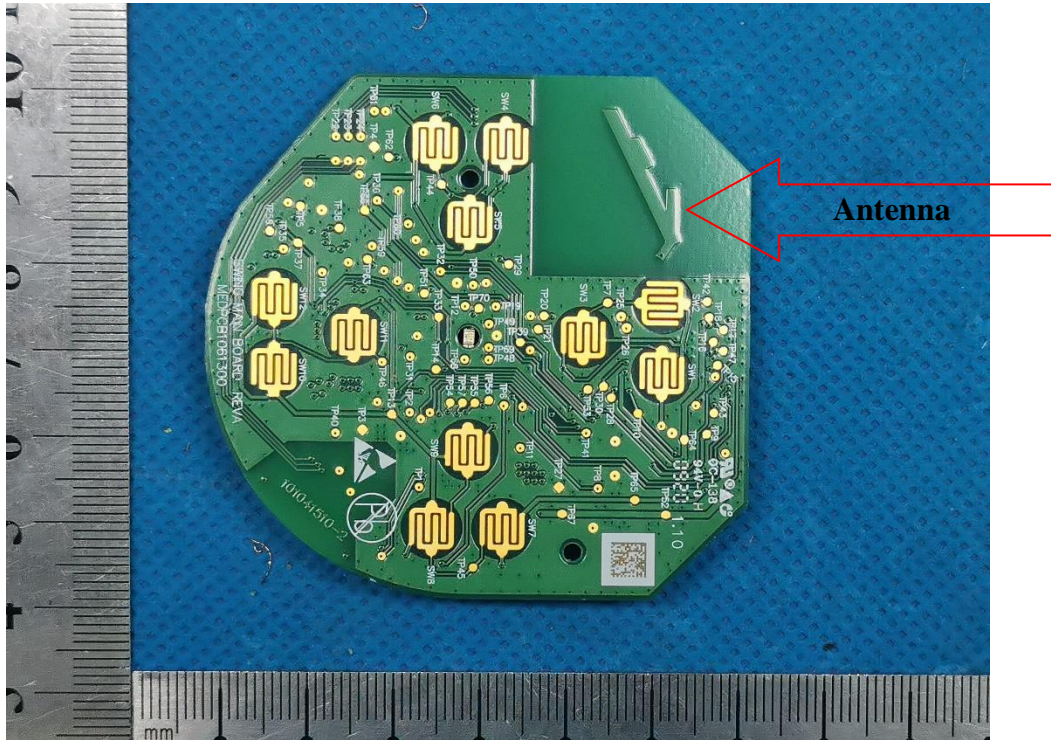

# Internal Photos Documentation

Manufacturer: Medela LLC  
Product: Electric Breast Pump  
FCC ID: 2ATCR6485  
IC: 25040-6485

China

Page 2 of 9

# Internal Photos Documentation

Manufacturer: Medela LLC  
Product: Electric Breast Pump  
FCC ID: 2ATCR6485  
IC: 25040-6485

China