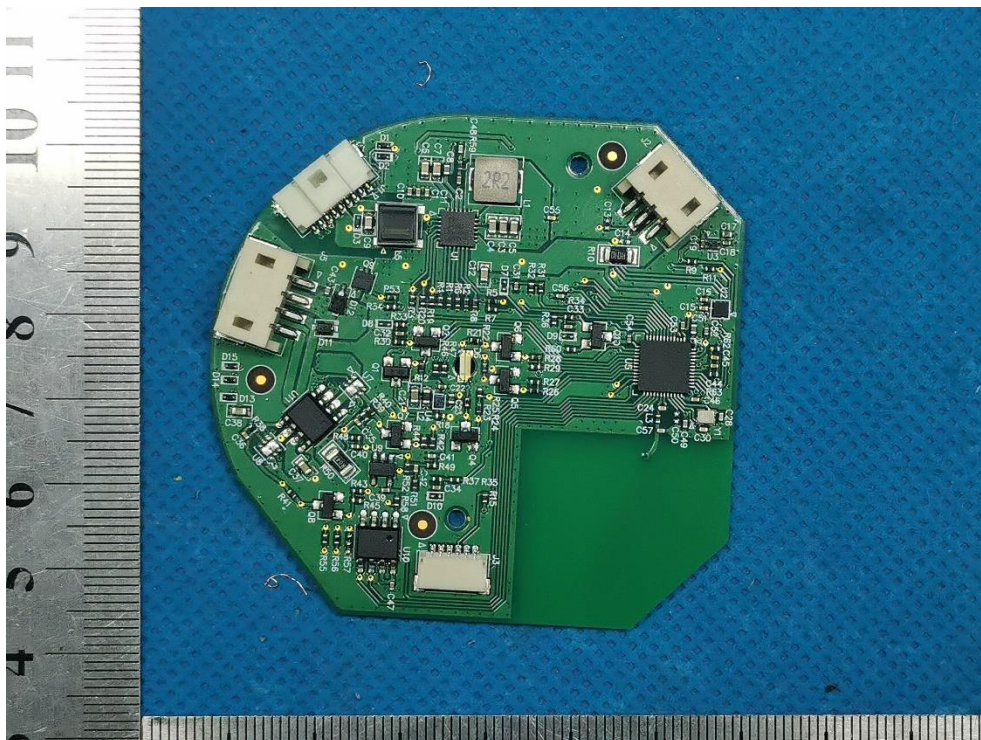

# Internal Photos Documentation

Manufacturer: Medela LLC  
Product: Electric Breast Pump  
FCC ID: 2ATCR6485  
IC: 25040-6485

China

Page 2 of 9

# Internal Photos Documentation

Manufacturer: Medela LLC  
Product: Electric Breast Pump  
FCC ID: 2ATCR6485  
IC: 25040-6485

China