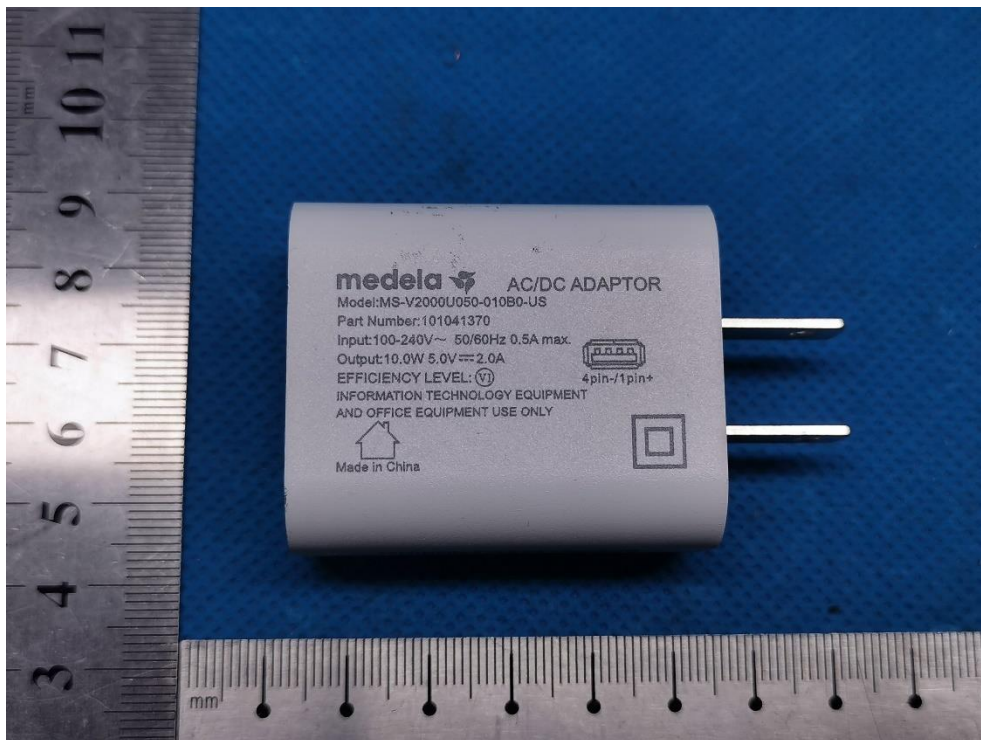

China

Internal Photos Documentation

Manufacturer: Medela LLC
Product: Electric Breast Pump
FCC ID: 2ATCR6485
IC: 25040-6485