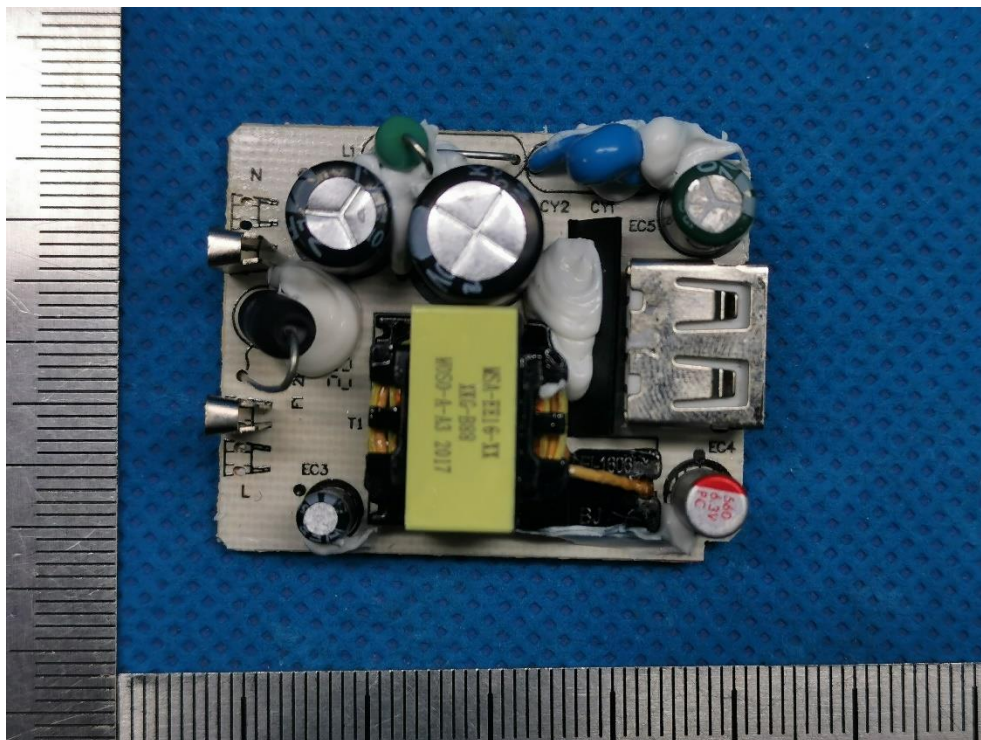

China

Internal Photos Documentation

Manufacturer: Medela LLC
Product: Electric Breast Pump
FCC ID: 2ATCR6485
IC: 25040-6485