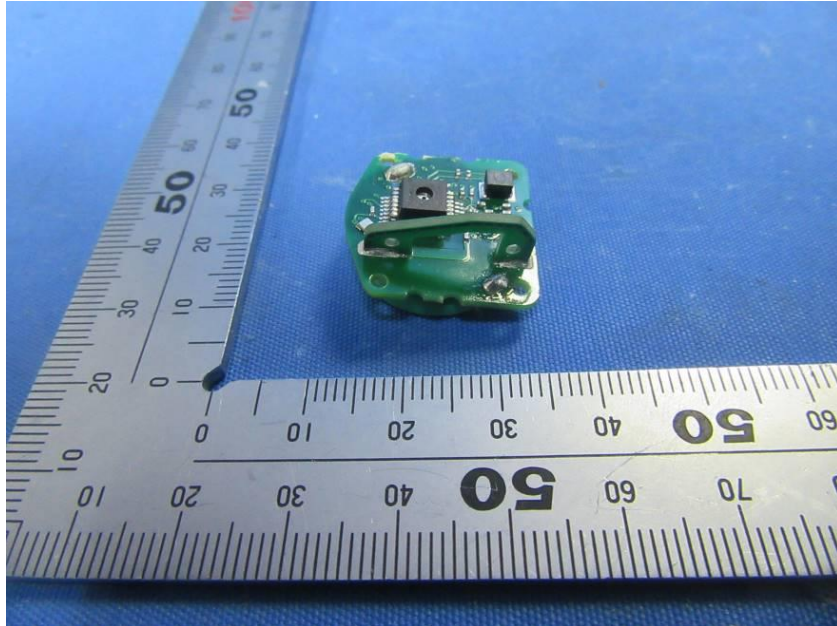

Internal Photos

Applicant:	Baolong Huf Shanghai Electronics Co., Ltd.
Address of Applicant:	1st Floor, Building 5, 5500 Shenzhuan Rd, Songjiang, Shanghai
Equipment Under Test (EUT):	
Product Name:	TPMS-sensor
Model No.:	TPM-D pro-I