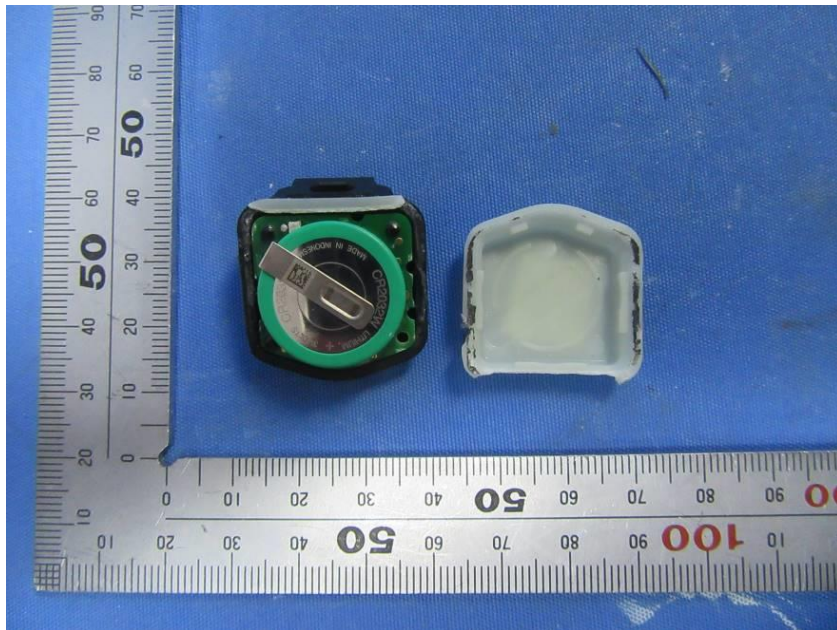

Internal Photos

Applicant:	Baolong Huf Shanghai Electronics Co., Ltd.
Address of Applicant:	1st Floor, Building 5, 5500 Shenzhuan Rd, Songjiang, Shanghai
Equipment Under Test (EUT):	
Product Name:	TPMS-sensor
Model No.:	TPM-D pro-I