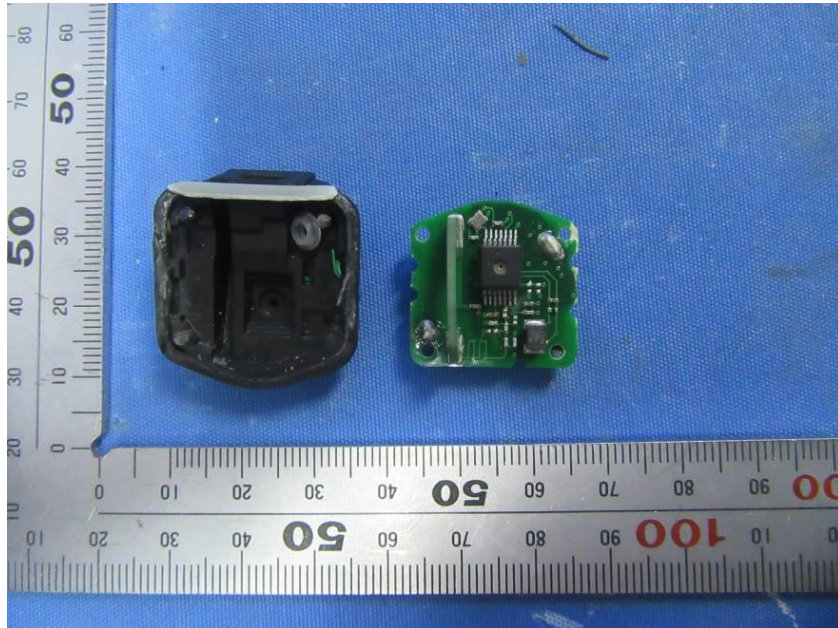

Internal Photos

Applicant:	Baolong Huf Shanghai Electronics Co., Ltd.
Address of Applicant:	1st Floor, Building 5, 5500 Shenzhuan Rd, Songjiang, Shanghai
Equipment Under Test (EUT):	
Product Name:	TPMS-sensor
Model No.:	TPM-D pro-I