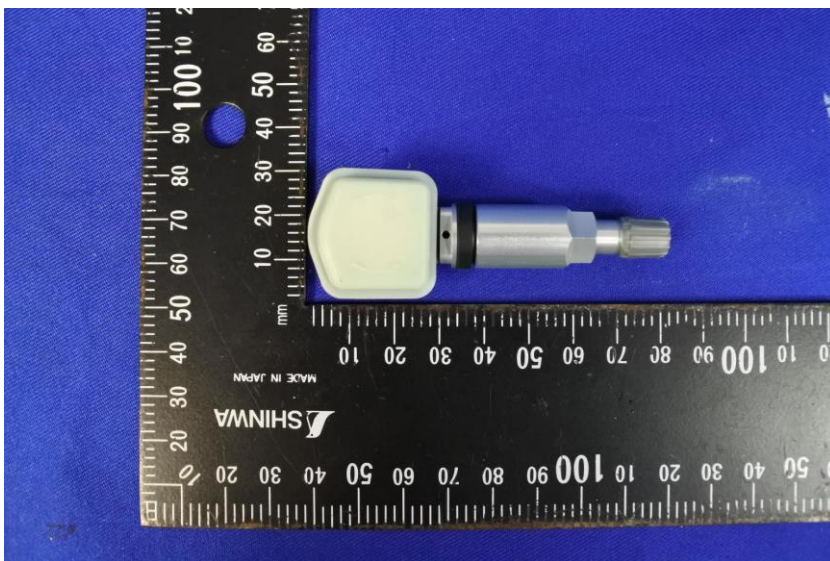

## **External Photos**

<b>Applicant:</b>	Baolong Huf Shanghai Electronics Co., Ltd.
<b>Address of Applicant:</b>	1st Floor, Building 5, 5500 Shenzhuan Rd, Songjiang, Shanghai
<b>Equipment Under Test (EUT):</b>	
<b>Product Name:</b>	TPMS-sensor
<b>Model No.:</b>	TPM-D pro-I