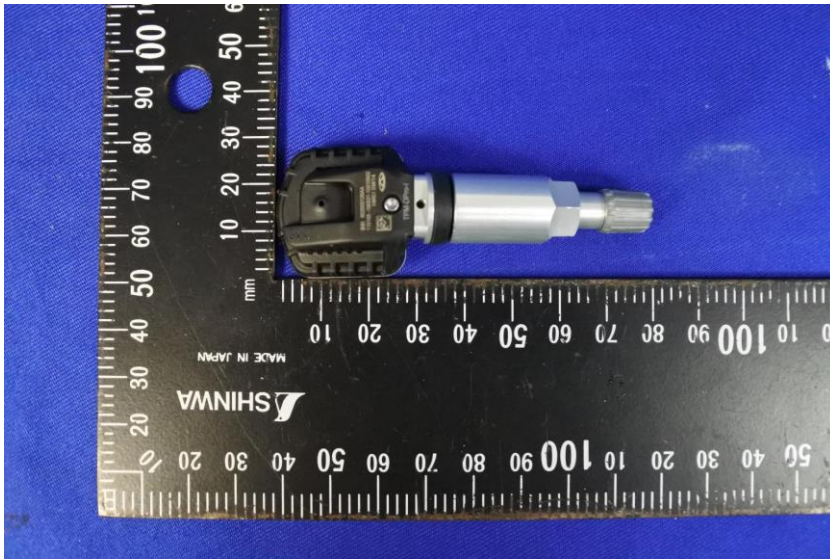

## **External Photos**

<b>Applicant:</b>	Baolong Huf Shanghai Electronics Co., Ltd.
<b>Address of Applicant:</b>	1st Floor, Building 5, 5500 Shenzhuan Rd, Songjiang, Shanghai
<b>Equipment Under Test (EUT):</b>	
<b>Product Name:</b>	TPMS-sensor
<b>Model No.:</b>	TPM-D pro-I