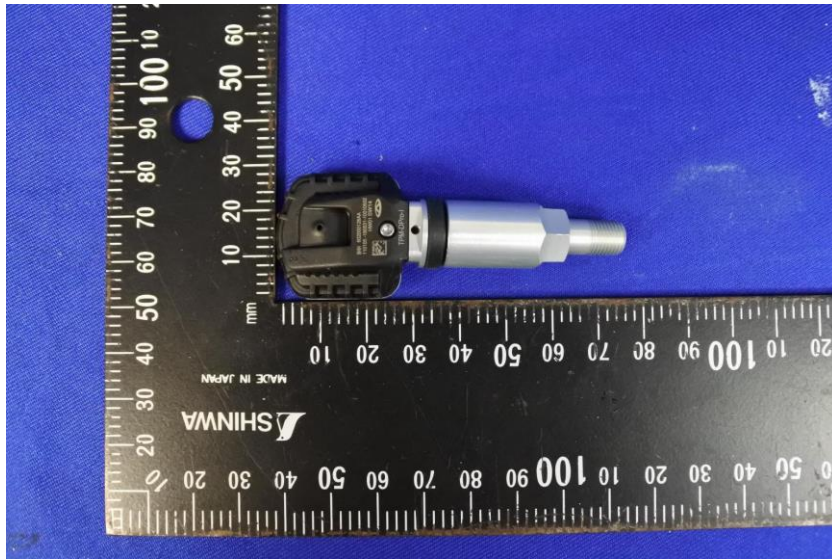

## **External Photos**

<b>Applicant:</b>	Baolong Huf Shanghai Electronics Co., Ltd.
<b>Address of Applicant:</b>	1st Floor, Building 5, 5500 Shenzhuan Rd, Songjiang, Shanghai
<b>Equipment Under Test (EUT):</b>	
<b>Product Name:</b>	TPMS-sensor
<b>Model No.:</b>	TPM-D pro-I