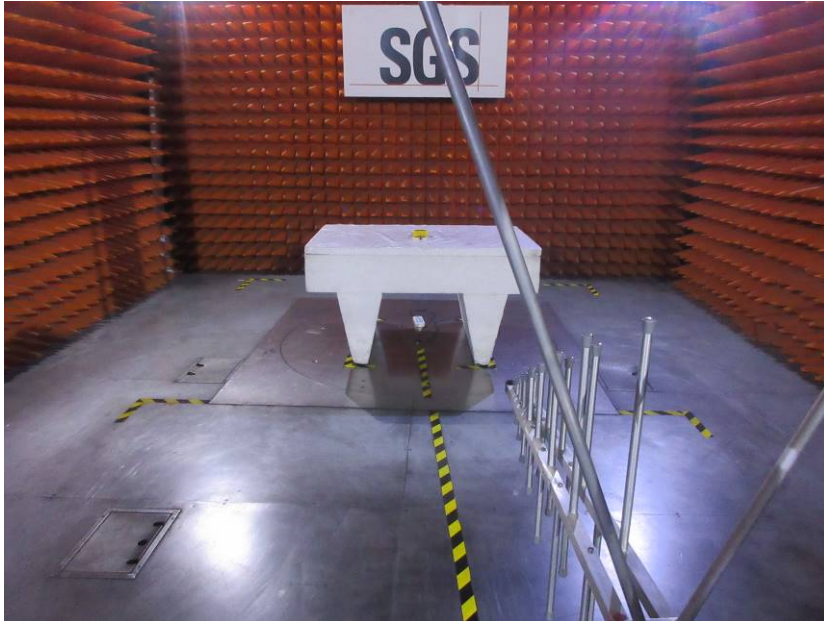

Test Setup Photos-FCC

Applicant:	Baolong Huf Shanghai Electronics Co., Ltd.
Address of Applicant:	1st Floor, Building 5, 5500 Shenzhuan Rd, Songjiang, Shanghai
Equipment Under Test (EUT):	
Product Name:	TPMS-sensor
Model No.:	TPM-D-N

1 Contents

	Page
1 CONTENTS.....	2
2 EQUIPMENT UNDER TEST PICTURES	3
2.1 Radiated Emission Test Setup.....	3

2 EQUIPMENT UNDER TEST PICTURES

2.1 Radiated Emission Test Setup

30MHz to 1GHz

Above 1GHz

Zoom:

End