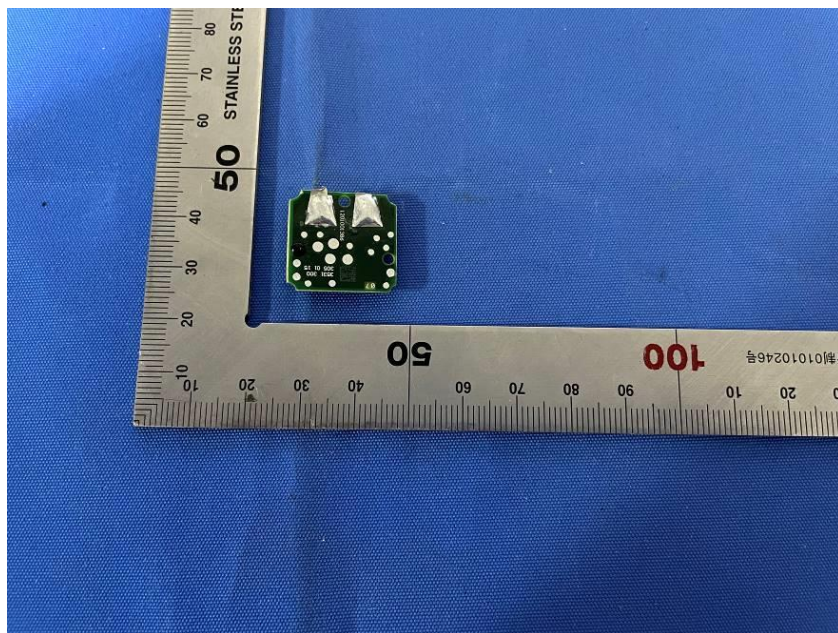

Internal Photos

Applicant:	Baolong Huf Shanghai Electronics Co.,Ltd.
Address of Applicant:	1st Floor,Building 5,5500 Shenzhuan Rd,Songjiang,Shanghai
Equipment Under Test (EUT):	
Product Name:	TPMS SENSOR
Model No.:	TMSS6A4