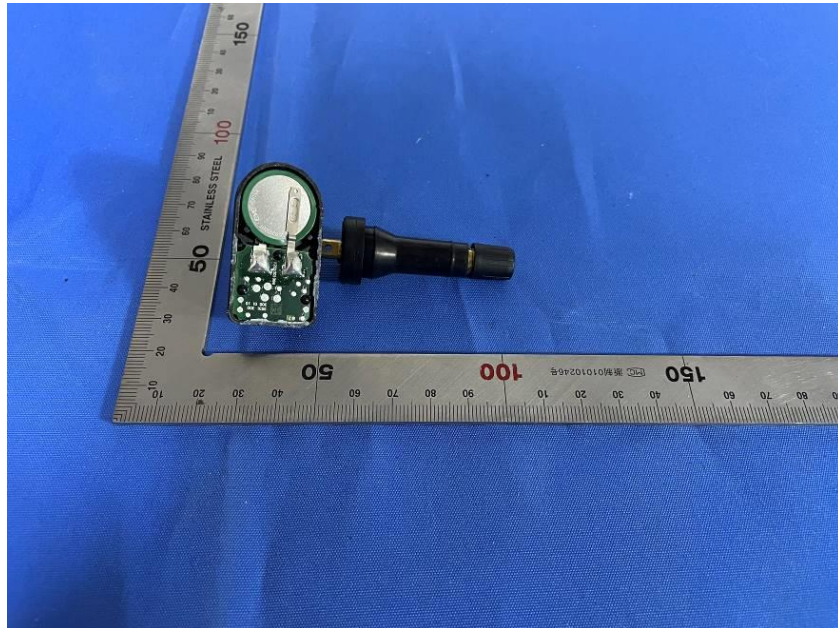

Internal Photos

Applicant:	Baolong Huf Shanghai Electronics Co.,Ltd.
Address of Applicant:	1st Floor,Building 5,5500 Shenzhuan Rd,Songjiang,Shanghai
Equipment Under Test (EUT):	
Product Name:	TPMS SENSOR
Model No.:	TMSS6A4