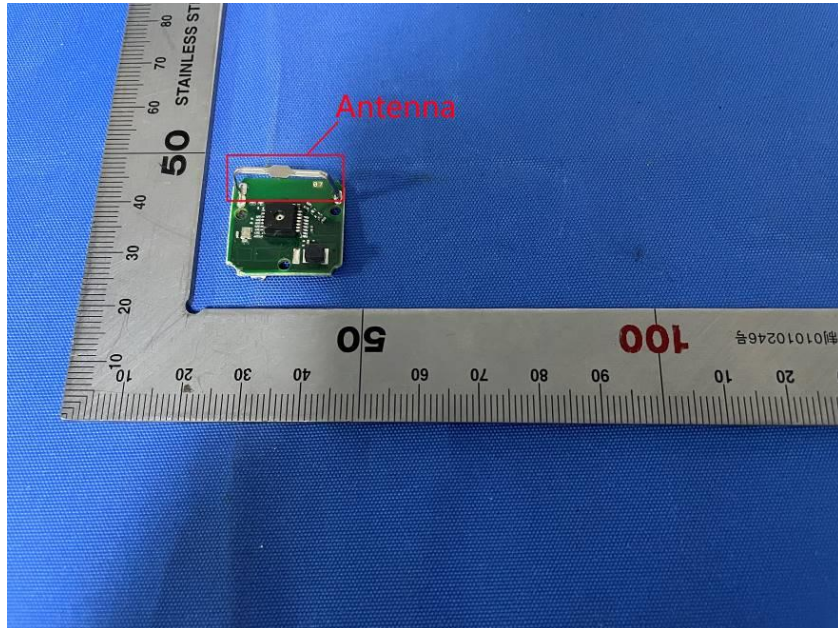

Internal Photos

Applicant:	Baolong Huf Shanghai Electronics Co.,Ltd.
Address of Applicant:	1st Floor,Building 5,5500 Shenzhuan Rd,Songjiang,Shanghai
Equipment Under Test (EUT):	
Product Name:	TPMS SENSOR
Model No.:	TMSS6A4