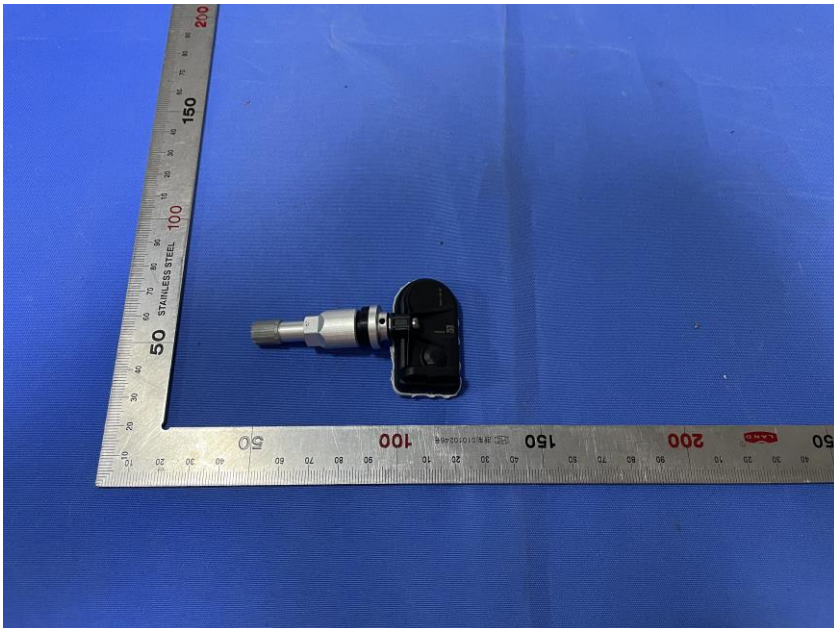

## **External Photos**

<b>Applicant:</b>	Baolong Huf Shanghai Electronics Co.,Ltd.
<b>Address of Applicant:</b>	1st Floor,Building 5,5500 Shenzhuan Rd,Songjiang,Shanghai
<b>Equipment Under Test (EUT):</b>	
<b>Product Name:</b>	TPMS SENSOR
<b>Model No.:</b>	TMSS6A4

(Cooper and rubber valve stem)

(Aluminum valve stem)

**End**