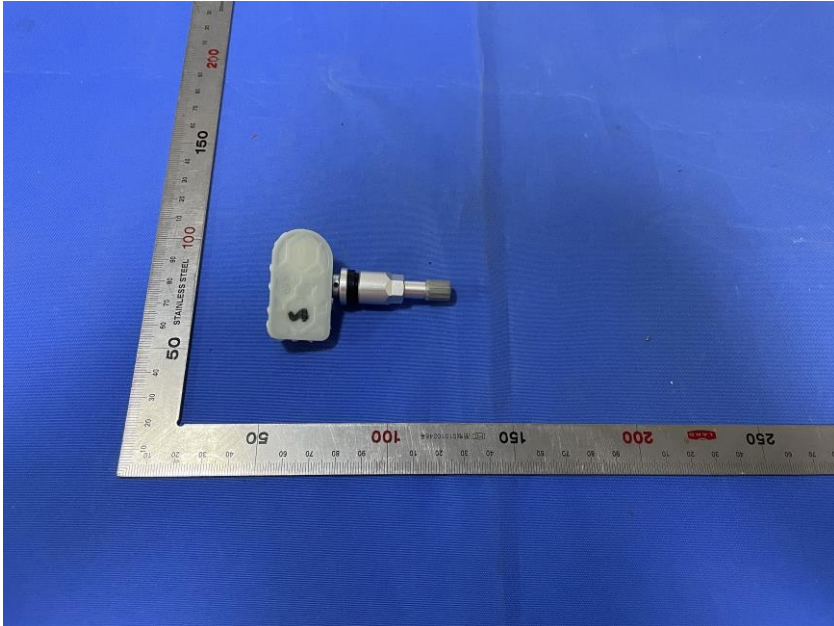

## **External Photos**

<b>Applicant:</b>	Baolong Huf Shanghai Electronics Co.,Ltd.
<b>Address of Applicant:</b>	1st Floor,Building 5,5500 Shenzhuan Rd,Songjiang,Shanghai
<b>Equipment Under Test (EUT):</b>	
<b>Product Name:</b>	TPMS SENSOR
<b>Model No.:</b>	TMSS6A4

(Cooper and rubber valve stem)

(Aluminum valve stem)

**End**