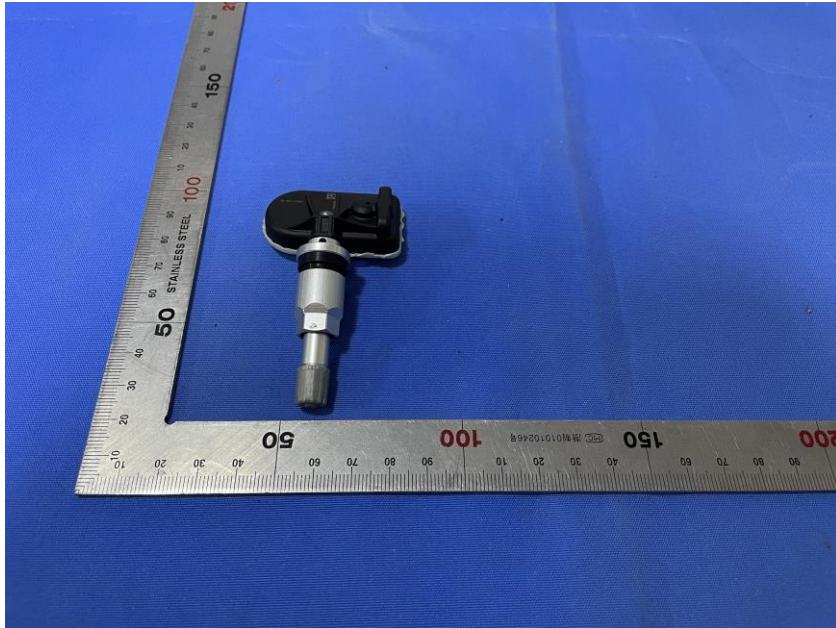

## **External Photos**

<b>Applicant:</b>	Baolong Huf Shanghai Electronics Co.,Ltd.
<b>Address of Applicant:</b>	1st Floor,Building 5,5500 Shenzhuan Rd,Songjiang,Shanghai
<b>Equipment Under Test (EUT):</b>	
<b>Product Name:</b>	TPMS SENSOR
<b>Model No.:</b>	TMSS6A4

(Cooper and rubber valve stem)

(Aluminum valve stem)

**End**