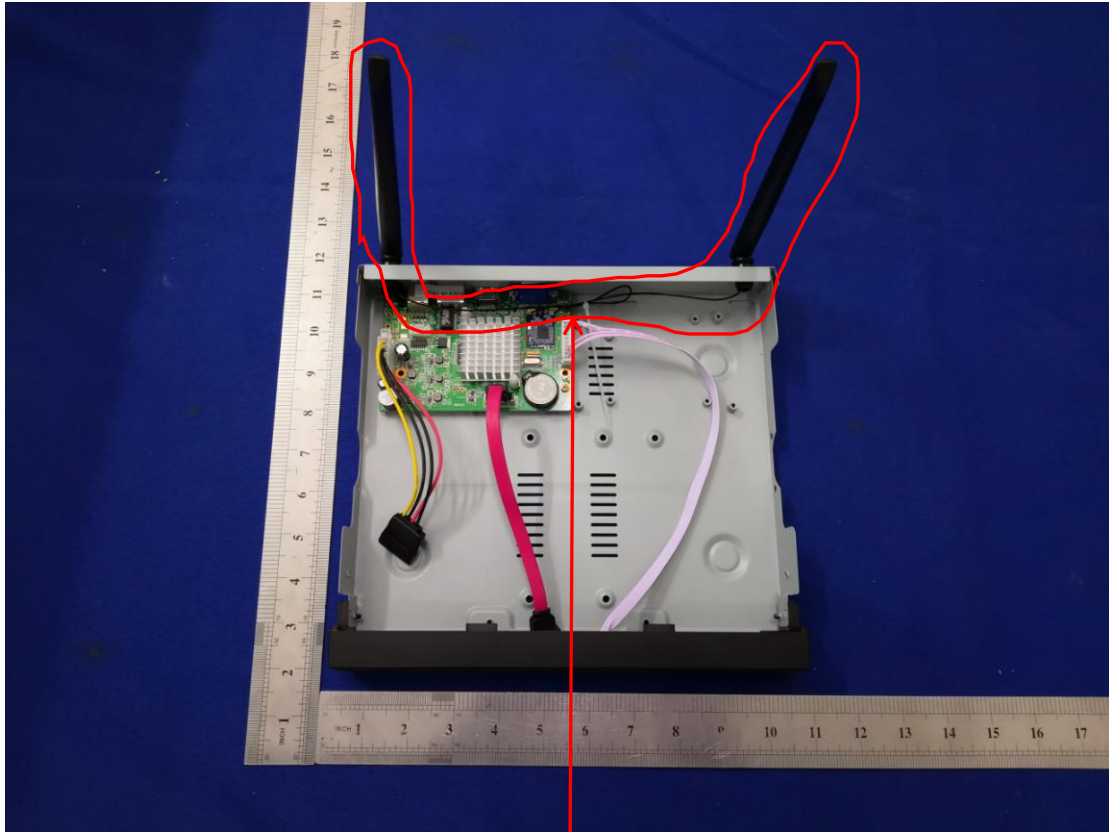

## Internal photographs

FCC ID: 2ATCJ-SN1042SHWE

WIFI: two External fixed antenna  
they are click on the shell