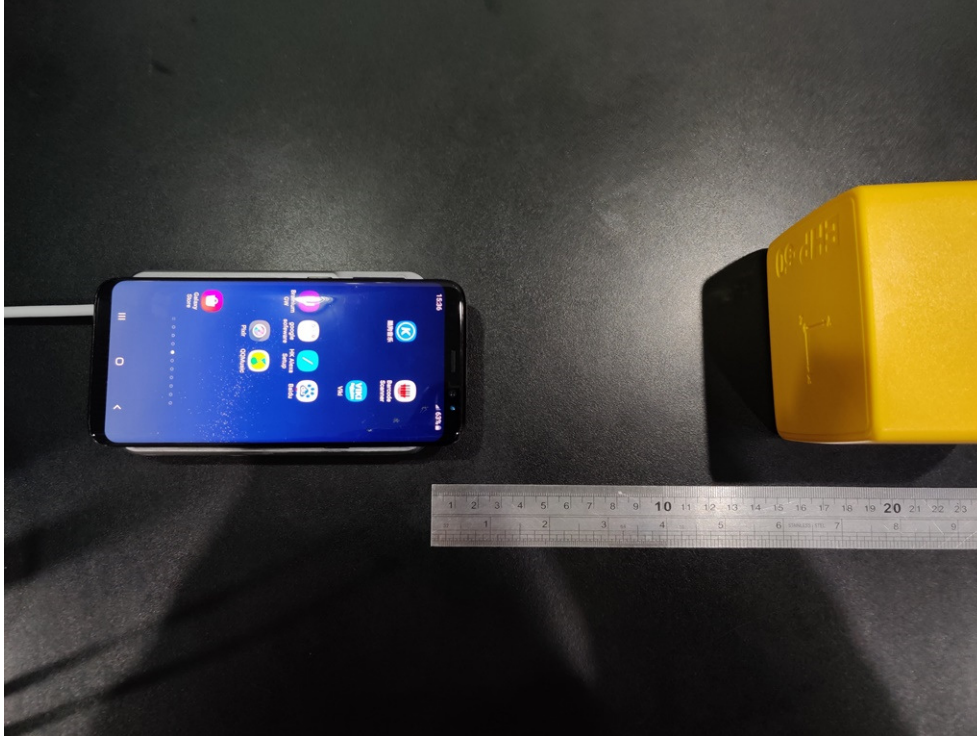

# RF exposure setup for SZEM1909018385CR

FCC ID: 2ATCAULDWAV

1.1 Test photos

Test with mobile phone with 15cm measurement distance

Side 1

Side 2

Side 3

Side 4