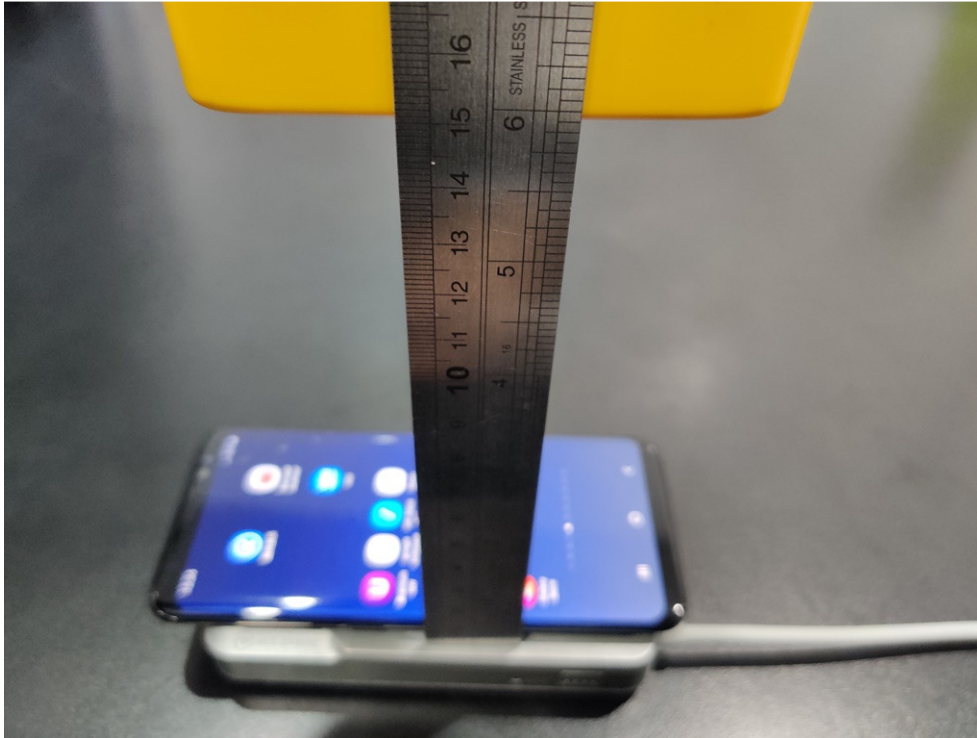

# RF exposure setup for SZEM1909018385CR

FCC ID: 2ATCAULDWAV

1.1 Test photos

Test with mobile phone with 15cm measurement distance

Side 1

Side 2

Side 3

Side 4