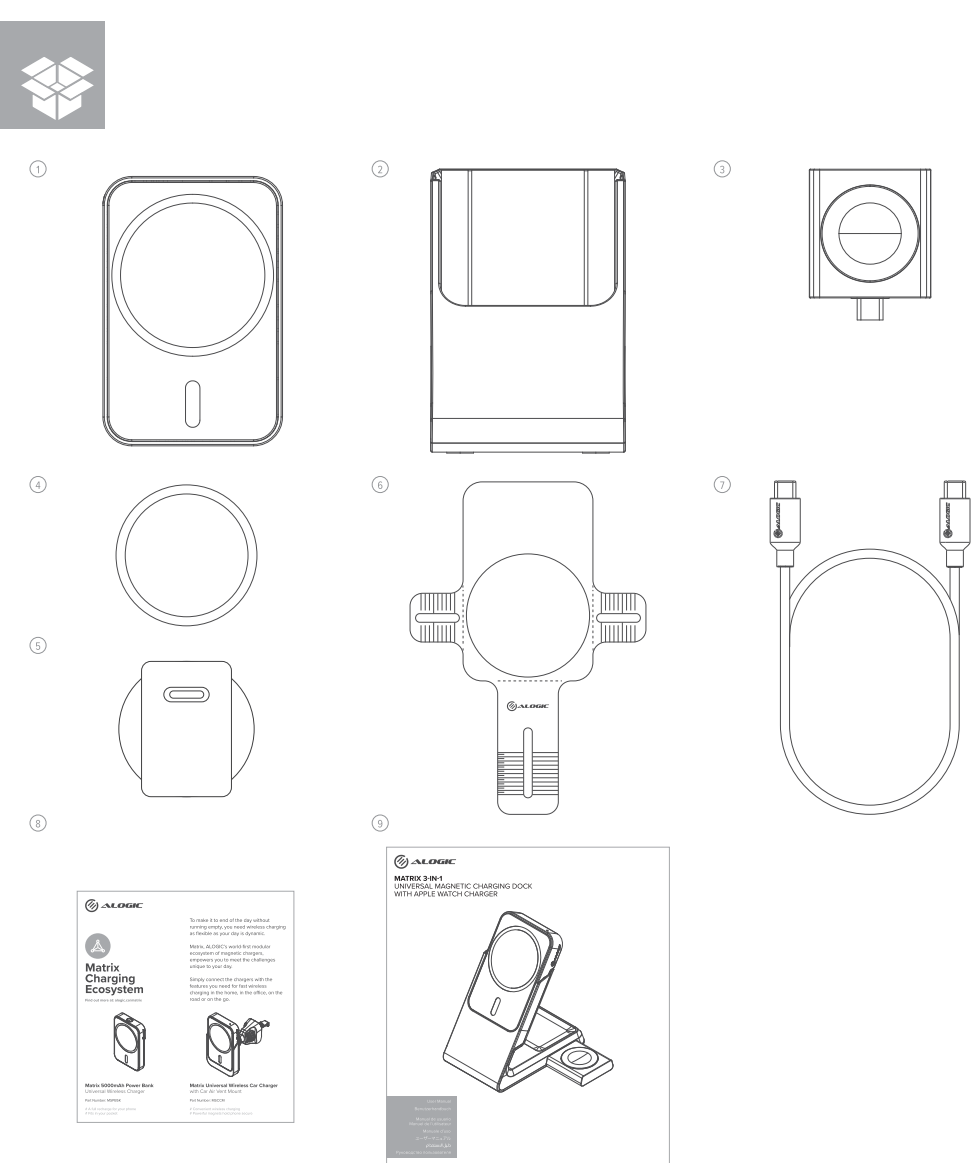

Table with 2 columns listing contents in multiple languages: English, Spanish, French, German, Italian, Chinese, Japanese, Korean, and Russian.