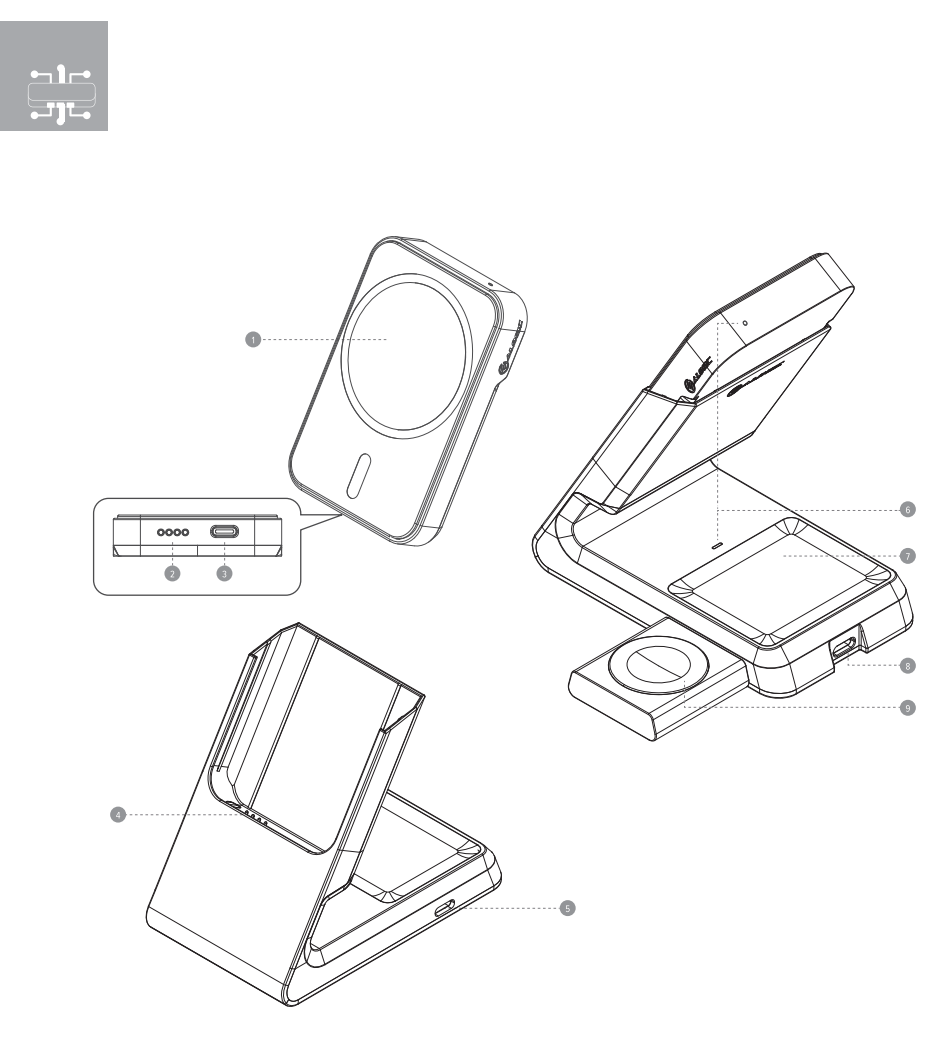

Table with 2 columns listing contents in multiple languages: English, Spanish, French, German, Italian, Chinese, Japanese, Korean, and Russian.

Table with 2 columns listing technical specifications in multiple languages: English, Spanish, French, German, Italian, Chinese, Japanese, Korean, and Russian.

Warnings | Advertencias | 注意 | 警告

Warnings and safety instructions in multiple languages: English, Spanish, French, German, Italian, Chinese, Japanese, Korean, and Russian.