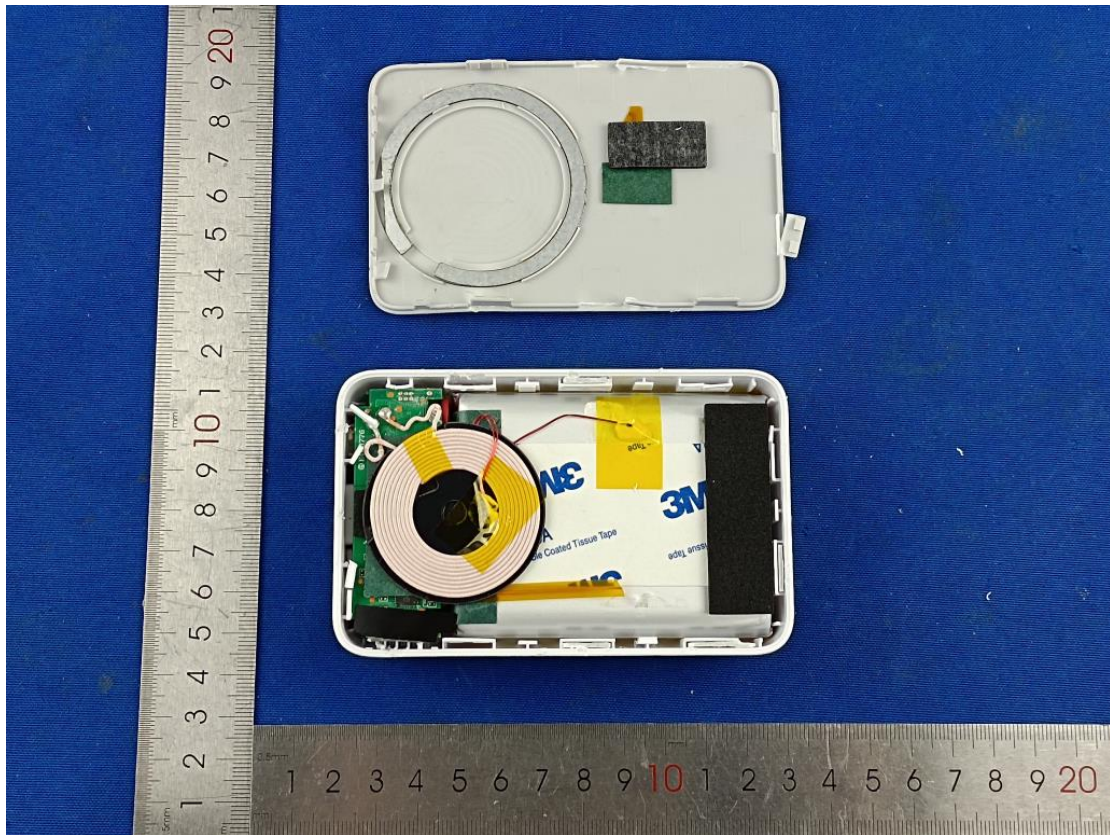

Model Number: L10KPBWH

1110-205kHz ANT

325kHz ANT