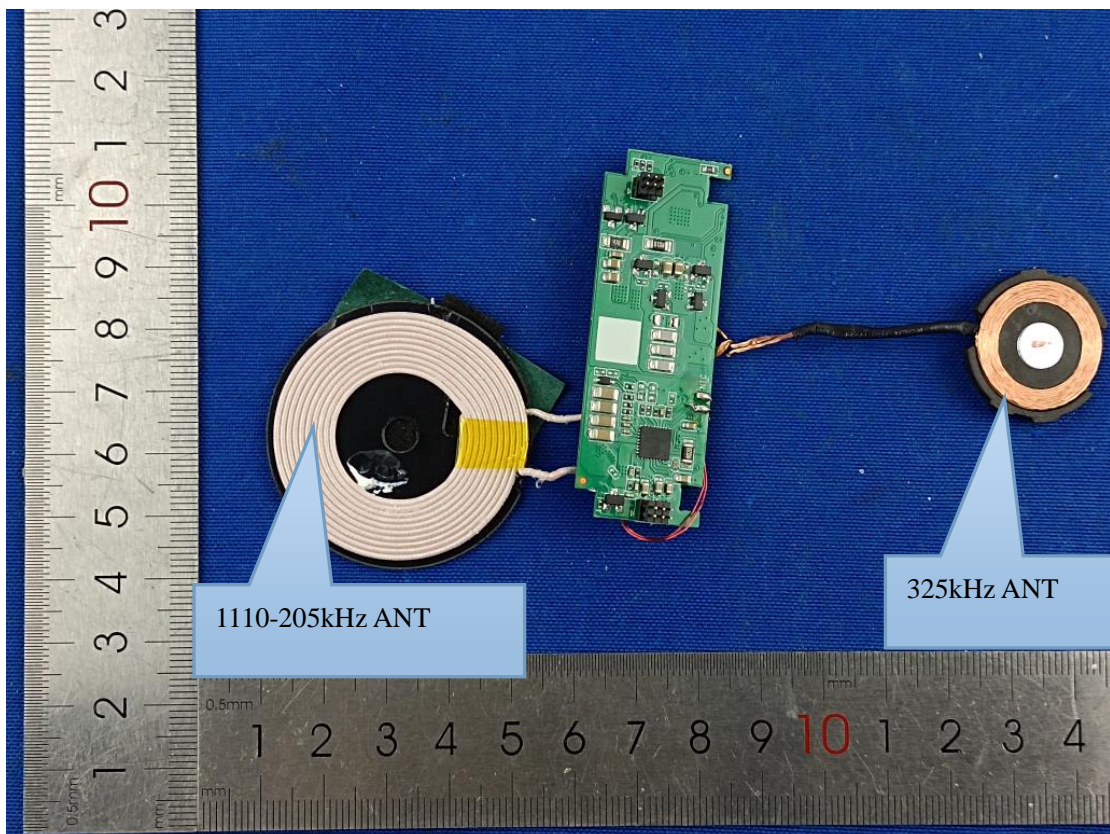

Model Number: L10KPBWH

1110-205kHz ANT

325kHz ANT