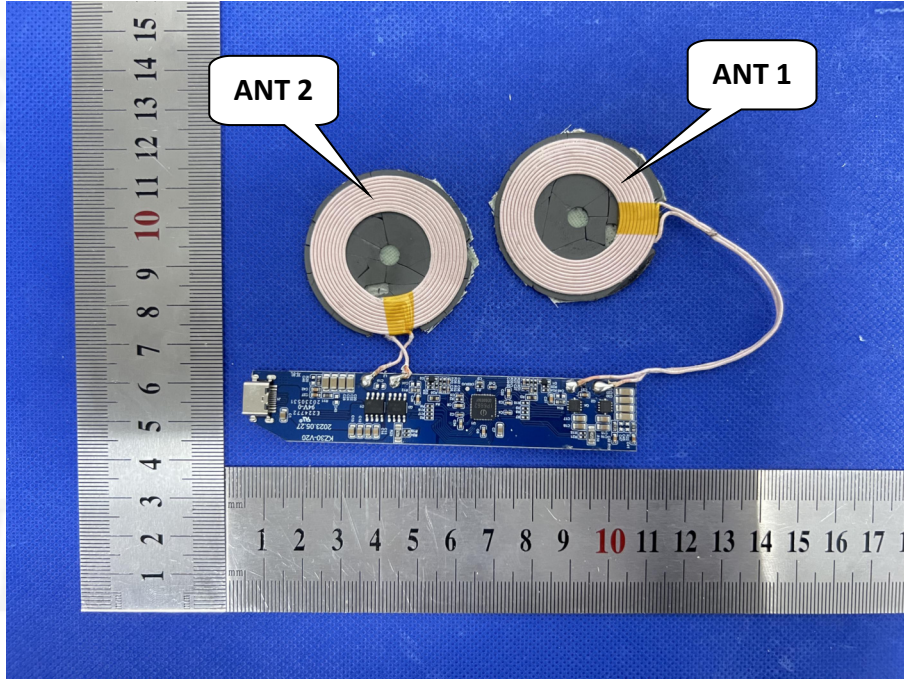

EUT PHOTO(Internal Photos)

Test Mode: JWCS16DB

***** END OF REPORT *****