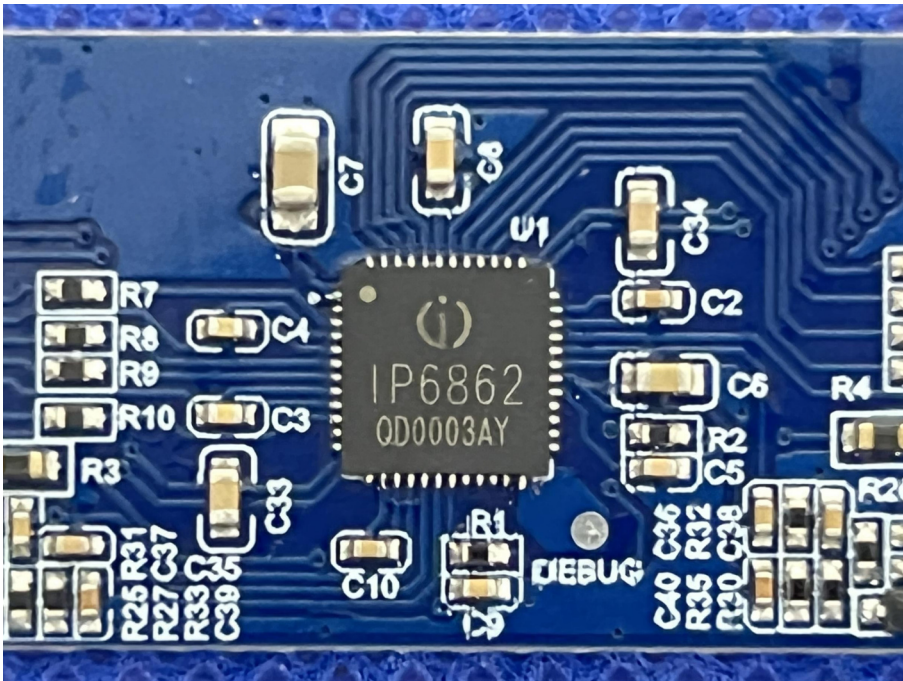

EUT PHOTO(Internal Photos)

Test Mode: JWCS16DB

***** END OF REPORT *****