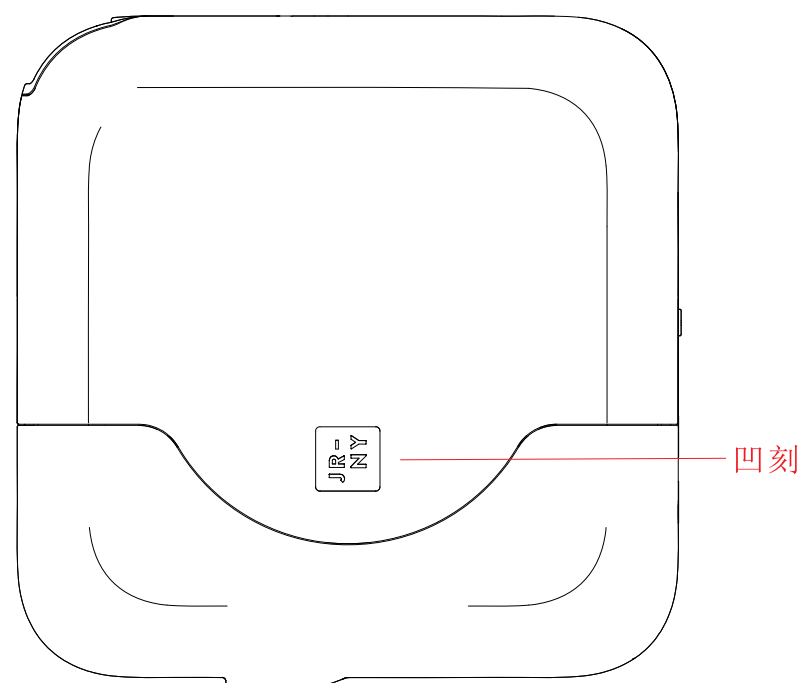

左右居中

备注:XX(XX represents color,例如黑色是BL,灰色是GR)

丝印内容的颜色 冷灰8C

Laser Print  
Pantone Cool Gray 8 C

59.3 x12.8mm

上壳、下壳，按键

白色素材

DO NOT SCALE DRAWING

www.alogic.co  
1300 760 989  
Level 40,  
140 William Street,  
Melbourne VIC 3000

TITLE:

面壳logo凹刻  
中框丝印

DWG NO. Bluebird - AS09-002 R

SHEET 1 OF 1

SCALE: 1:1 REVISION: 10

DRAWN: AS