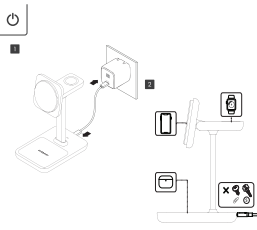

Technical Specifications | Spécifications techniques | Technische specificaties | Technische specificaties

Model	Model Number	Model Name	Model Description
Apple Wireless Charger	M2092LL/A	Apple Wireless Charger	Wireless charging station for Apple Watch, AirPods Pro, and AirPods Max.
30W USB-C Power Adapter	M2093LL/A	30W USB-C Power Adapter	Power adapter for charging USB-C devices.
USB-C to USB-A Cable	M2094LL/A	USB-C to USB-A Cable	Cable for connecting USB-C devices to USB-A ports.