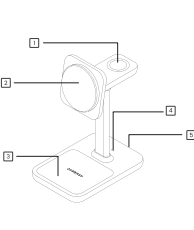

- 1 Apple Wireless Charger
- 2 30W USB-C Power Adapter
- 3 USB-C to USB-A Cable
- 4 User Manual
- 5 Apple Wireless Charger
- 6 30W USB-C Power Adapter
- 7 USB-C to USB-A Cable
- 8 User Manual
- 9 Apple Wireless Charger
- 10 30W USB-C Power Adapter
- 11 USB-C to USB-A Cable
- 12 User Manual