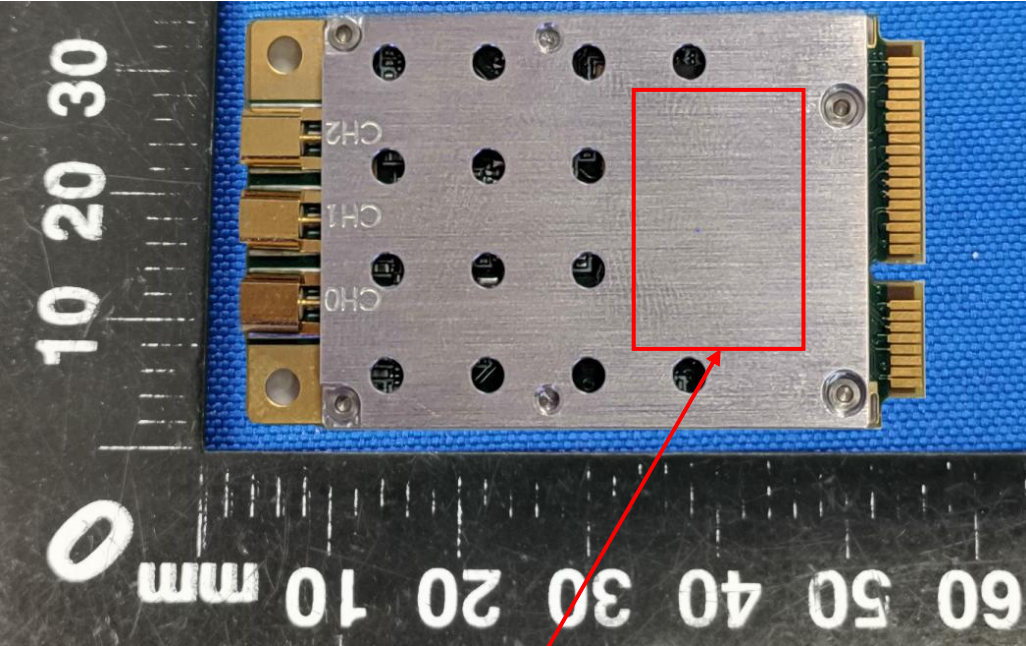

# Label Artwork and Location

Model: NM-DB-2

Label:

Size: L\*W=20\*14mm

Location