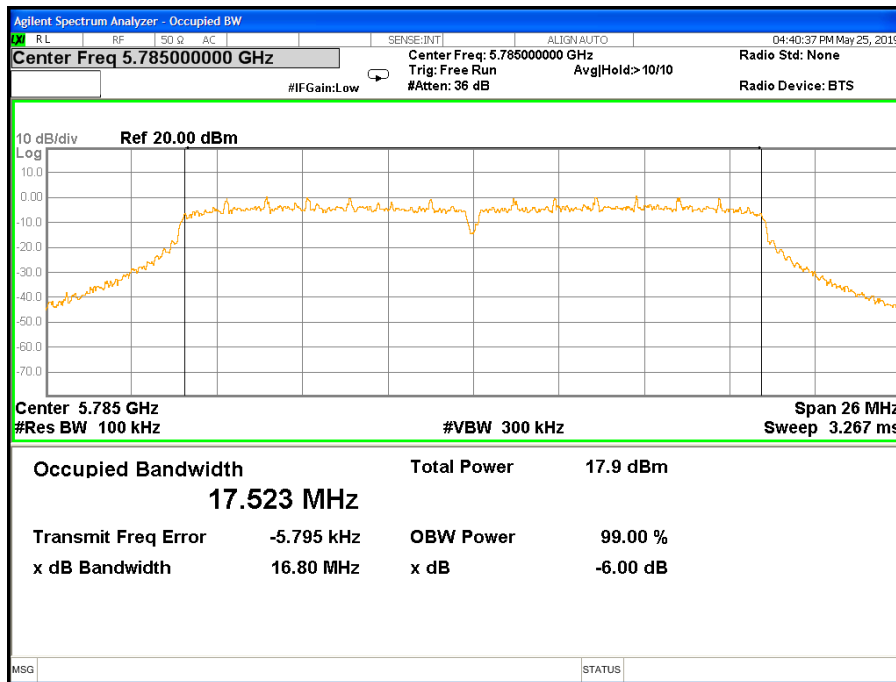

6 dB Bandwidth 802.11ac(HT20) Channel 157