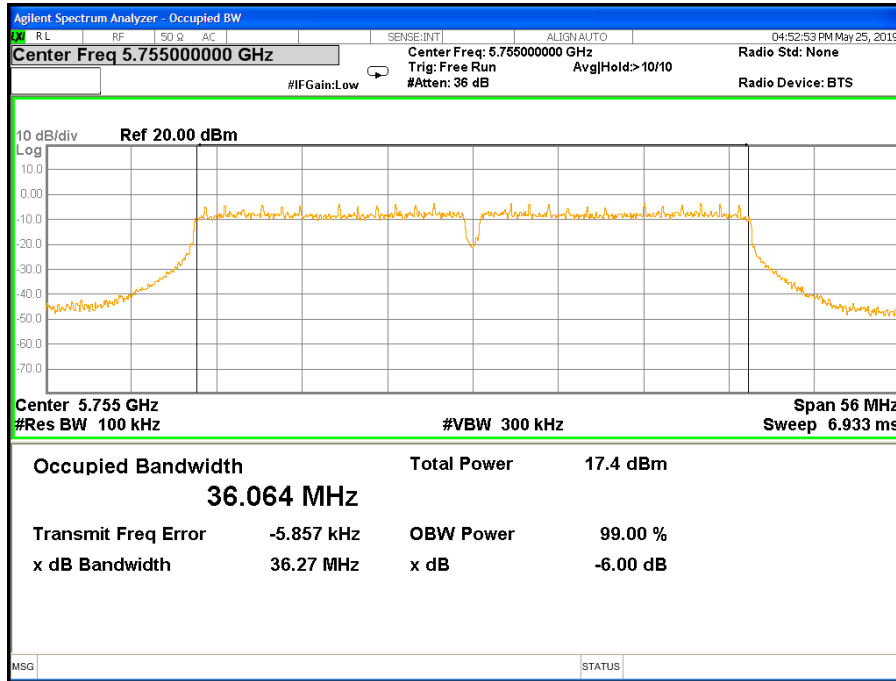

Band IV (5.725-5.850GHz) 802.11n(HT40) 6 dB Bandwidth 6 dB Bandwidth 802.11n(HT40) Channel 151