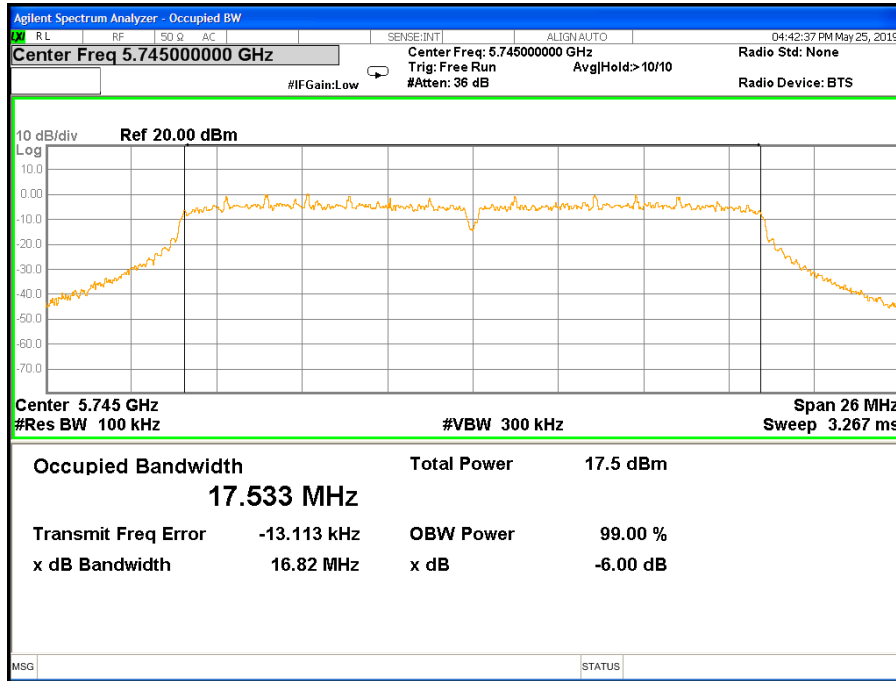

Band IV (5.725-5.850GHz) 802.11n(HT40) 6 dB Bandwidth 6 dB Bandwidth 802.11n(HT40) Channel 151

6 dB Bandwidth 802.11n(HT40) Channel 159

Band IV (5.725-5.850GHz) 802.11ac(HT20) 6 dB Bandwidth

6 dB Bandwidth 802.11ac(HT20) Channel 149