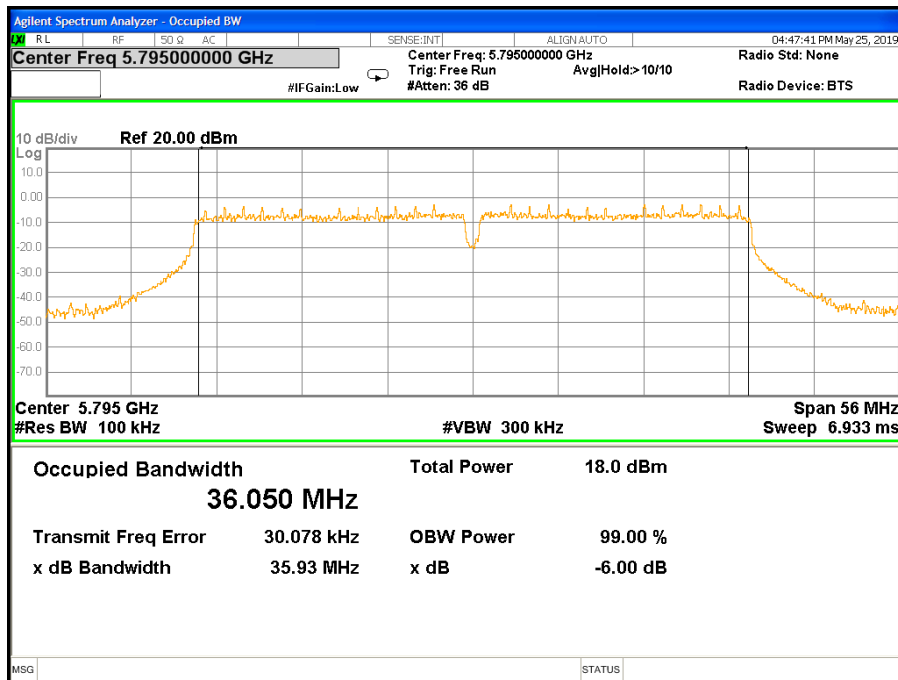

6 dB Bandwidth 802.11ac(HT20) Channel 157

6 dB Bandwidth 802.11ac(HT20) Channel 165

Band IV (5.725-5.850GHz) 802.11ac(HT40) 6 dB Bandwidth 6 dB Bandwidth 802.11ac(HT40) Channel 151

6 dB Bandwidth 802.11ac(HT40) Channel 159

Band IV (5.725-5.850GHz) 802.11ac(HT80) 6 dB Bandwidth 6 dB Bandwidth 802.11ac(HT80) Channel 155