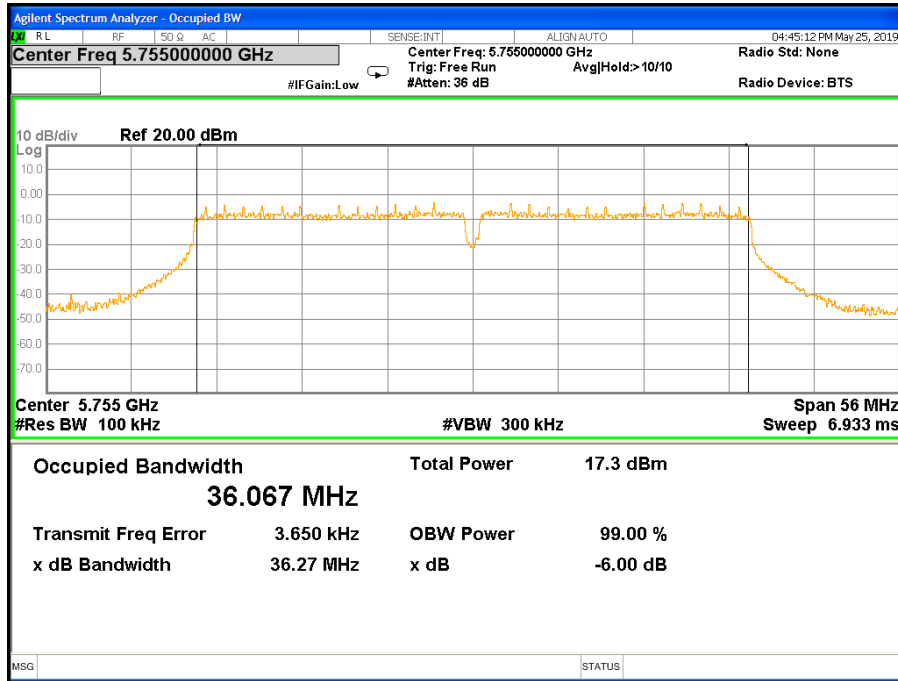

6 dB Bandwidth 802.11ac(HT20) Channel 157

6 dB Bandwidth 802.11ac(HT20) Channel 165

Band IV (5.725-5.850GHz) 802.11ac(HT40) 6 dB Bandwidth 6 dB Bandwidth 802.11ac(HT40) Channel 151

6 dB Bandwidth 802.11ac(HT40) Channel 159