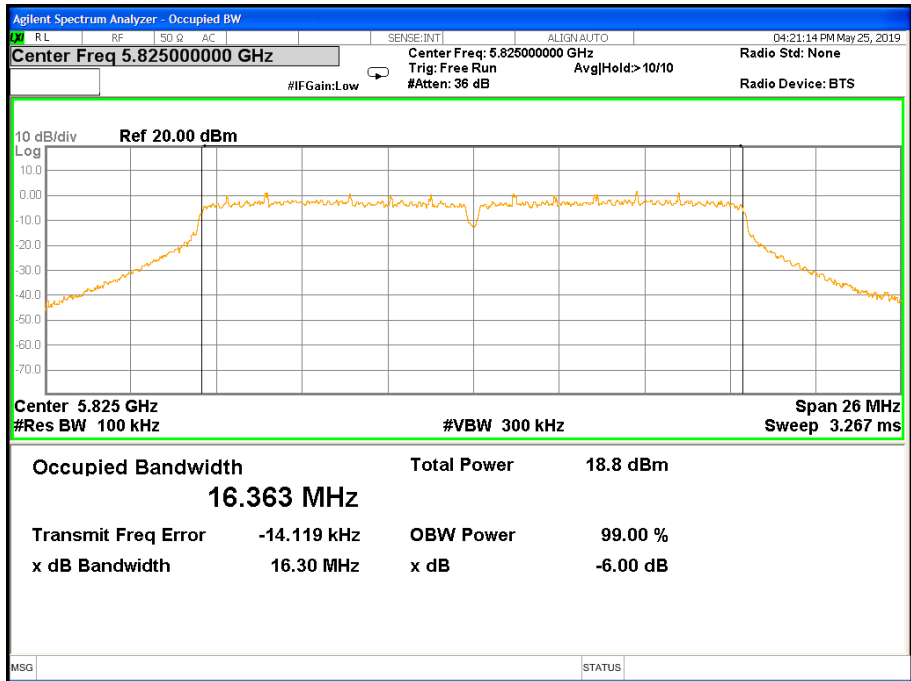

6 dB Bandwidth 802.11a Channel 165