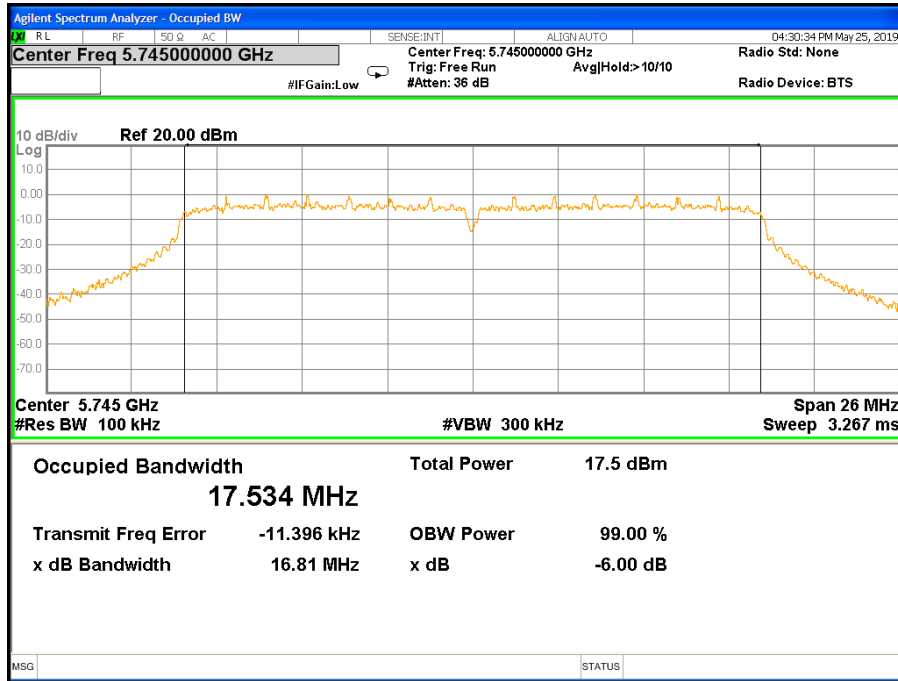

Band IV (5.725-5.850GHz) 802.11n(HT20) 6 dB Bandwidth 6 dB Bandwidth 802.11n(HT20) Channel 149