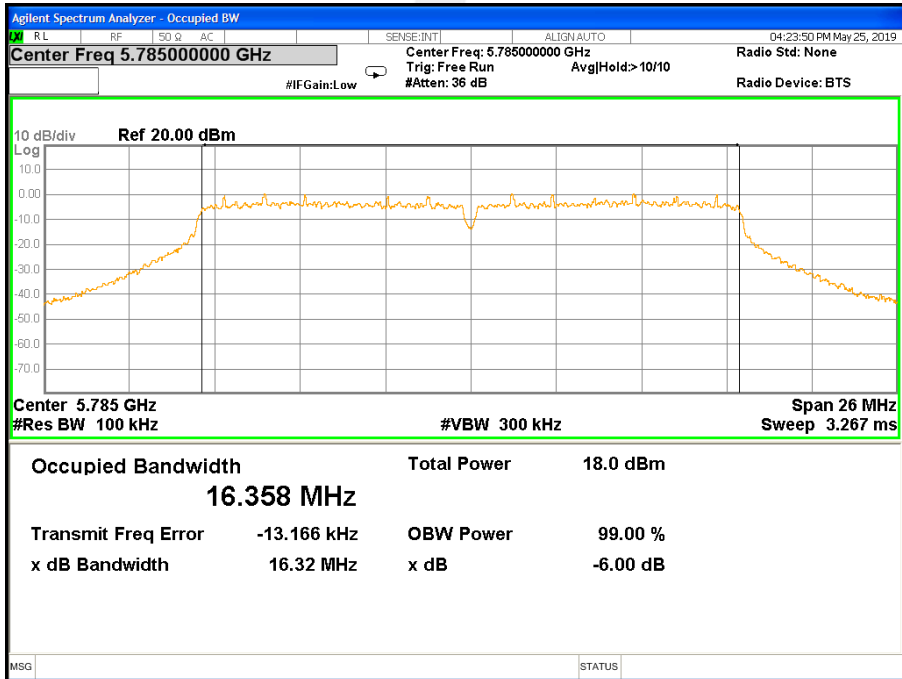

Frequency (MHz)	802.11ac(HT80) 6dB Bandwidth(MHz)		Pass/Fail
	ANTENNA -A	ANTENNA -B	
5775	75.28	75.36	Pass

Antenna B

Band IV (5.725-5.850GHz) 802.11a, 6 dB Bandwidth

6 dB Bandwidth 802.11a Channel 149

6 dB Bandwidth 802.11a Channel 157