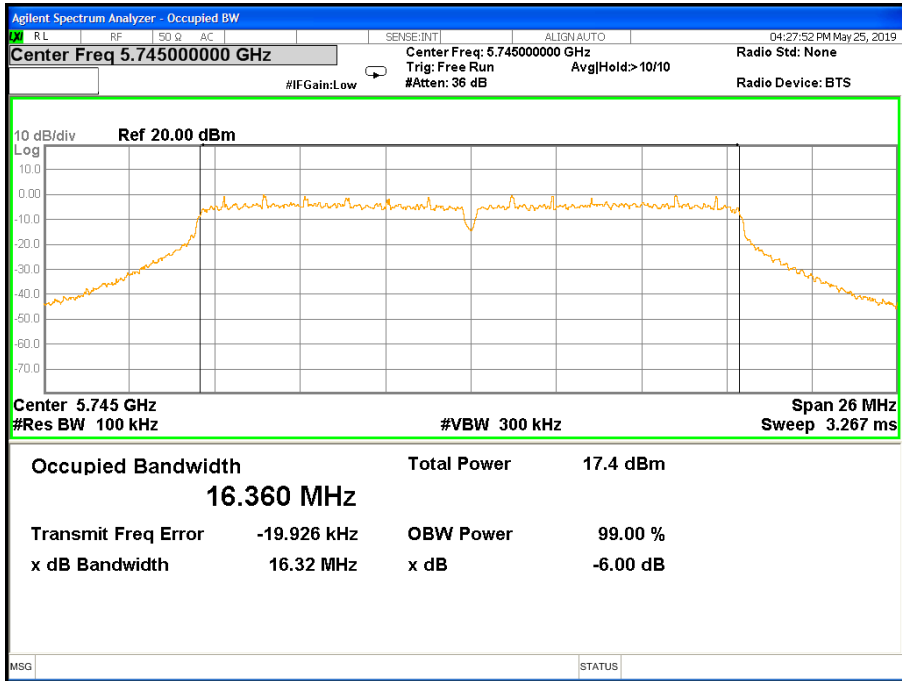

Antenna B

Band IV (5.725-5.850GHz) 802.11a, 6 dB Bandwidth

6 dB Bandwidth 802.11a Channel 149