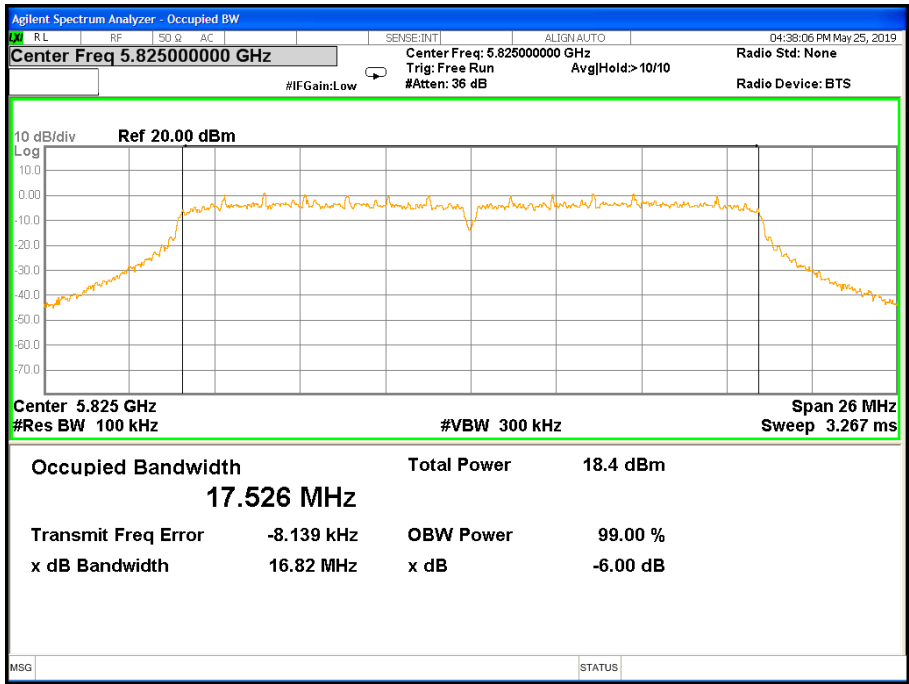

6 dB Bandwidth 802.11ac(HT20) Channel 165