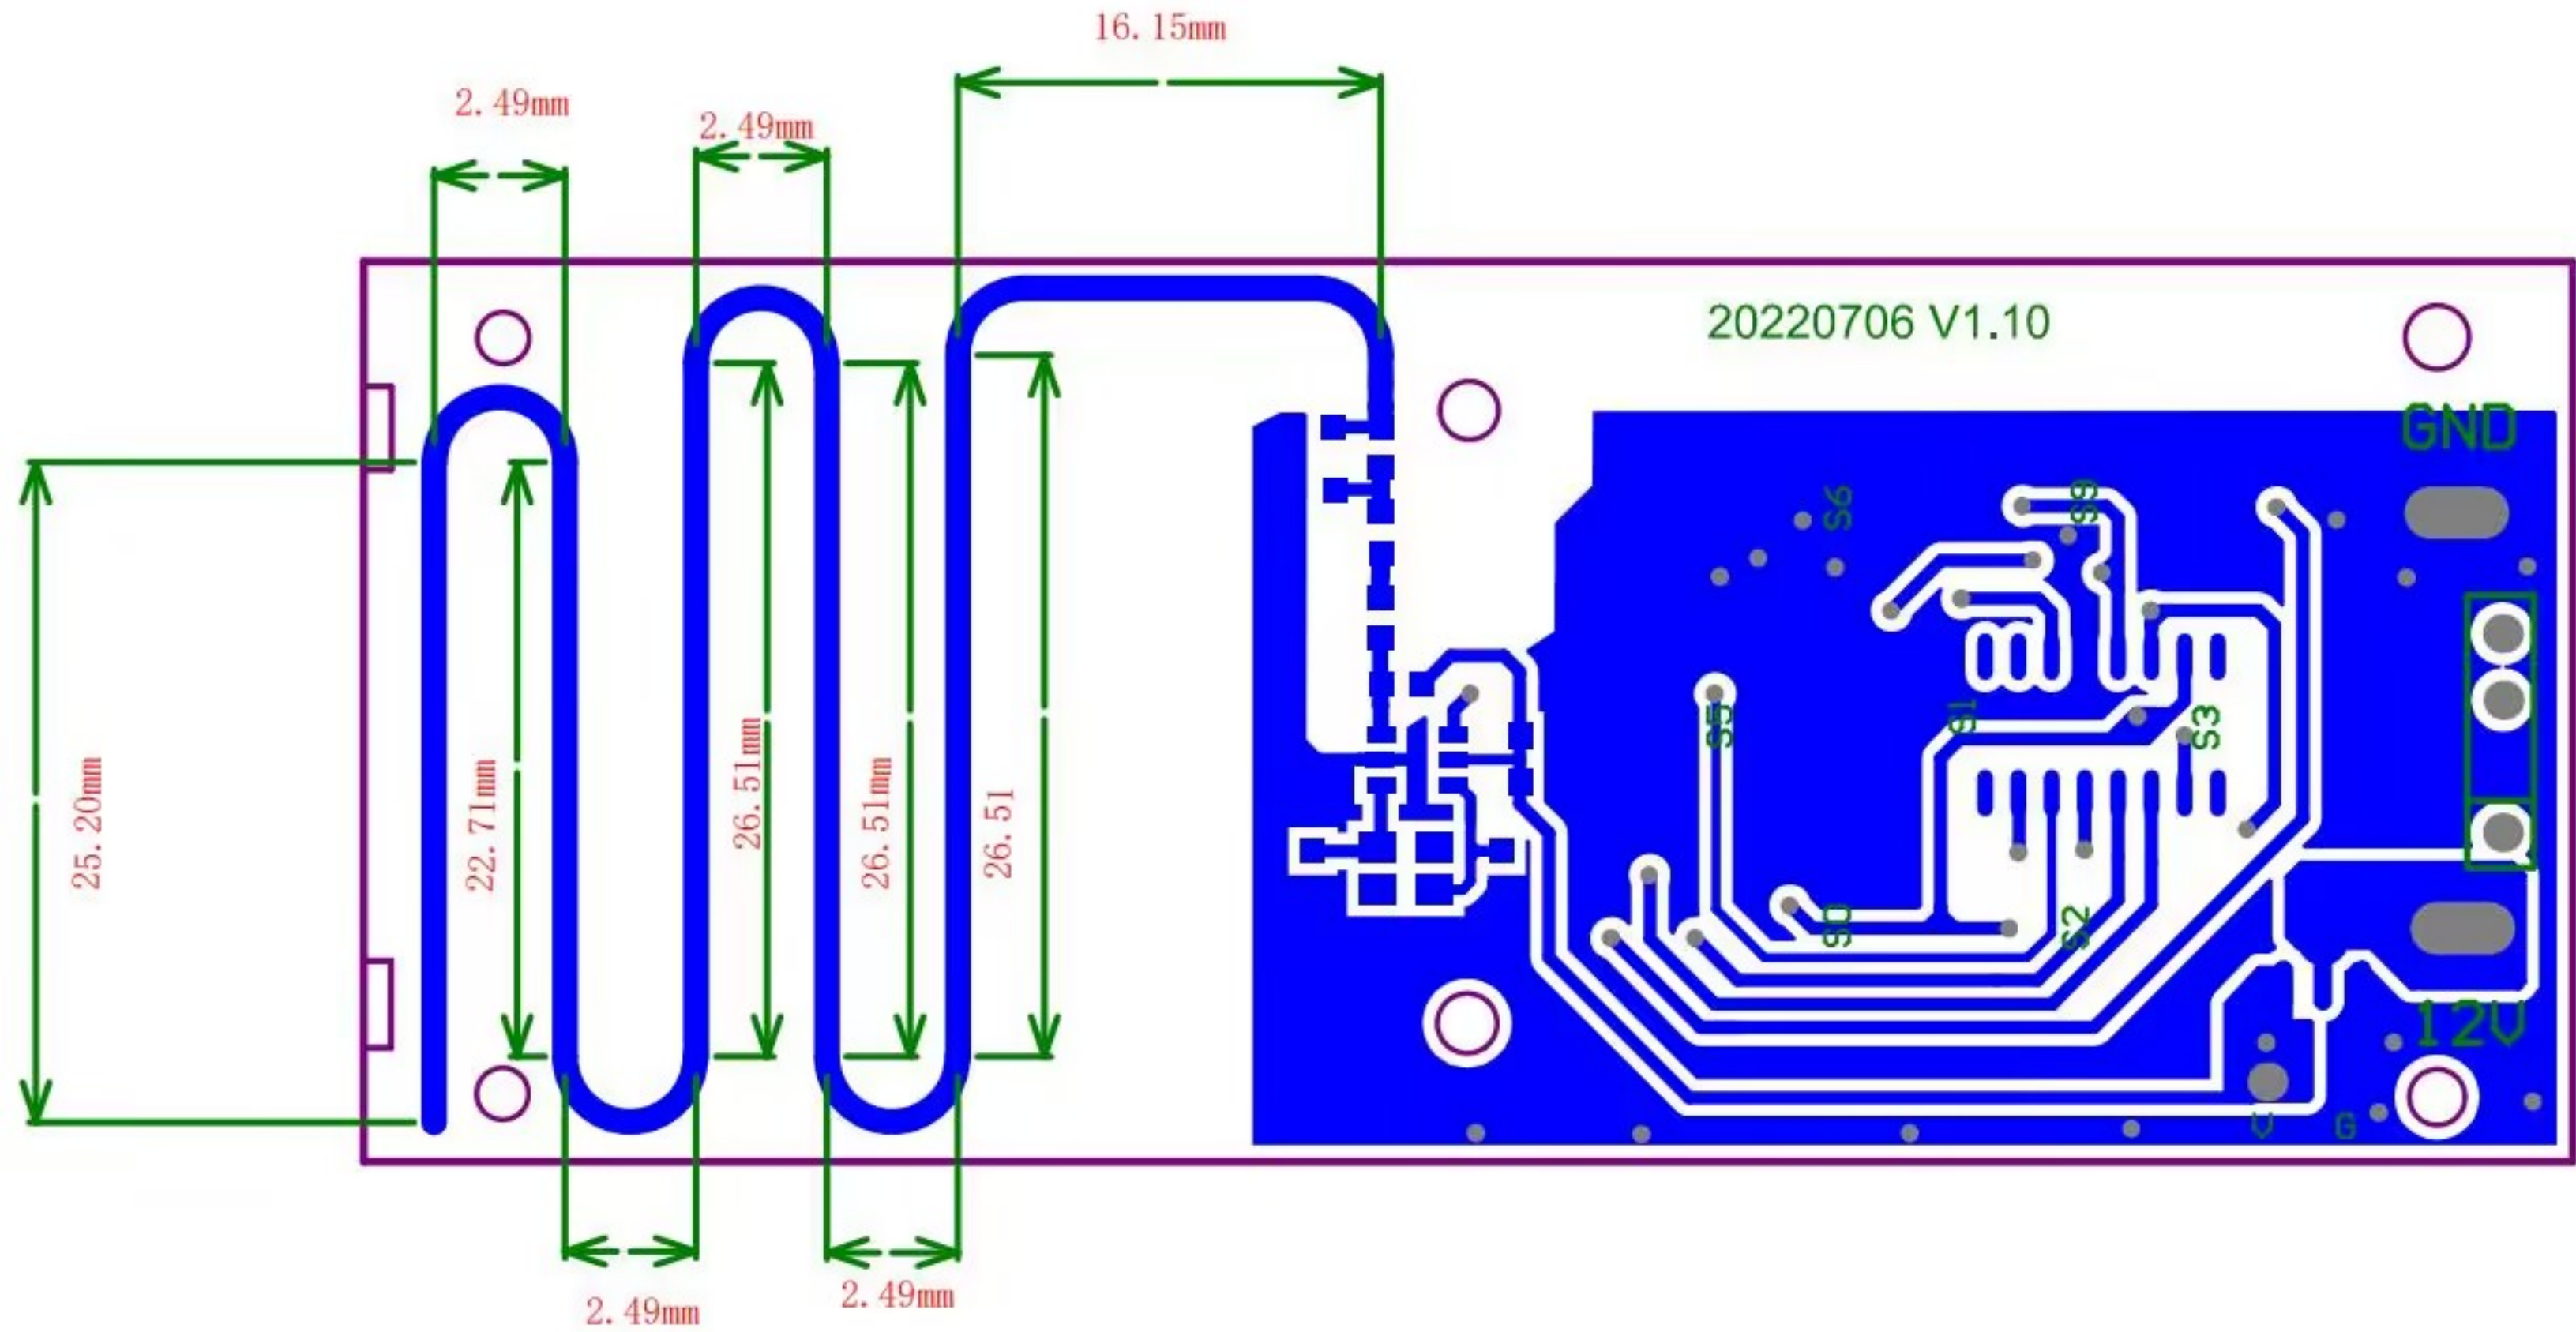

Total length: 153.55mm

Model: T301E