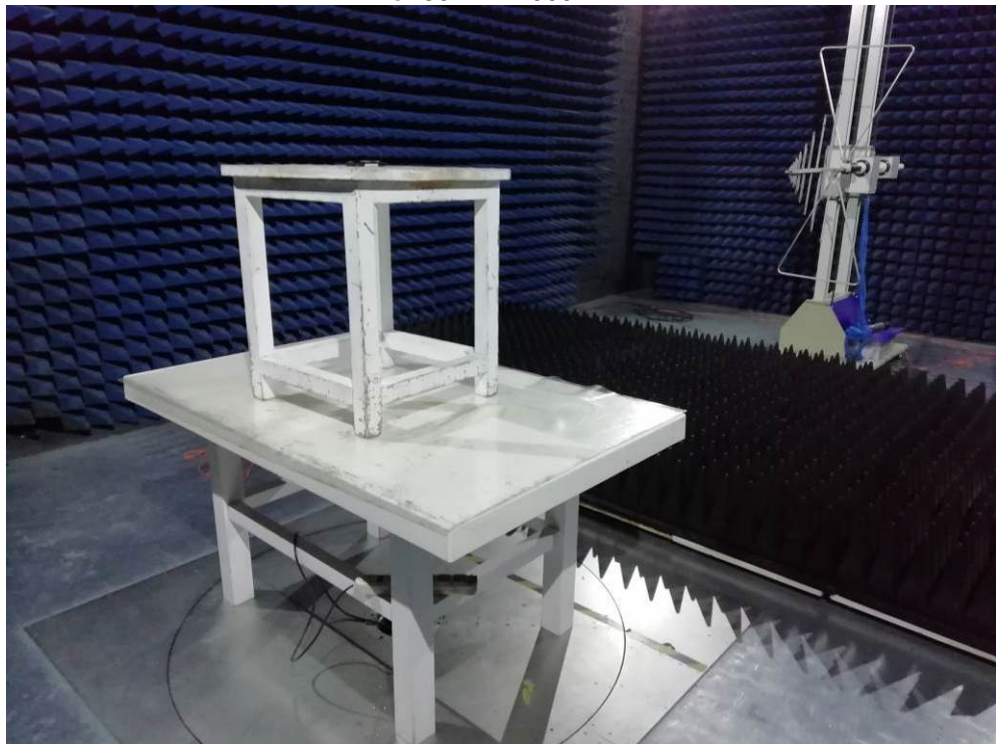

Appendix- T301A&&T301B -Photos

1 Photographs – Constructional Details

1.1 433.92MHz Setup photo Model T301A, T301B FCC ID: 2ATB5-T301AB

Spurious Emissions Radiated Test Setup

For 9KHz-30MHz

For 30MHz-1000MHz

Appendix- T301A&&T301B -Photos

For Above 1GHz