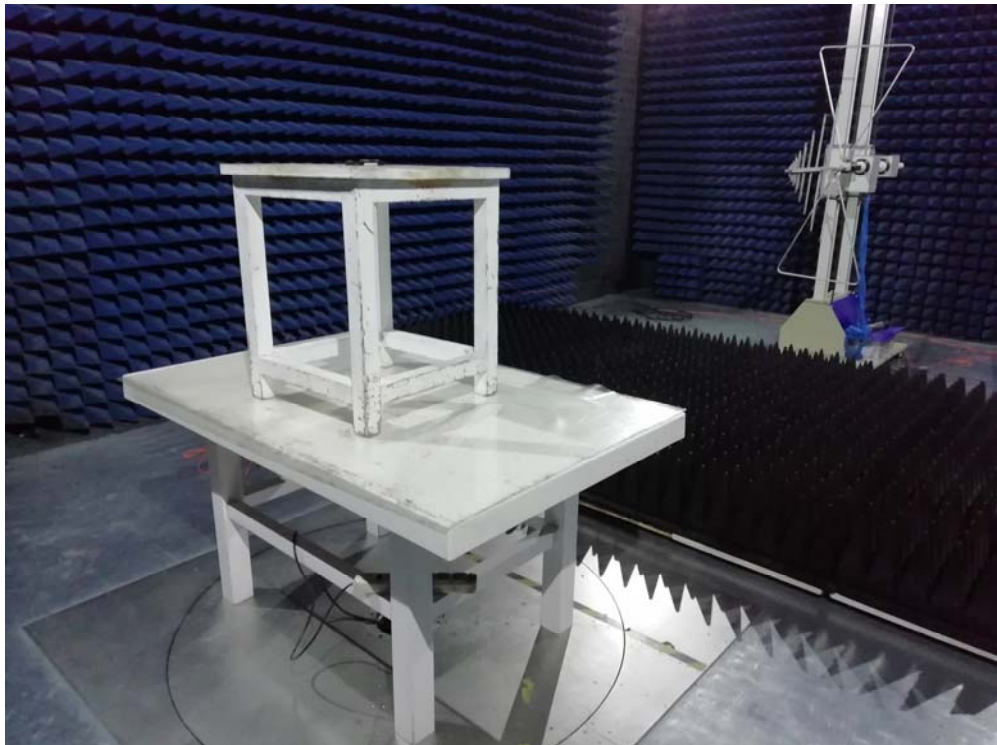

### 1 Photographs – Constructional Details

#### 1.1 433.92MHz Setup photo Model T301A FCC ID: 2ATB5-T301A

#### Spurious Emissions Radiated Test Setup

For 9KHz-30MHz

For 30MHz-1000MHz