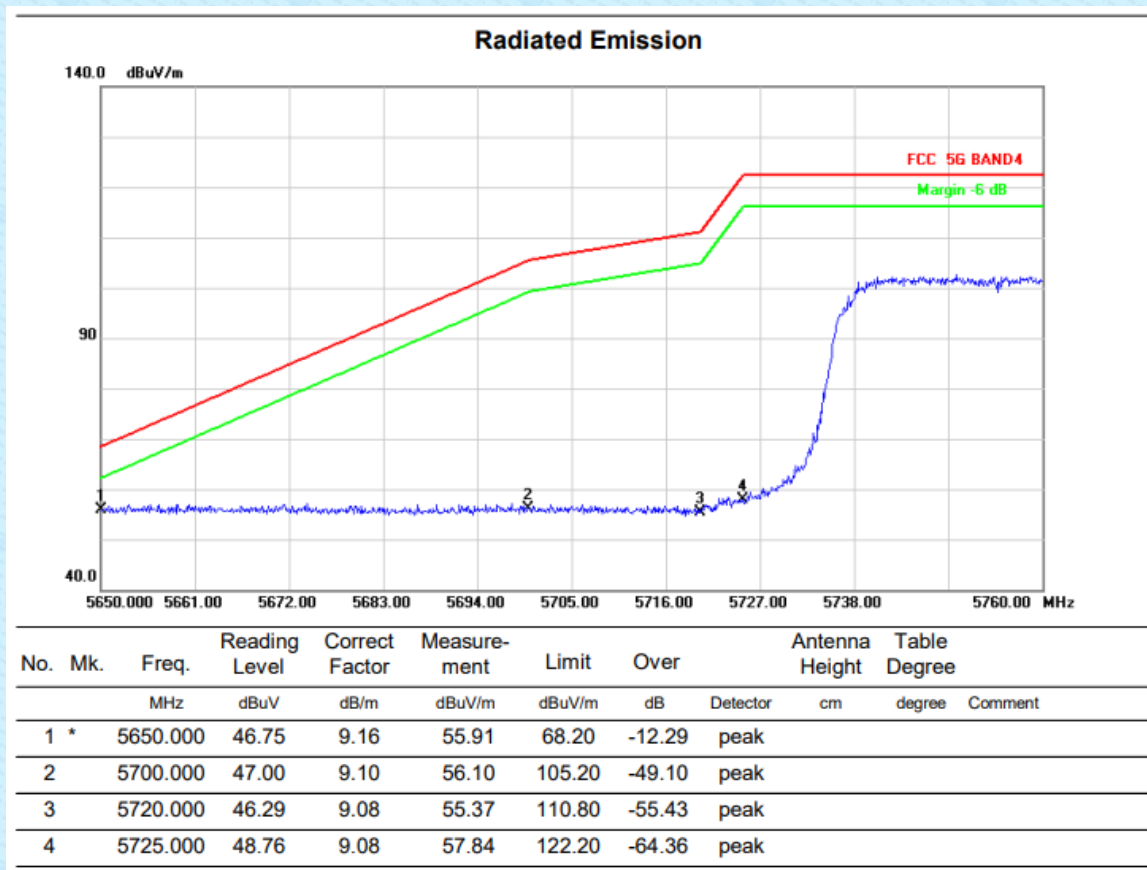

VERTICAL

HORIZONTAL

Above 1G (1GHz~18GHz)	Test mode: 11AX40MIMO	Test Channel:151
-----------------------	-----------------------	------------------

VERTICAL

HORIZONTALA

Above 1G (1GHz~18GHz)	Test mode: 11AX40MIMO	Test Channel:159
-----------------------	-----------------------	------------------

VERTICAL

HORIZONTALA

Above 1G (1GHz~18GHz)	Test mode: 11AX80MIMO	Test Channel:42
-----------------------	-----------------------	-----------------

VERTICAL

HORIZONTALA

Above 1G (1GHz~18GHz)	Test mode: 11AX80MIMO	Test Channel:58
-----------------------	-----------------------	-----------------

VERTICAL

HORIZONTALA

Above 1G (1GHz~18GHz)	Test mode: 11AX80MIMO	Test Channel:106
-----------------------	-----------------------	------------------

VERTICAL