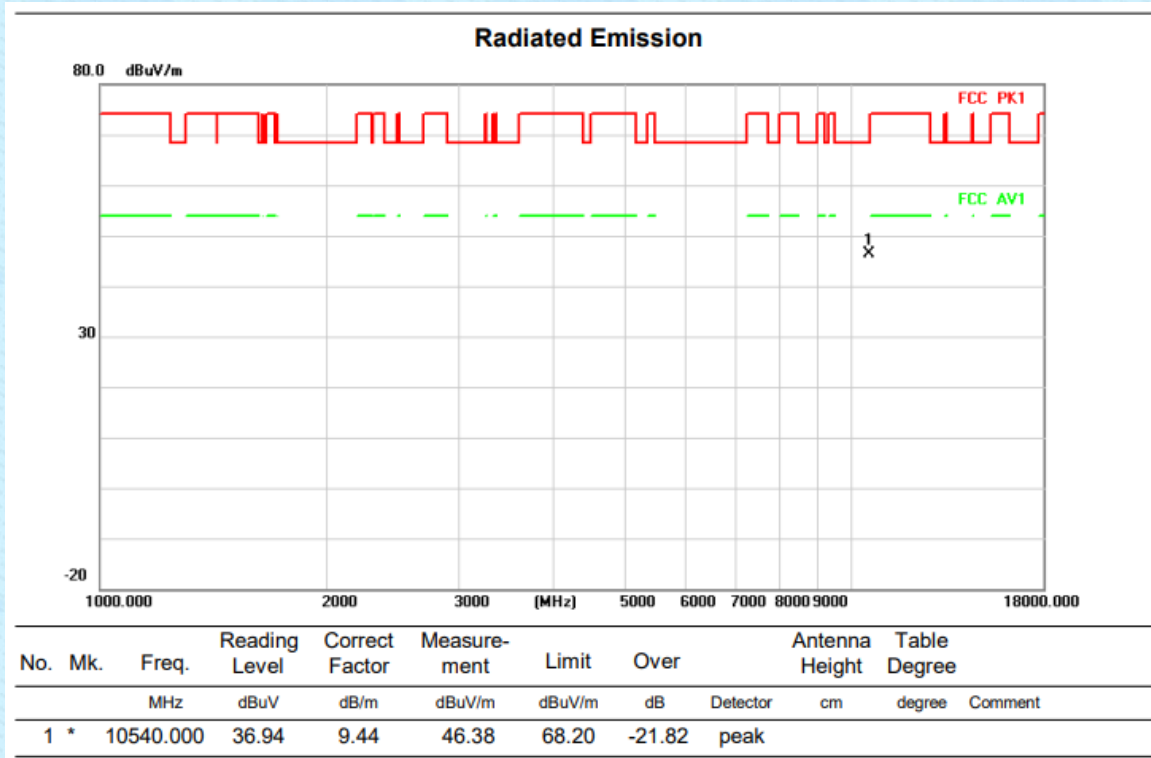

Above 1G (1GHz~18GHz)	Test mode: 11AX40MIMO	Test Channel:54

VERTICAL