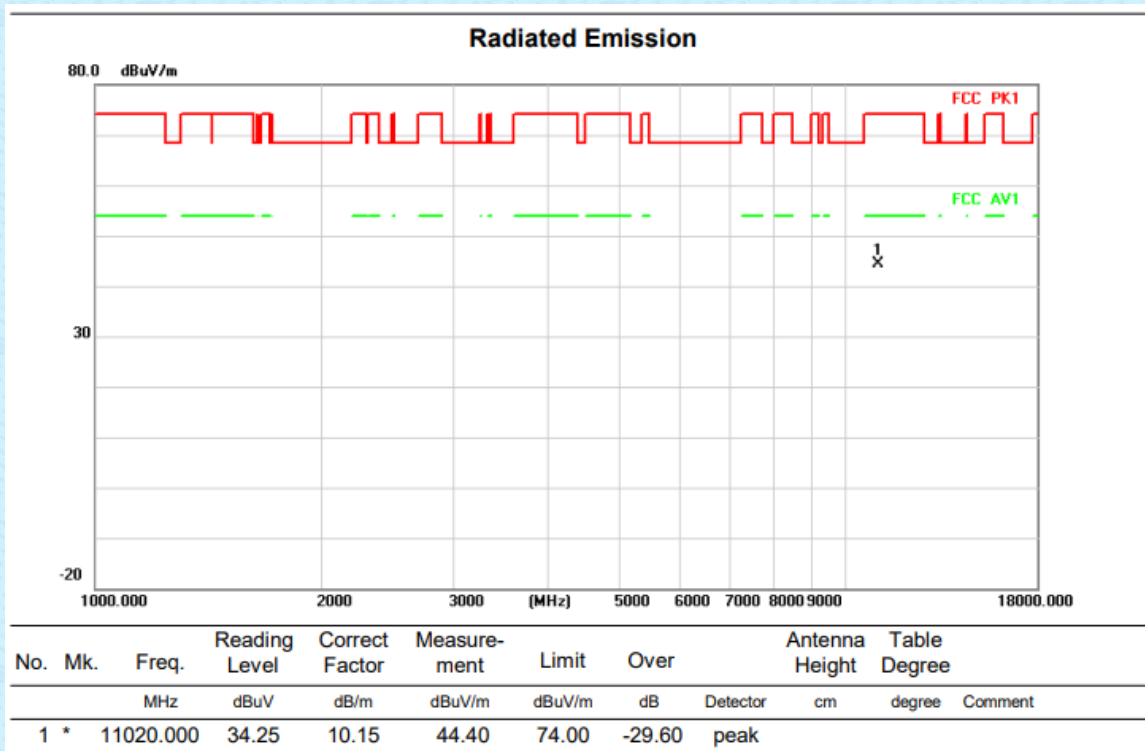

HORIZONTALA