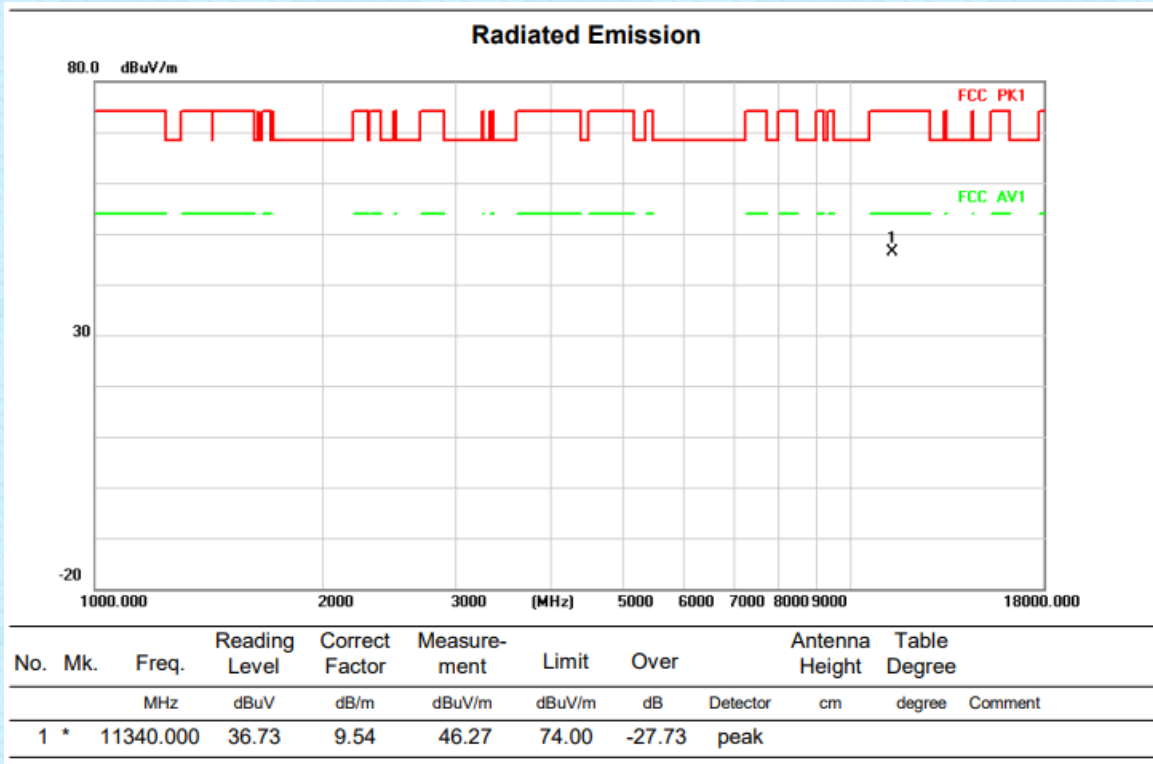

Above 1G (1GHz~18GHz)	Test mode: 11AX40MIMO	Test Channel:134

VERTICAL