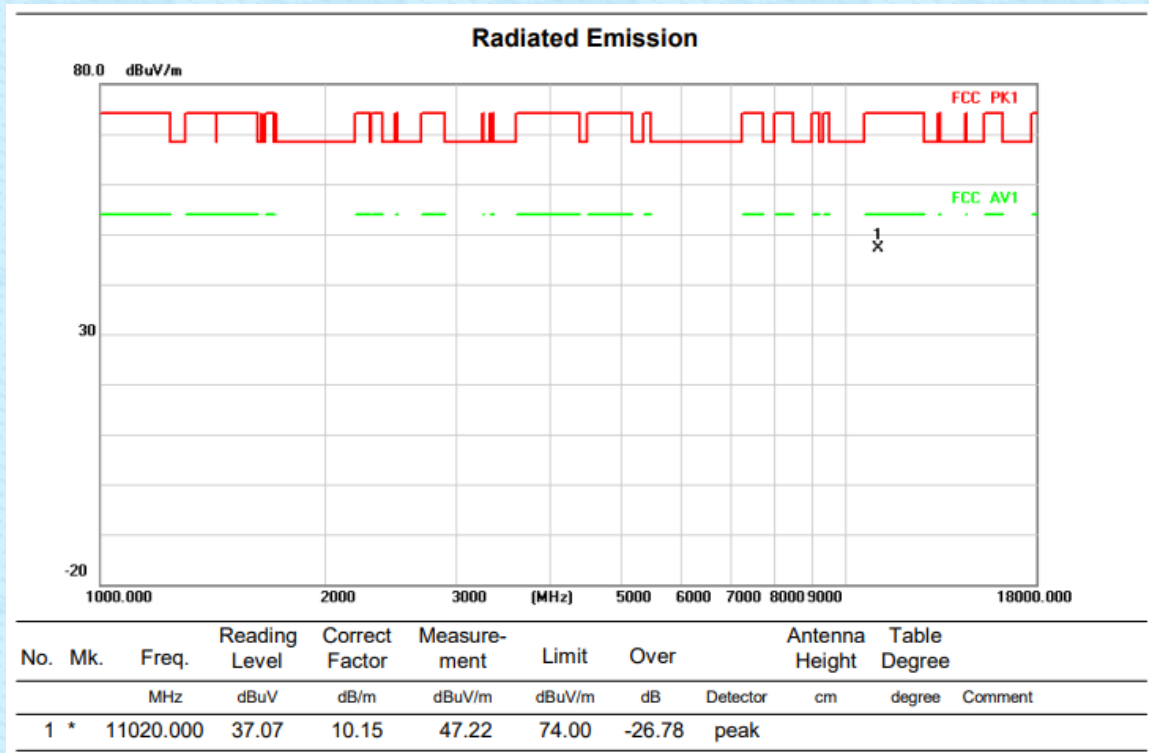

Above 1G (1GHz~18GHz)	Test mode: 11AX40MIMO	Test Channel:102

VERTICAL