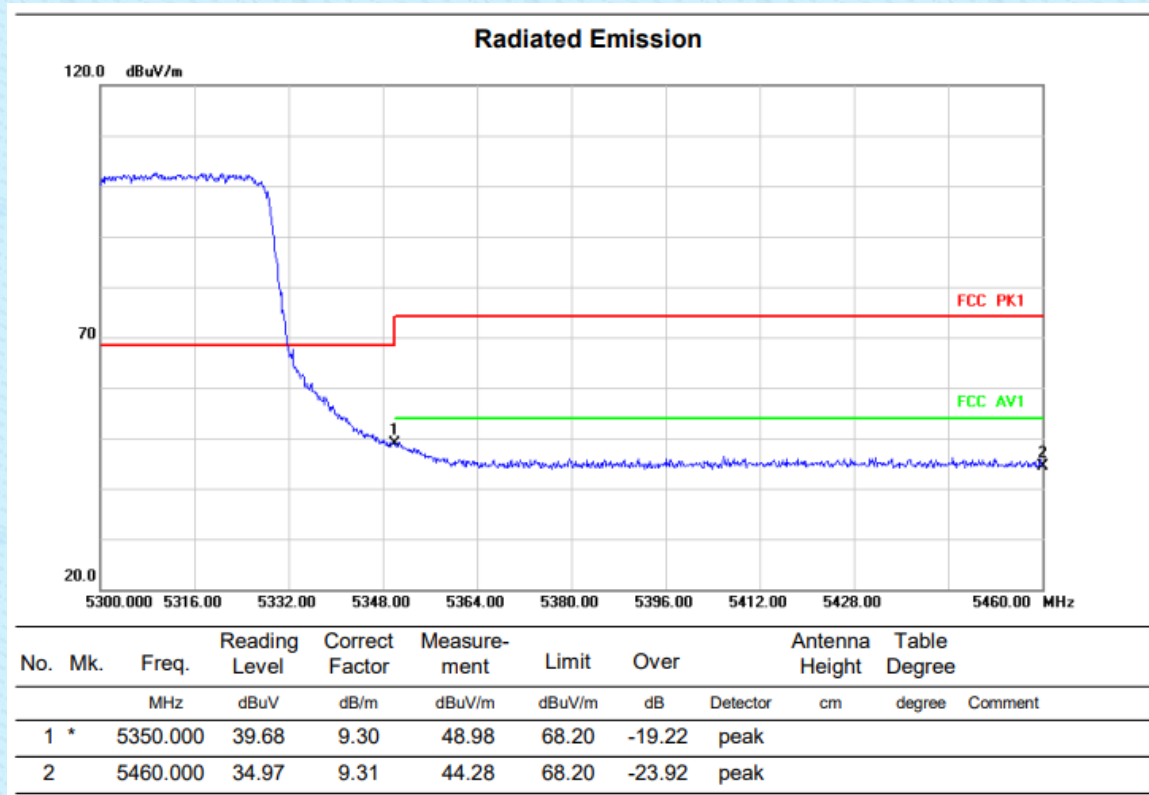

VERTICAL

HORIZONTAL

Above 1G (1GHz~18GHz)	Test mode: 11AX40MIMO	Test Channel:62
-----------------------	-----------------------	-----------------

VERTICAL

HORIZONTALA

Above 1G (1GHz~18GHz)	Test mode: 11AX40MIMO	Test Channel:102
-----------------------	-----------------------	------------------

VERTICAL

HORIZONTALA

Above 1G (1GHz~18GHz)	Test mode: 11AX40MIMO	Test Channel:118
-----------------------	-----------------------	------------------

VERTICAL

HORIZONTAL

Above 1G (1GHz~18GHz)	Test mode: 11AX40MIMO	Test Channel:134
-----------------------	-----------------------	------------------