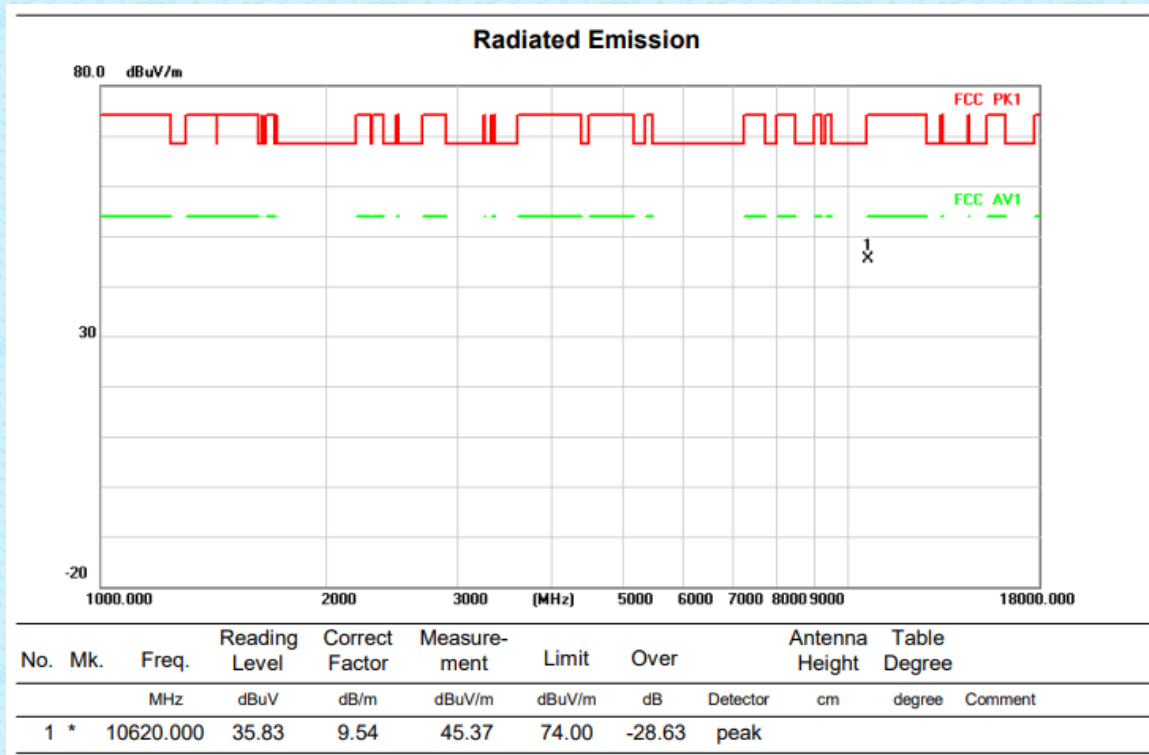

VERTICAL

HORIZONTAL

Above 1G (1GHz~18GHz)	Test mode: 11AX40MIMO	Test Channel:62
-----------------------	-----------------------	-----------------

VERTICAL

HORIZONTALA

Above 1G (1GHz~18GHz)	Test mode: 11AX40MIMO	Test Channel:102
-----------------------	-----------------------	------------------