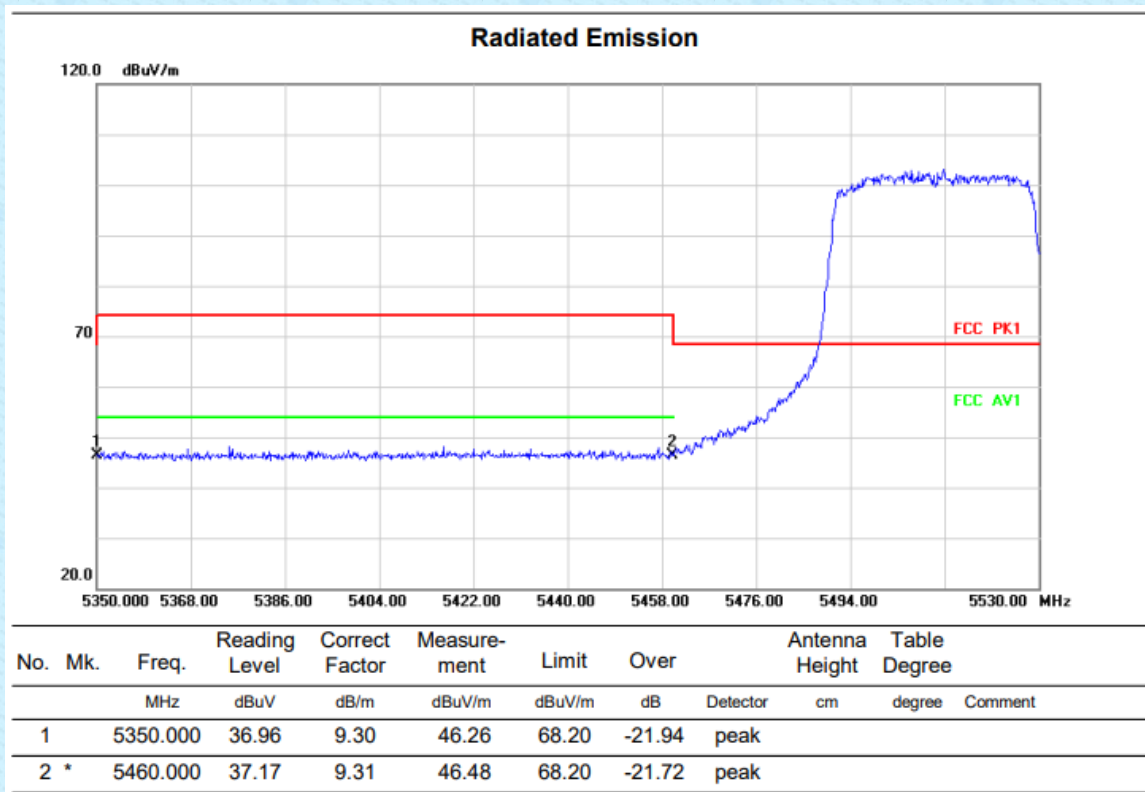

VERTICAL

HORIZONTAL

Above 1G (1GHz~18GHz)	Test mode: 11AX40MIMO	Test Channel:62
-----------------------	-----------------------	-----------------

VERTICAL

HORIZONTALA

Above 1G (1GHz~18GHz)	Test mode: 11AX40MIMO	Test Channel:102
-----------------------	-----------------------	------------------

VERTICAL

HORIZONTALA

Above 1G (1GHz~18GHz)	Test mode: 11AX40MIMO	Test Channel:118
-----------------------	-----------------------	------------------

VERTICAL

HORIZONTAL

Above 1G (1GHz~18GHz)	Test mode: 11AX40MIMO	Test Channel:134
-----------------------	-----------------------	------------------