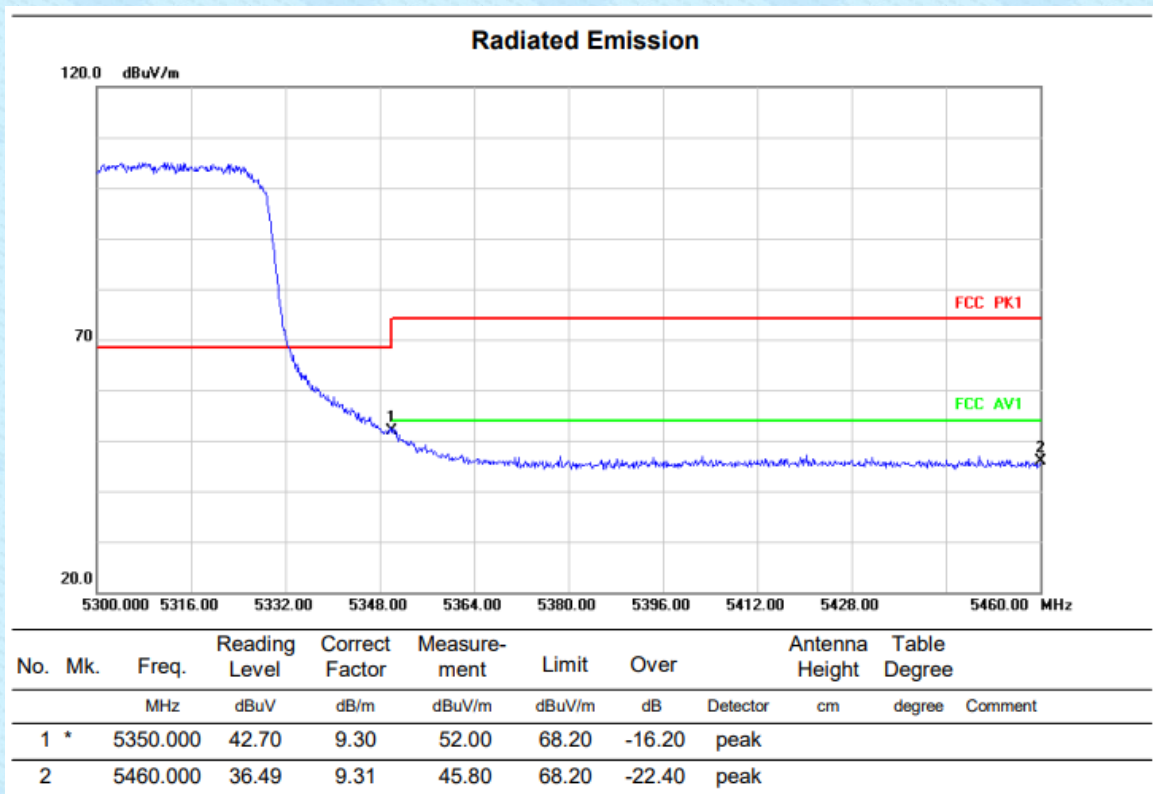

VERTICAL

HORIZONTAL

Above 1G (1GHz~18GHz)	Test mode: 11AX40MIMO	Test Channel:62
-----------------------	-----------------------	-----------------

VERTICAL

HORIZONTALA

Above 1G (1GHz~18GHz)	Test mode: 11AX40MIMO	Test Channel:102
-----------------------	-----------------------	------------------

VERTICAL

HORIZONTALA

Above 1G (1GHz~18GHz)	Test mode: 11AX40MIMO	Test Channel:118
-----------------------	-----------------------	------------------

VERTICAL

HORIZONTAL

Above 1G (1GHz~18GHz)	Test mode: 11AX40MIMO	Test Channel:134
-----------------------	-----------------------	------------------