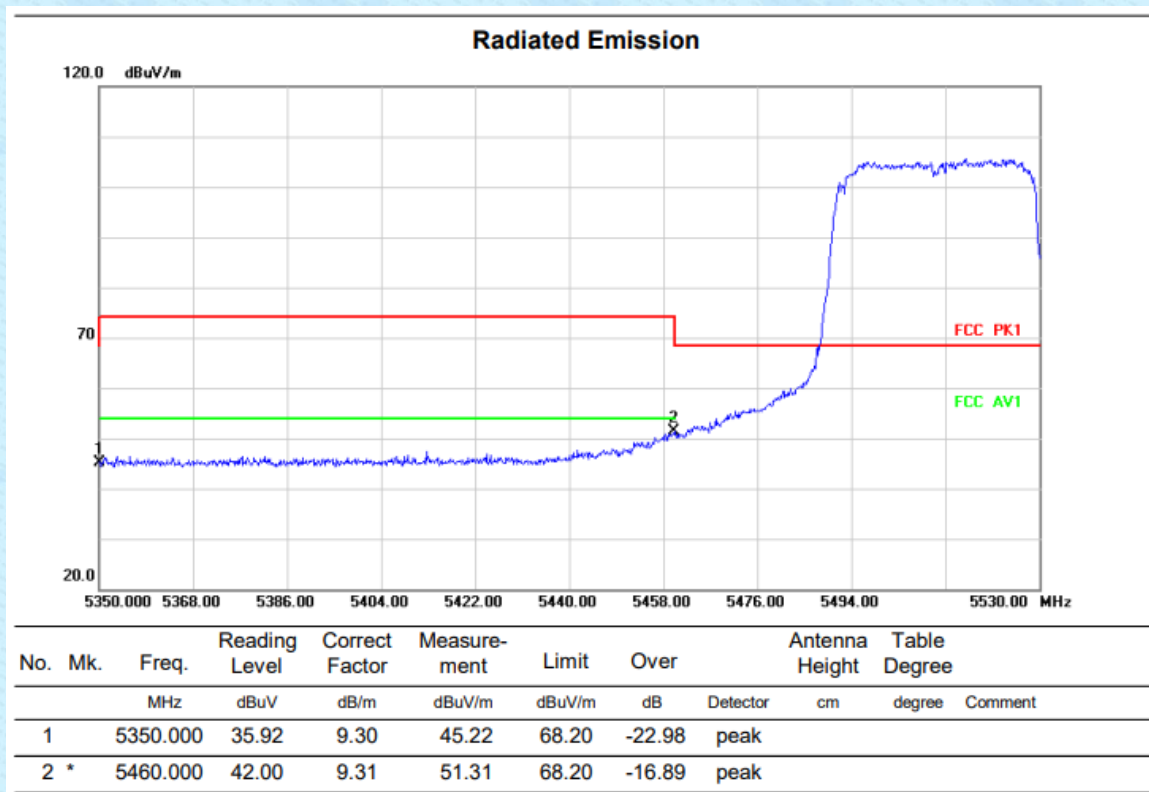

VERTICAL

HORIZONTAL

Above 1G (1GHz~18GHz)	Test mode: 11AX40MIMO	Test Channel:62
-----------------------	-----------------------	-----------------

VERTICAL

HORIZONTALA

Above 1G (1GHz~18GHz)	Test mode: 11AX40MIMO	Test Channel:102
-----------------------	-----------------------	------------------

VERTICAL

HORIZONTALA

Above 1G (1GHz~18GHz)	Test mode: 11AX40MIMO	Test Channel:118
-----------------------	-----------------------	------------------

VERTICAL

HORIZONTAL

Above 1G (1GHz~18GHz)	Test mode: 11AX40MIMO	Test Channel:134
-----------------------	-----------------------	------------------