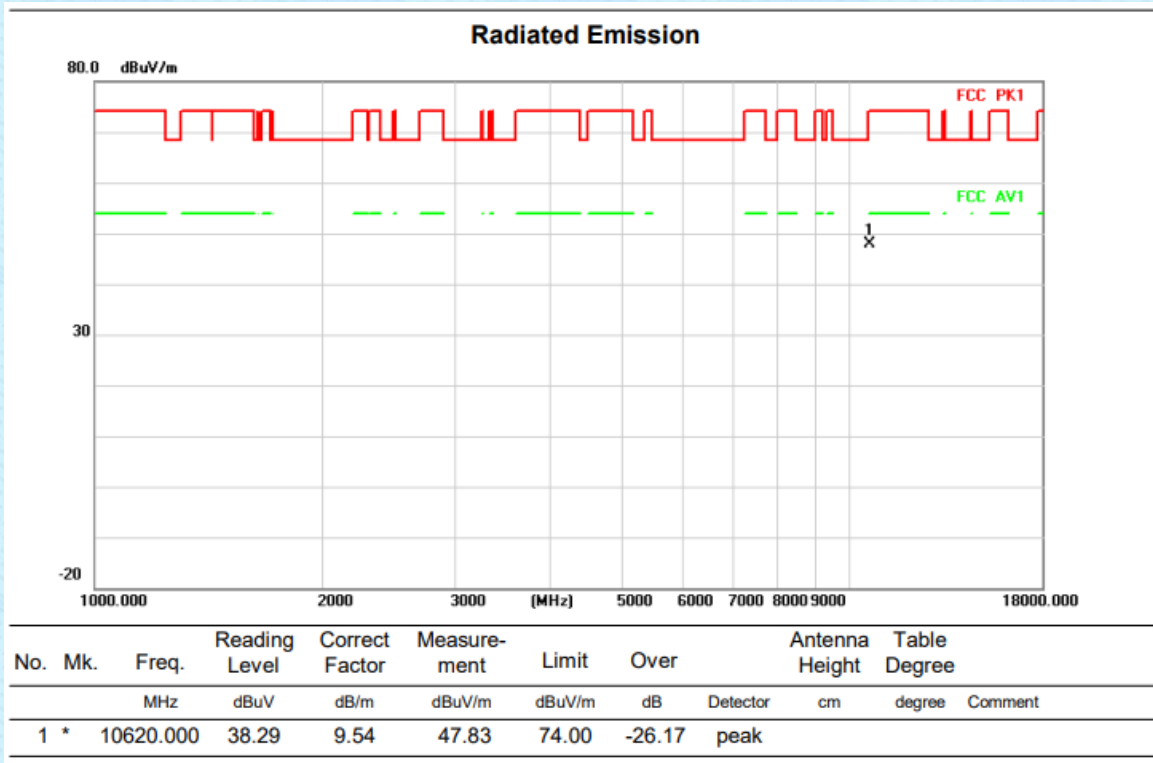

VERTICAL

HORIZONTAL

Above 1G (1GHz~18GHz)	Test mode: 11AX40MIMO	Test Channel:62
-----------------------	-----------------------	-----------------

VERTICAL

HORIZONTALA

Above 1G (1GHz~18GHz)	Test mode: 11AX40MIMO	Test Channel:102
-----------------------	-----------------------	------------------