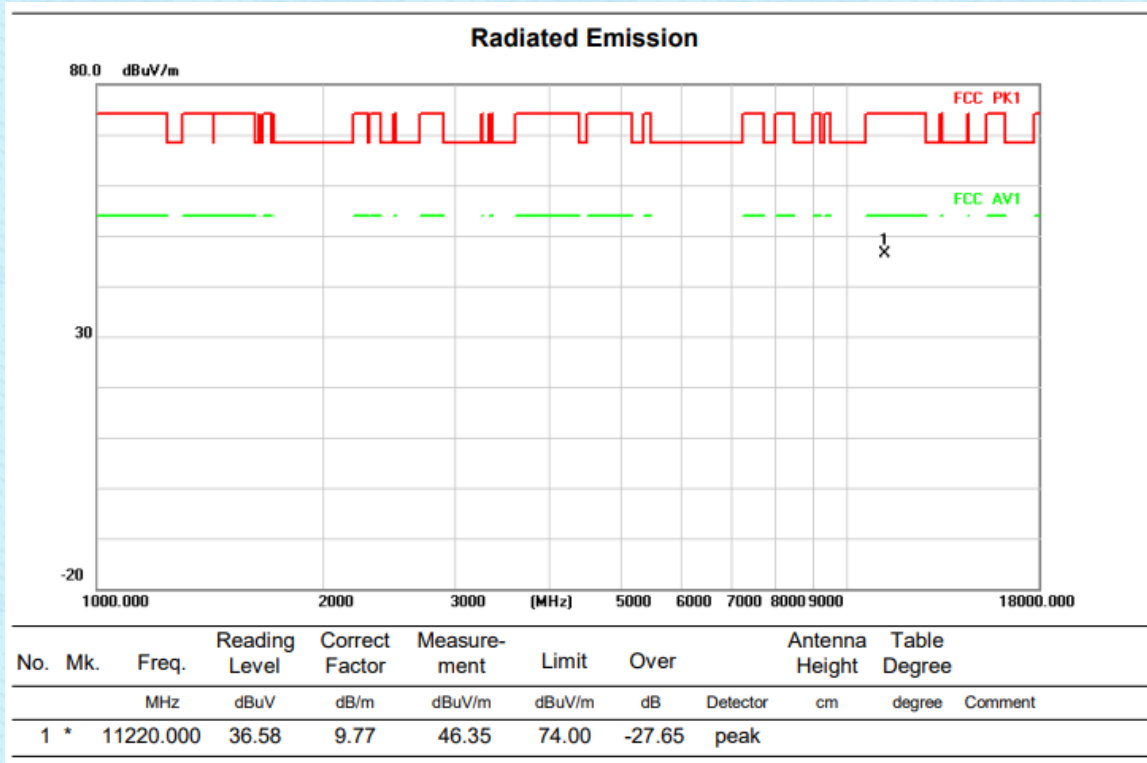

Above 1G (1GHz~18GHz)	Test mode: 11AC80MIMO	Test Channel:122

VERTICAL