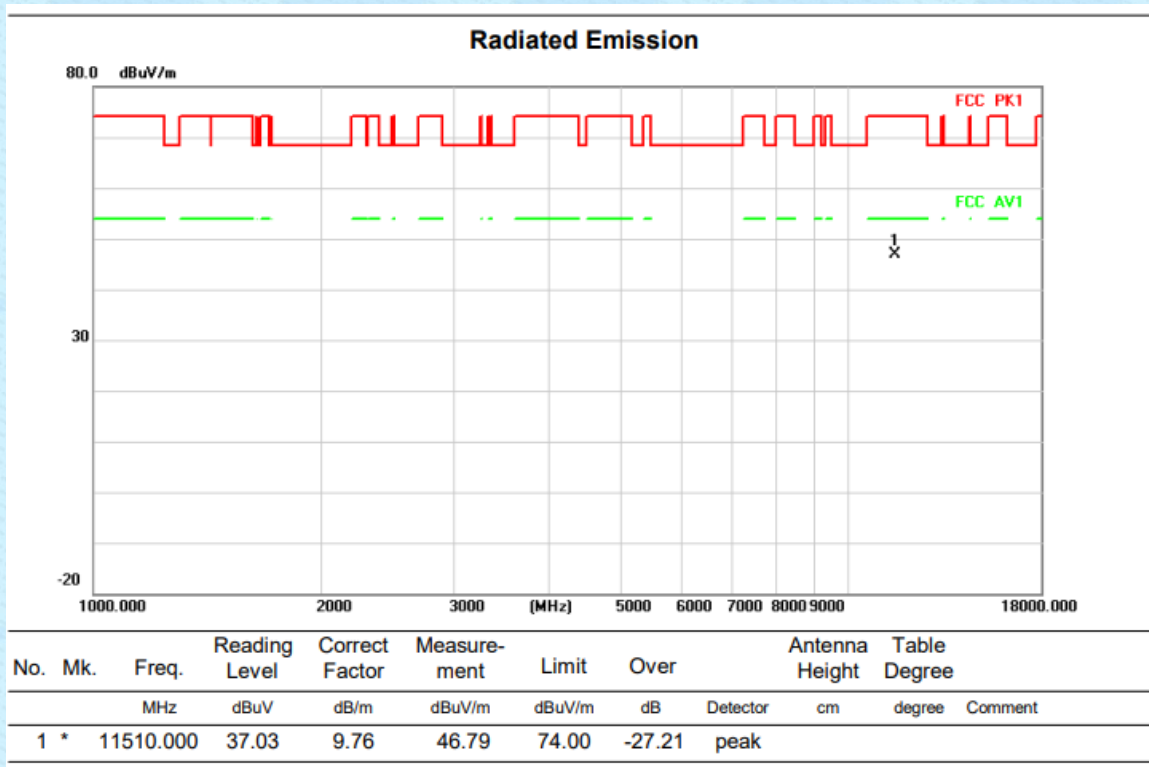

Above 1G (1GHz~18GHz)	Test mode: 11AC40MIMO	Test Channel:151

VERTICAL