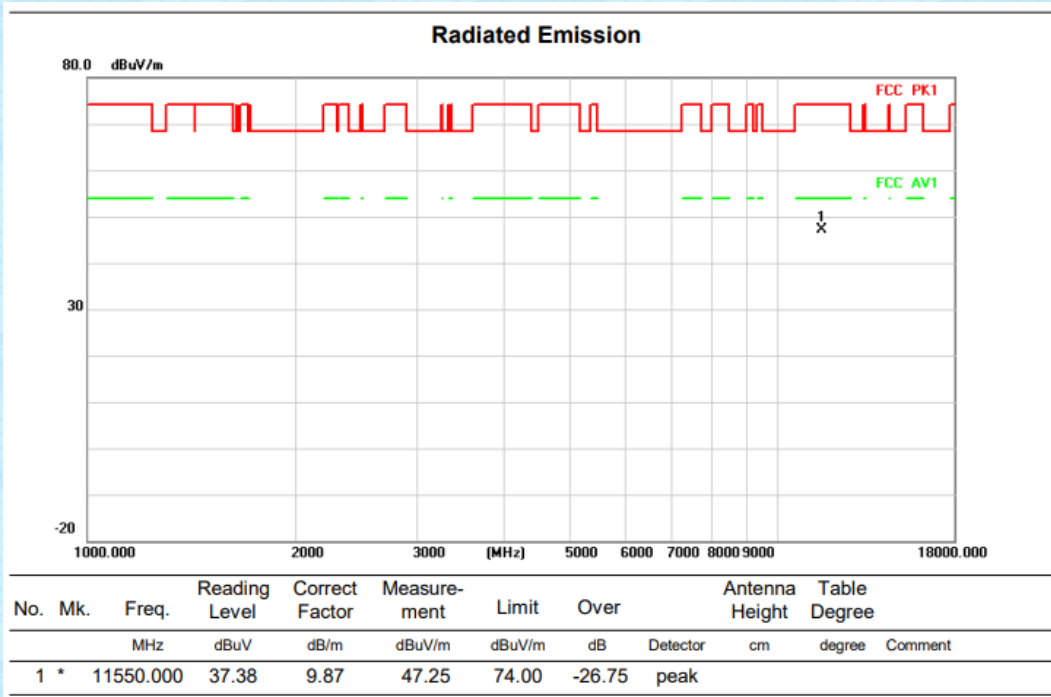

Above 1G (1GHz~18GHz)	Test mode: 11AC80MIMO	Test Channel:155

VERTICAL