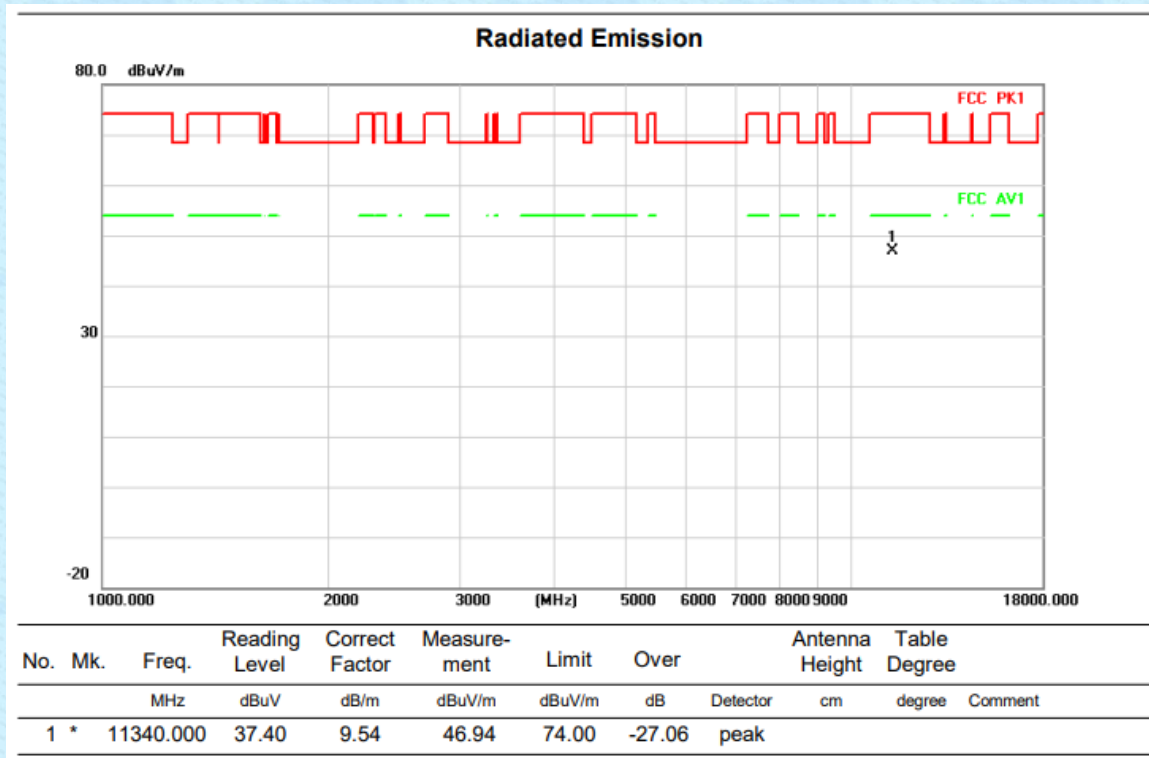

Above 1G (1GHz~18GHz)	Test mode: 11AC40MIMO	Test Channel:134

VERTICAL