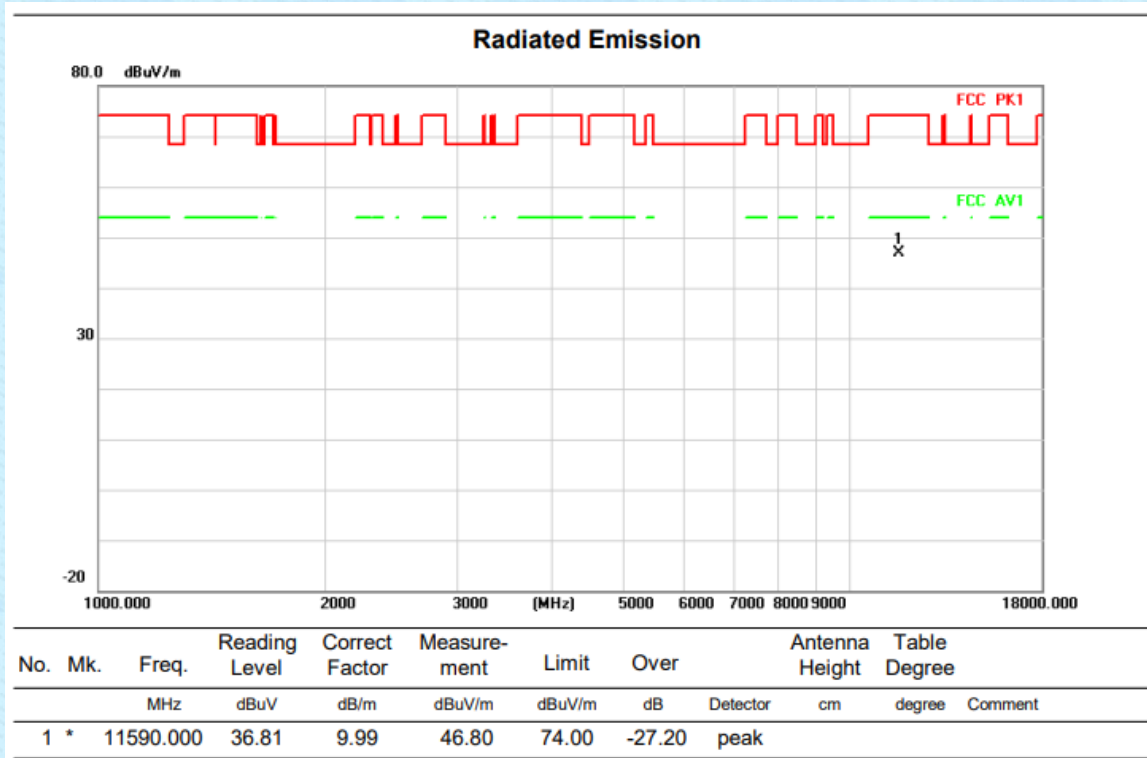

Above 1G (1GHz~18GHz)	Test mode: 11AC40MIMO	Test Channel:159

VERTICAL