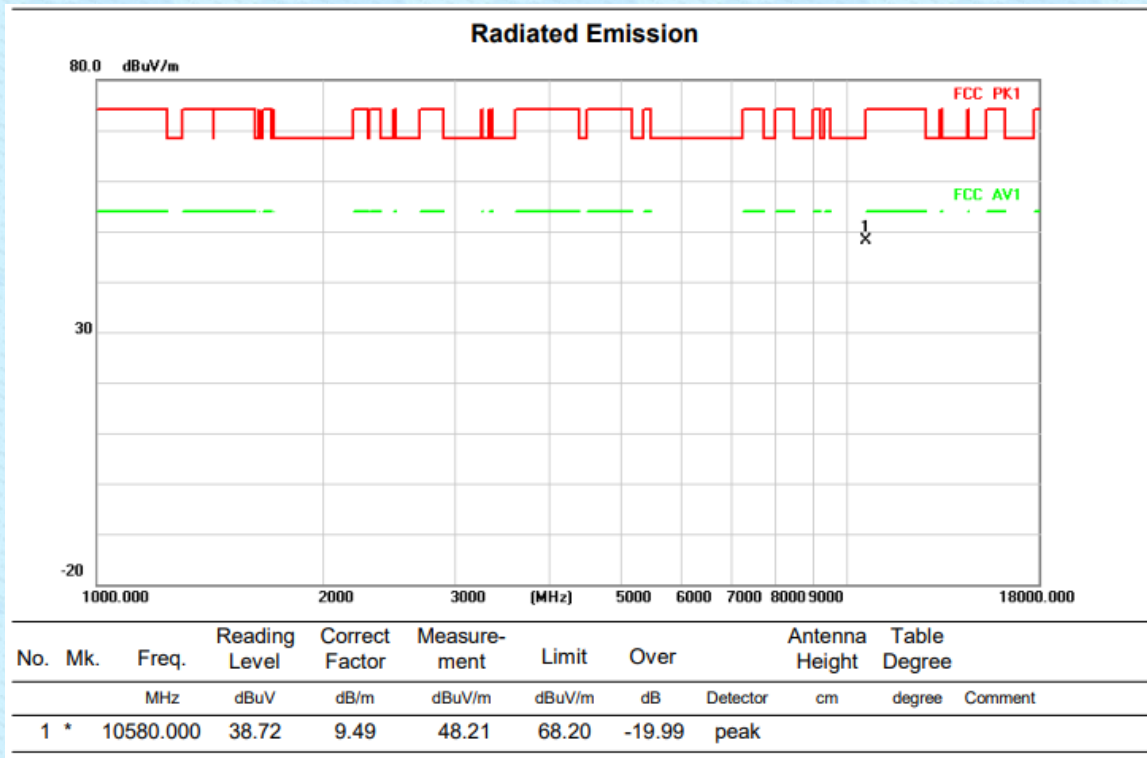

Above 1G (1GHz~18GHz)	Test mode: 11AC80MIMO	Test Channel:58

VERTICAL