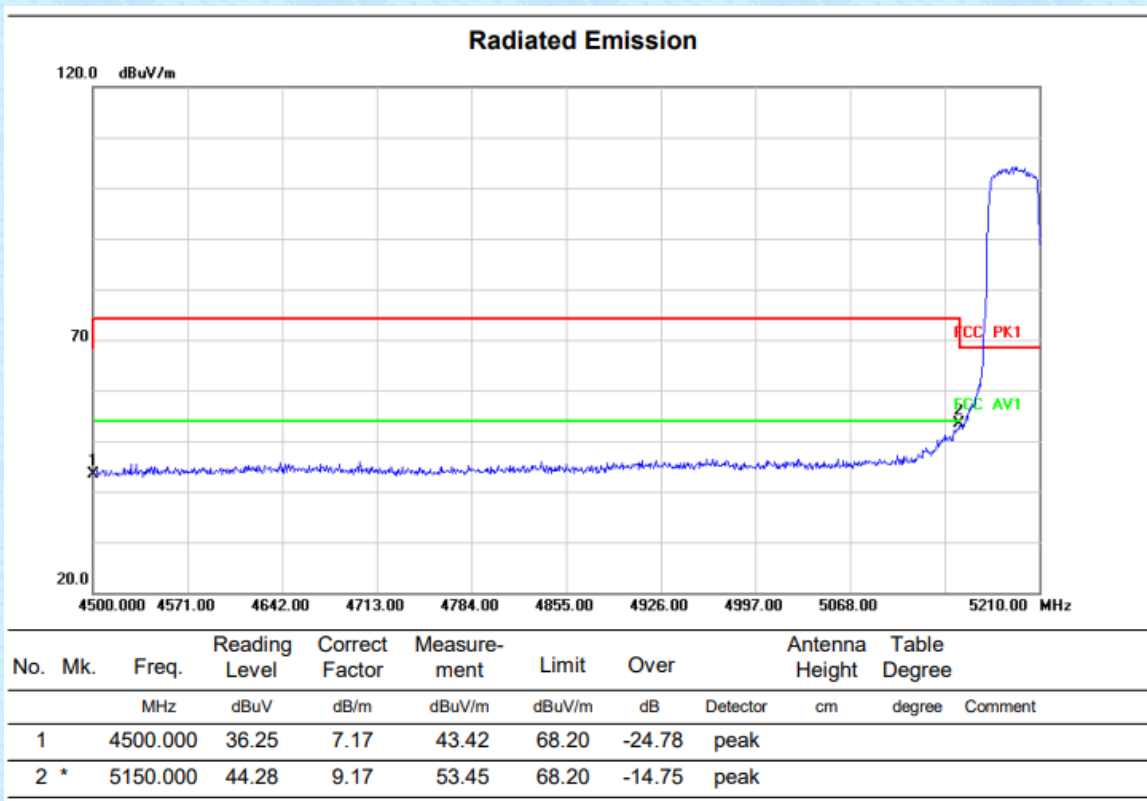

VERTICAL

HORIZONTALA

Above 1G (1GHz~18GHz)	Test mode: 11AC40MIMO	Test Channel:38
-----------------------	-----------------------	-----------------

VERTICAL

HORIZONTALA

Above 1G (1GHz~18GHz)	Test mode: 11AC40MIMO	Test Channel:46
-----------------------	-----------------------	-----------------

VERTICAL

HORIZONTAL

Above 1G (1GHz~18GHz)	Test mode: 11AC40MIMO	Test Channel:54
-----------------------	-----------------------	-----------------

VERTICAL

HORIZONTAL

Above 1G (1GHz~18GHz)	Test mode: 11AC40MIMO	Test Channel:62
-----------------------	-----------------------	-----------------