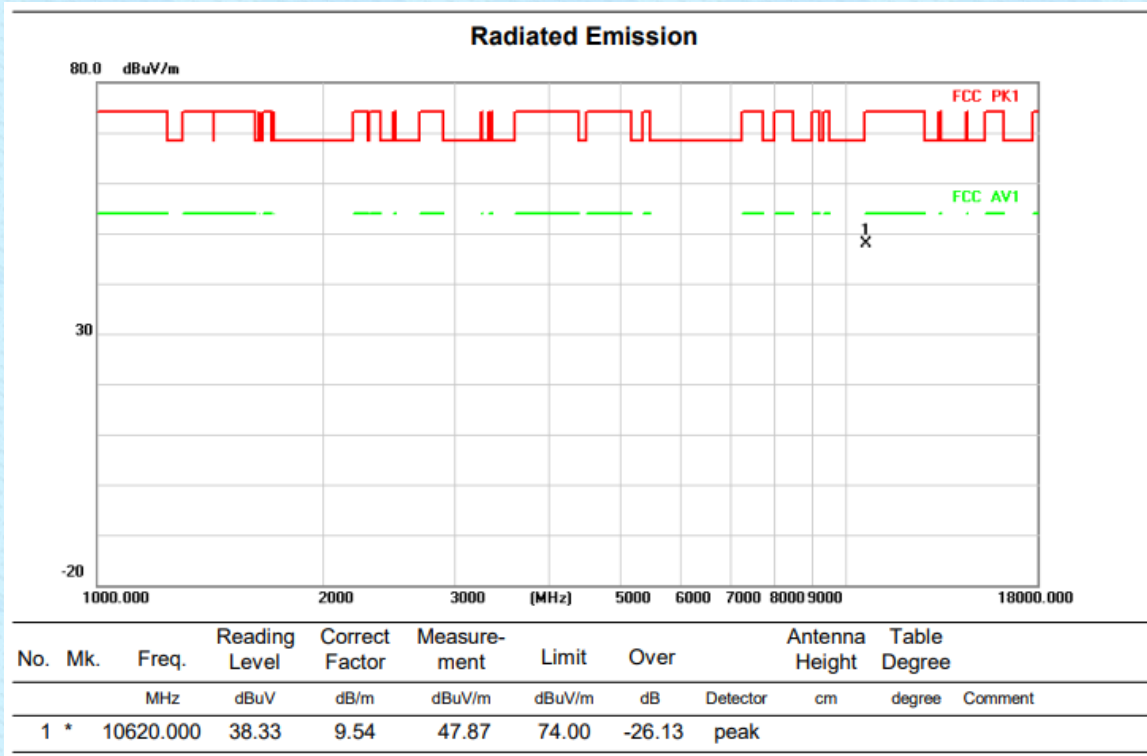

VERTICAL

HORIZONTAL

Above 1G (1GHz~18GHz)	Test mode: 11AC40MIMO	Test Channel:54
-----------------------	-----------------------	-----------------

VERTICAL

HORIZONTAL

Above 1G (1GHz~18GHz)	Test mode: 11AC40MIMO	Test Channel:62
-----------------------	-----------------------	-----------------

VERTICAL

HORIZONTALA

Above 1G (1GHz~18GHz)	Test mode: 11AC40MIMO	Test Channel:102
-----------------------	-----------------------	------------------

VERTICAL

HORIZONTALA