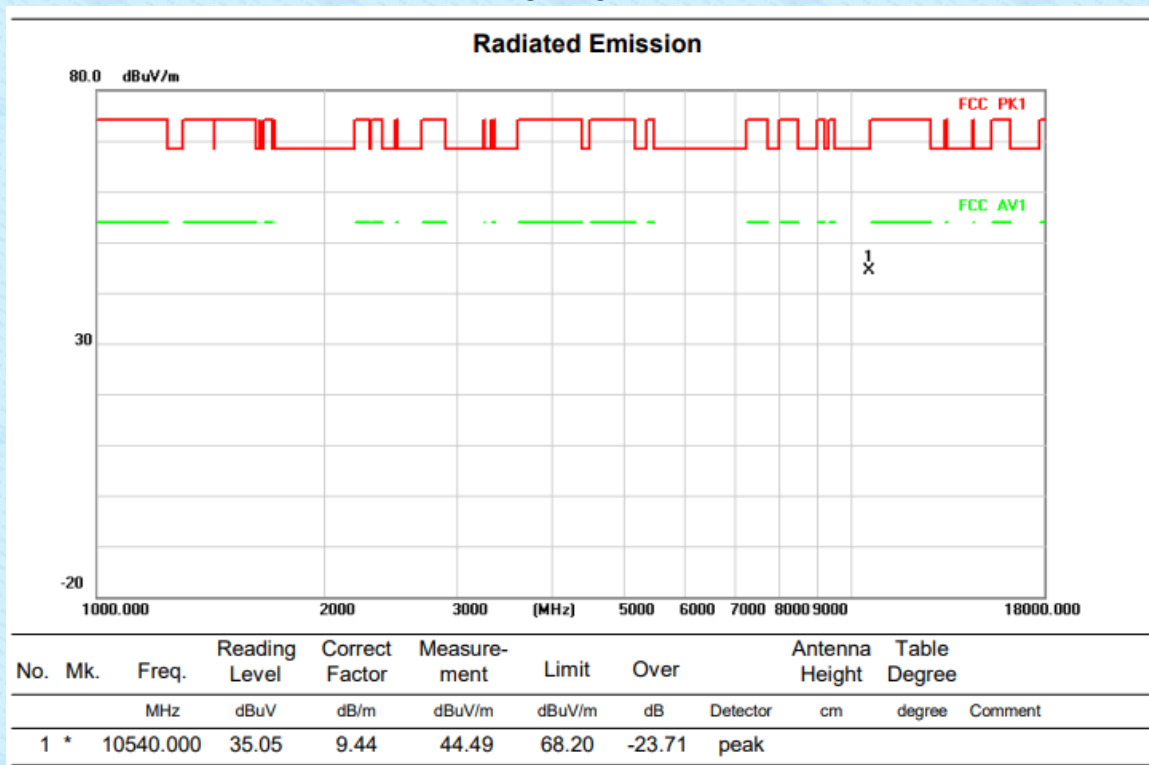

VERTICAL

HORIZONTAL

Above 1G (1GHz~18GHz)	Test mode: 11AC40MIMO	Test Channel:54
-----------------------	-----------------------	-----------------

VERTICAL

HORIZONTAL

Above 1G (1GHz~18GHz)	Test mode: 11AC40MIMO	Test Channel:62
-----------------------	-----------------------	-----------------

VERTICAL

HORIZONTALA

Above 1G (1GHz~18GHz)	Test mode: 11AC40MIMO	Test Channel:102
-----------------------	-----------------------	------------------

VERTICAL

HORIZONTALA