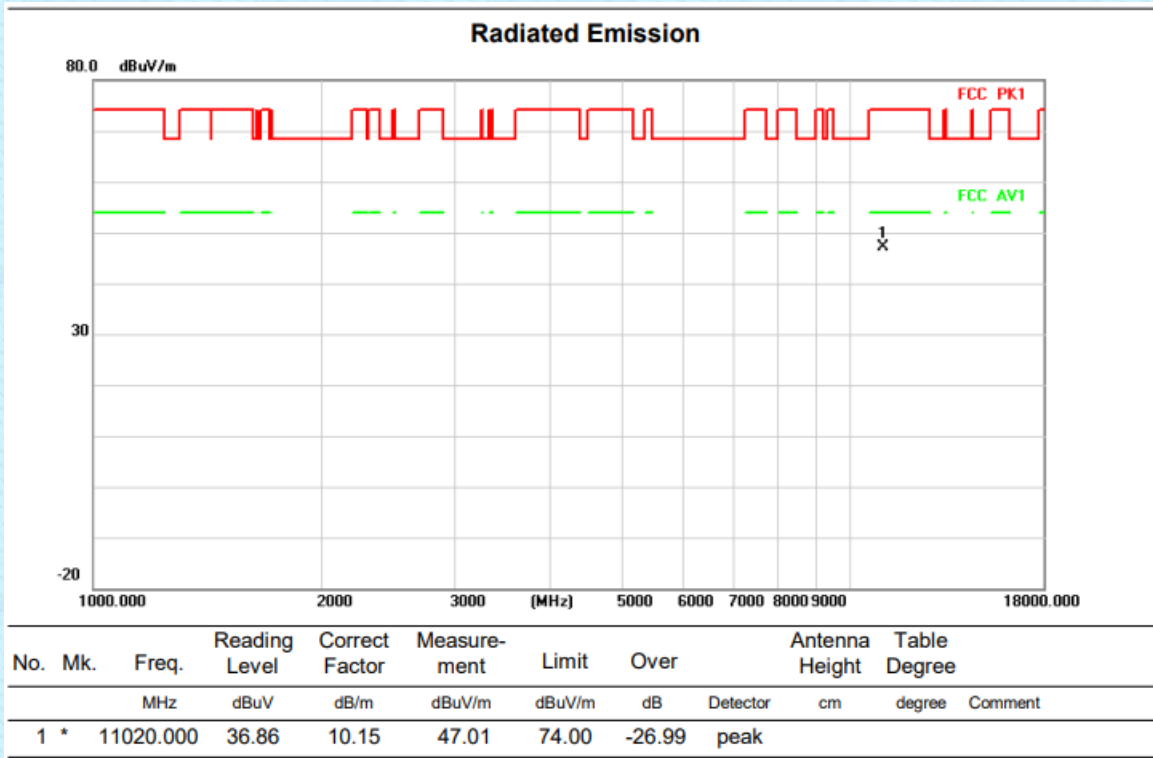

VERTICAL

HORIZONTALA

Above 1G (1GHz~18GHz)	Test mode: 11AC40MIMO	Test Channel:102
-----------------------	-----------------------	------------------

VERTICAL

HORIZONTALA