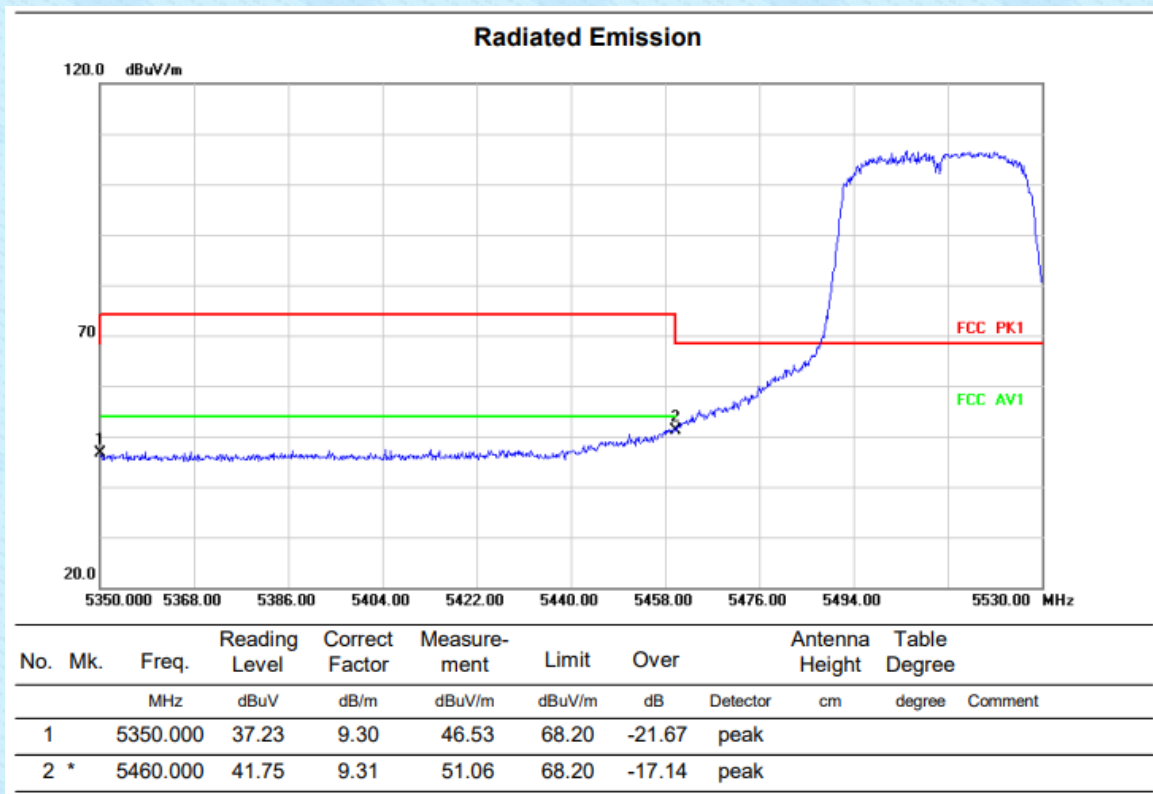

VERTICAL

HORIZONTALA

Above 1G (1GHz~18GHz)	Test mode: 11AC40MIMO	Test Channel:102
-----------------------	-----------------------	------------------

VERTICAL

HORIZONTALA