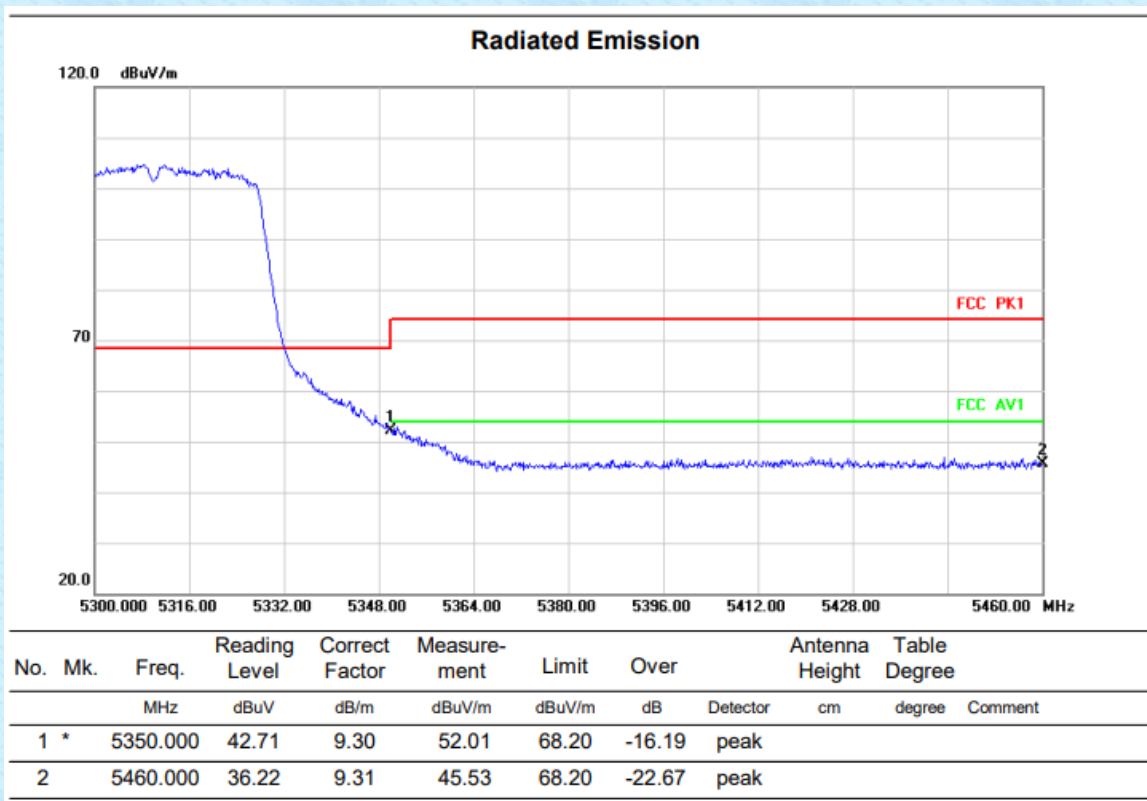

VERTICAL

HORIZONTAL

Above 1G (1GHz~18GHz)	Test mode: 11AC40MIMO	Test Channel:54
-----------------------	-----------------------	-----------------

VERTICAL

HORIZONTAL

Above 1G (1GHz~18GHz)	Test mode: 11AC40MIMO	Test Channel:62
-----------------------	-----------------------	-----------------

VERTICAL

HORIZONTALA

Above 1G (1GHz~18GHz)	Test mode: 11AC40MIMO	Test Channel:102
-----------------------	-----------------------	------------------

VERTICAL

HORIZONTALA