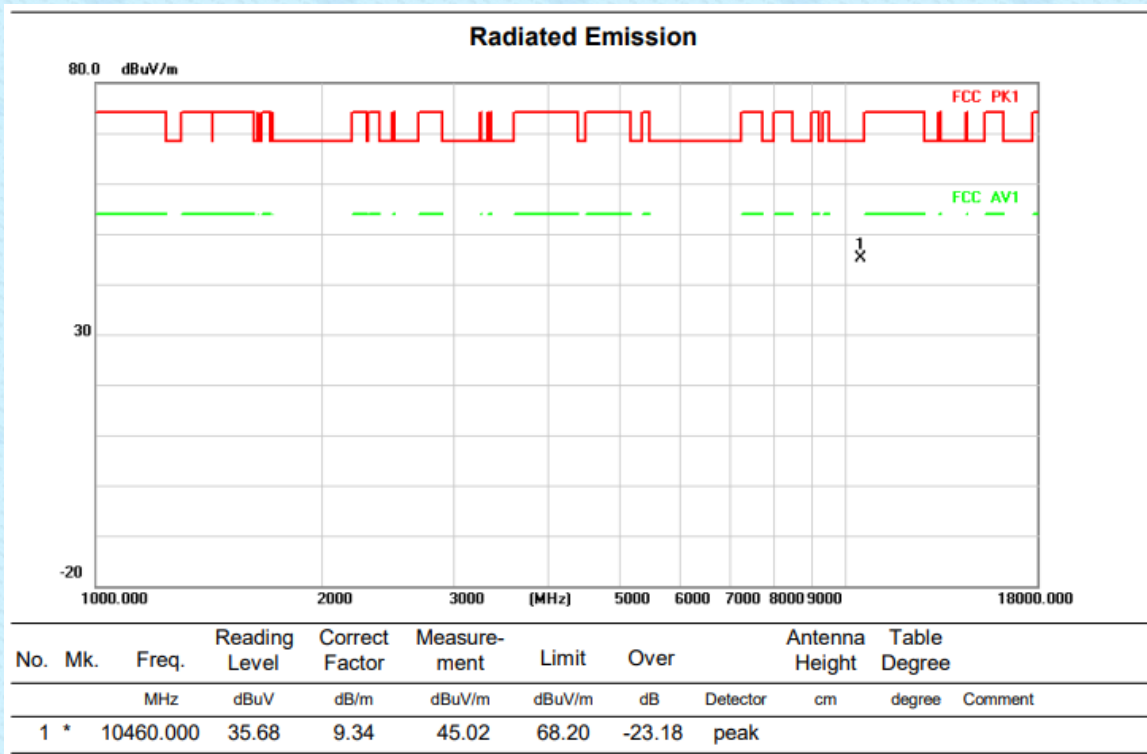

HORIZONTAL