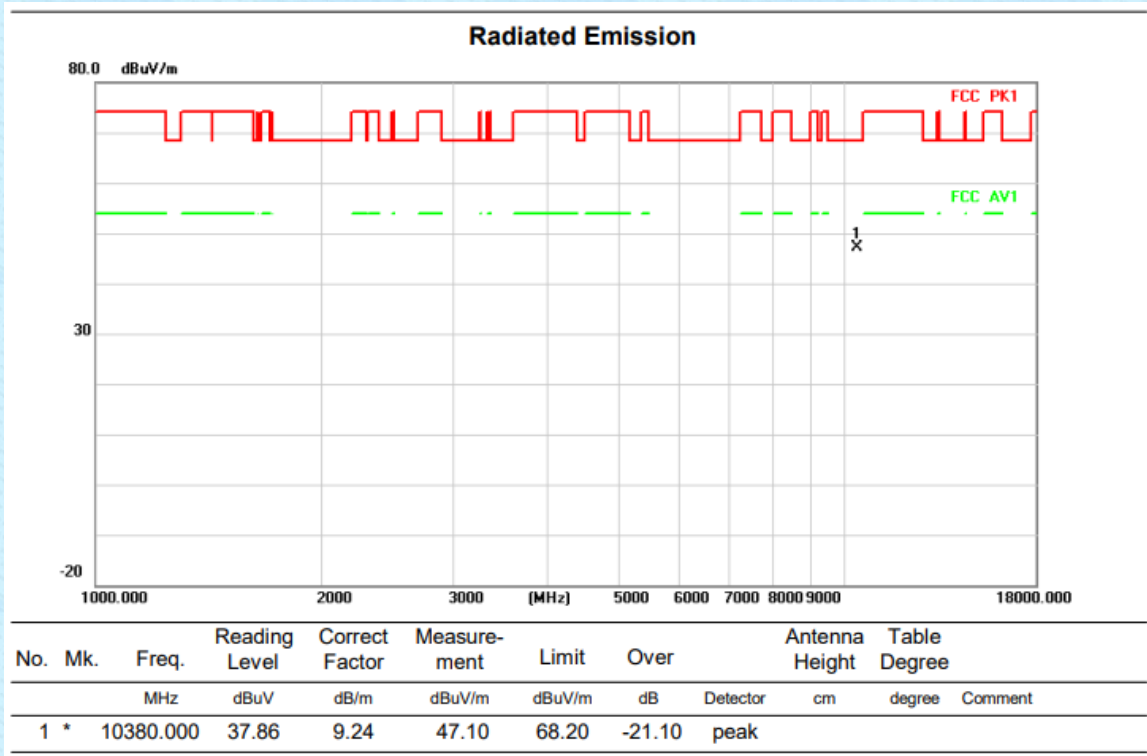

VERTICAL

HORIZONTALA

Above 1G (1GHz~18GHz)	Test mode: 11AC40MIMO	Test Channel:38
-----------------------	-----------------------	-----------------

VERTICAL

HORIZONTALA

Above 1G (1GHz~18GHz)	Test mode: 11AC40MIMO	Test Channel:46
-----------------------	-----------------------	-----------------