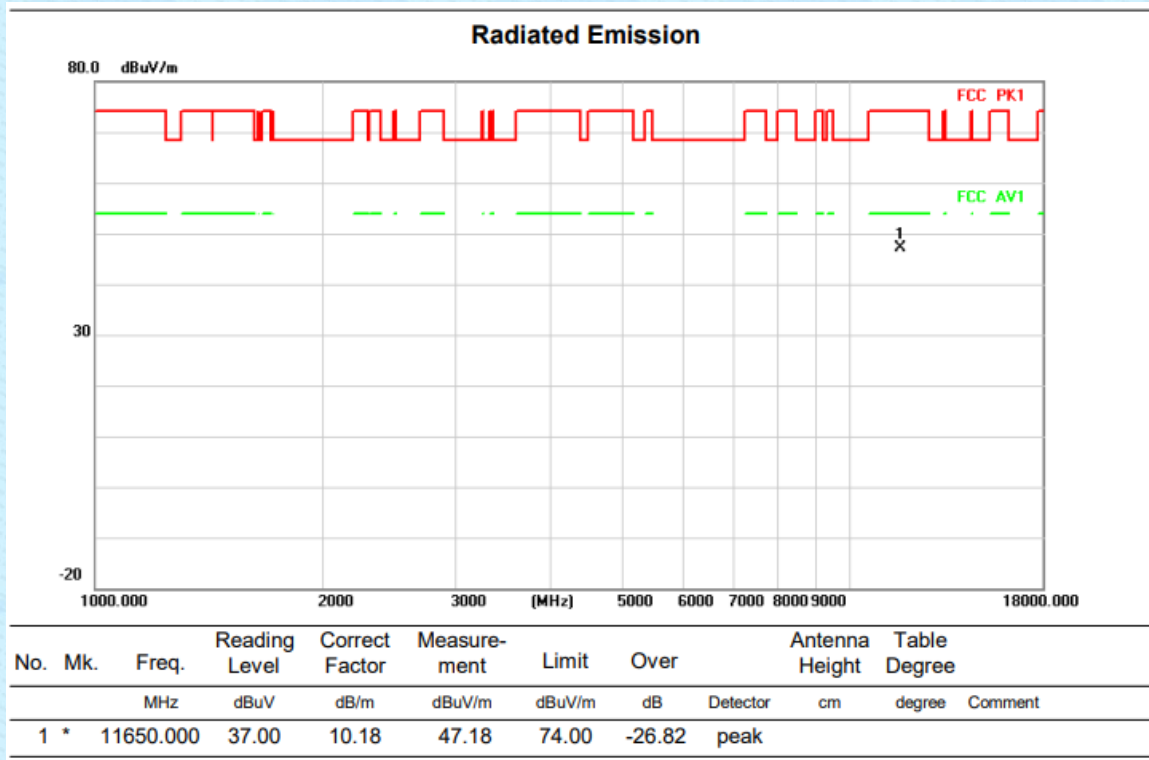

Above 1G (1GHz~18GHz)	Test mode: 11AC20MIMO	Test Channel:165

VERTICAL