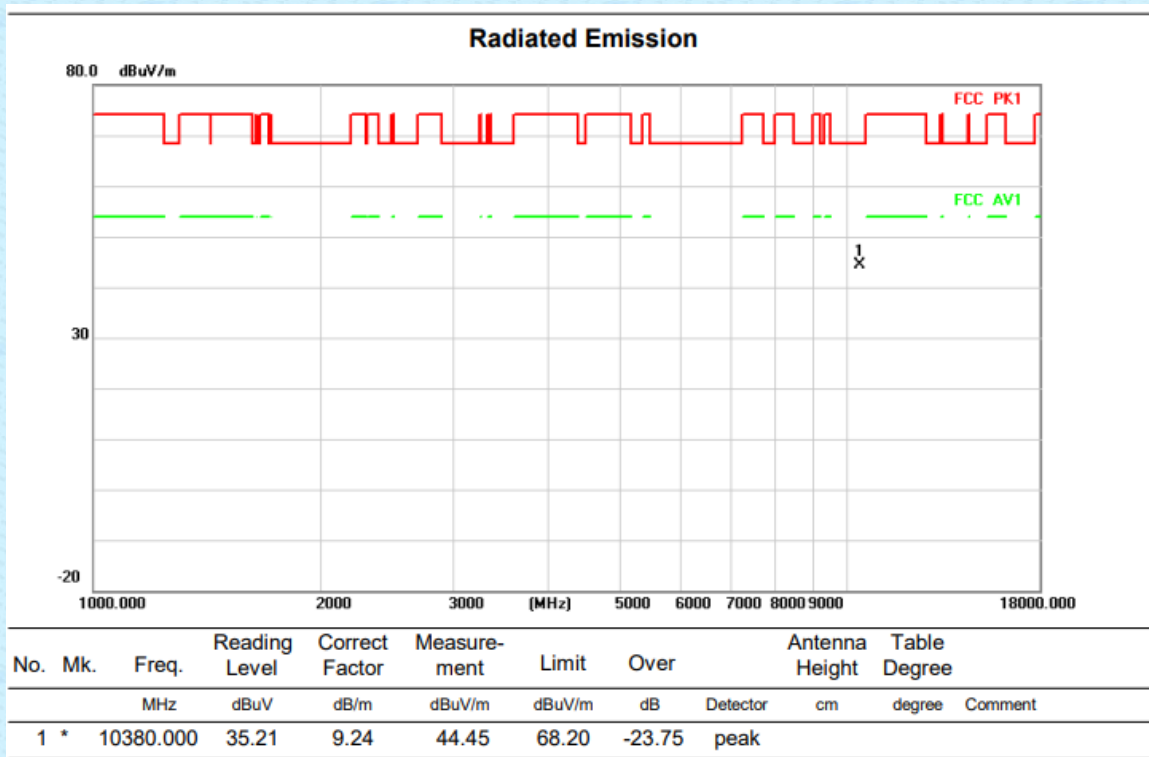

VERTICAL

HORIZONTALA

Above 1G (1GHz~18GHz)	Test mode: 11AC40MIMO	Test Channel:38
-----------------------	-----------------------	-----------------

VERTICAL

HORIZONTALA

Above 1G (1GHz~18GHz)	Test mode: 11AC40MIMO	Test Channel:46
-----------------------	-----------------------	-----------------