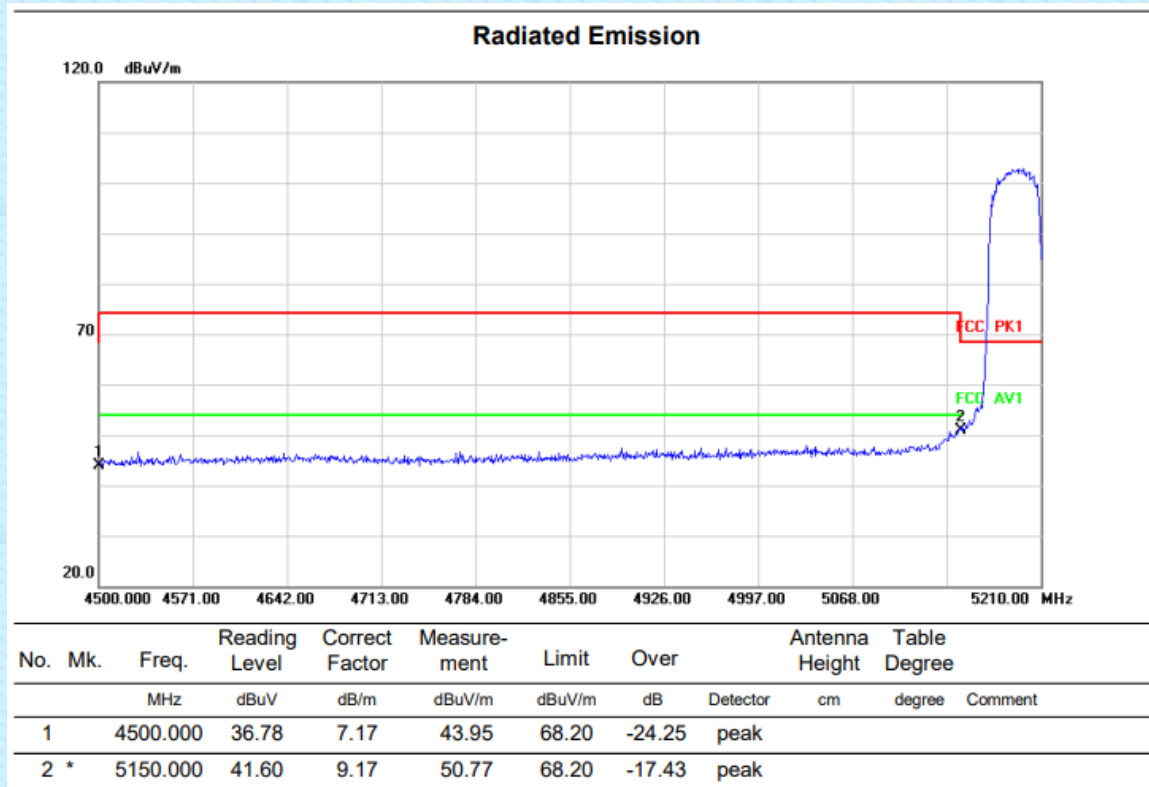

VERTICAL

HORIZONTALA

Above 1G (1GHz~18GHz)	Test mode: 11AC40MIMO	Test Channel:38
-----------------------	-----------------------	-----------------

VERTICAL

HORIZONTALA

Above 1G (1GHz~18GHz)	Test mode: 11AC40MIMO	Test Channel:46
-----------------------	-----------------------	-----------------

VERTICAL

HORIZONTAL

Above 1G (1GHz~18GHz)	Test mode: 11AC40MIMO	Test Channel:54
-----------------------	-----------------------	-----------------

VERTICAL

HORIZONTAL

Above 1G (1GHz~18GHz)	Test mode: 11AC40MIMO	Test Channel:62
-----------------------	-----------------------	-----------------