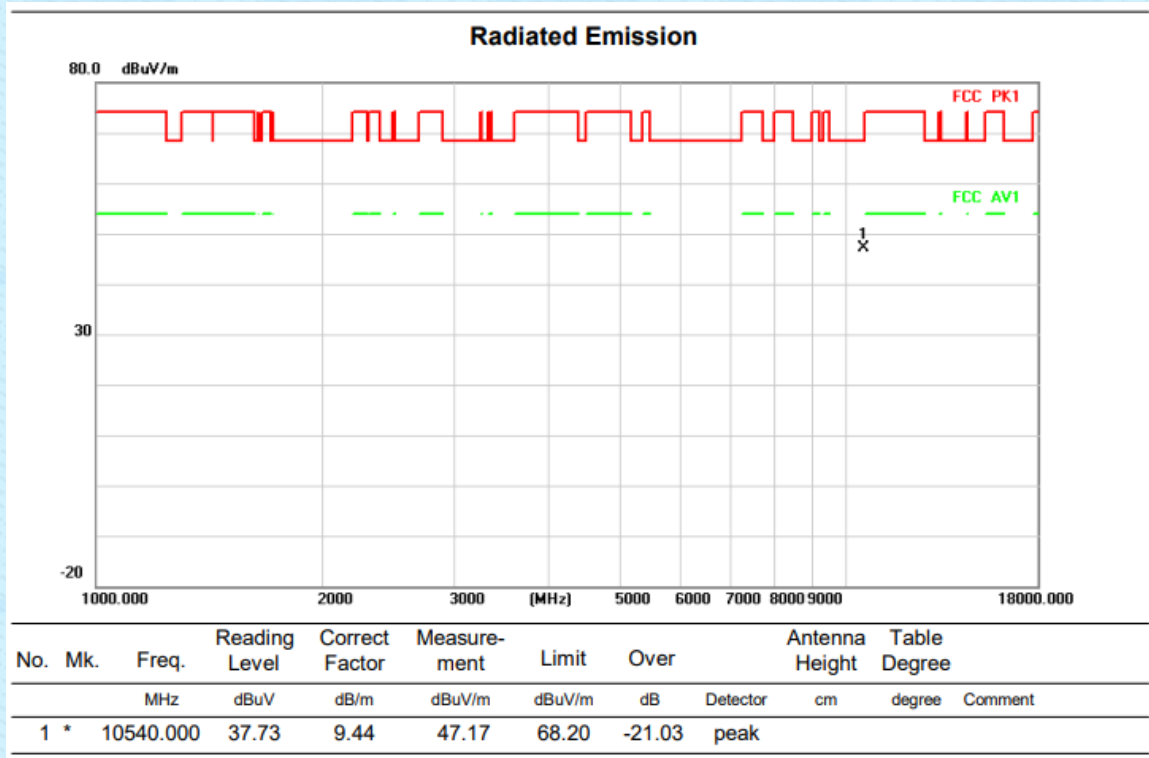

VERTICAL

HORIZONTAL

Above 1G (1GHz~18GHz)	Test mode: 11AC40MIMO	Test Channel:54
-----------------------	-----------------------	-----------------

VERTICAL

HORIZONTAL

Above 1G (1GHz~18GHz)	Test mode: 11AC40MIMO	Test Channel:62
-----------------------	-----------------------	-----------------

VERTICAL

HORIZONTALA

Above 1G (1GHz~18GHz)	Test mode: 11AC40MIMO	Test Channel:102
-----------------------	-----------------------	------------------

VERTICAL

HORIZONTALA