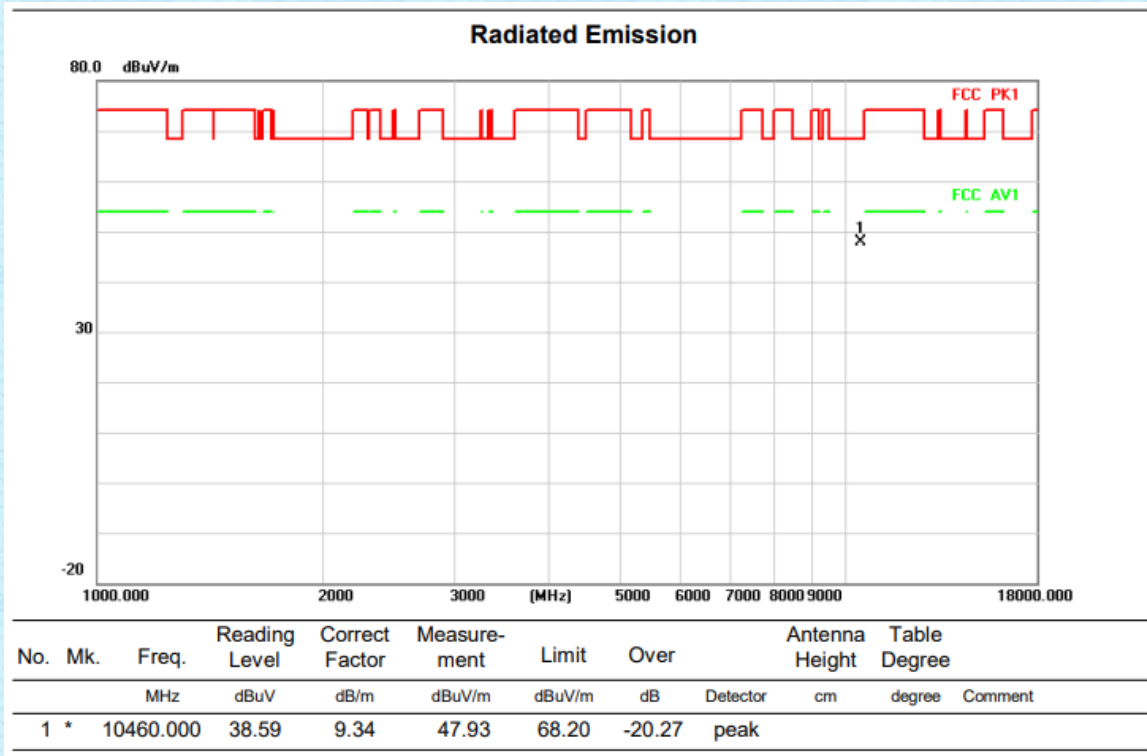

Above 1G (1GHz~18GHz)	Test mode: 11AC40MIMO	Test Channel:46

VERTICAL