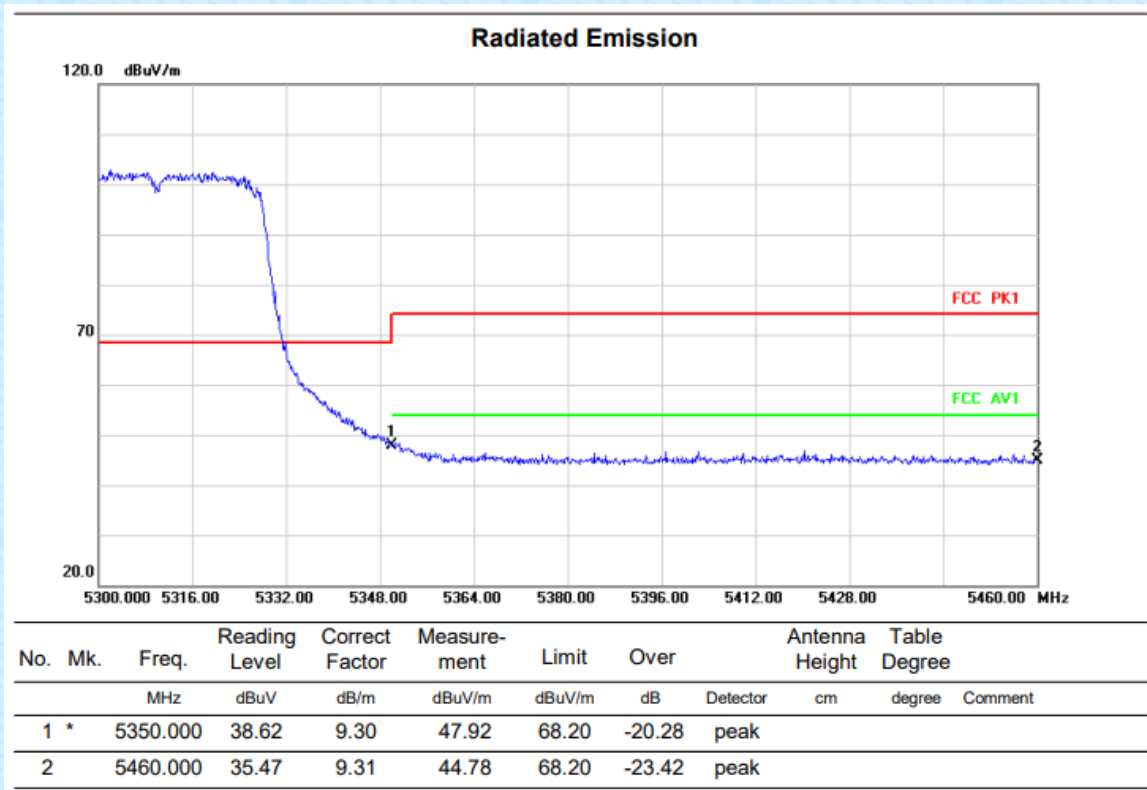

VERTICAL

HORIZONTAL

Above 1G (1GHz~18GHz)	Test mode: 11AC40MIMO	Test Channel:54
-----------------------	-----------------------	-----------------

VERTICAL

HORIZONTAL

Above 1G (1GHz~18GHz)	Test mode: 11AC40MIMO	Test Channel:62
-----------------------	-----------------------	-----------------

VERTICAL

HORIZONTALA

Above 1G (1GHz~18GHz)	Test mode: 11AC40MIMO	Test Channel:102
-----------------------	-----------------------	------------------

VERTICAL

HORIZONTALA