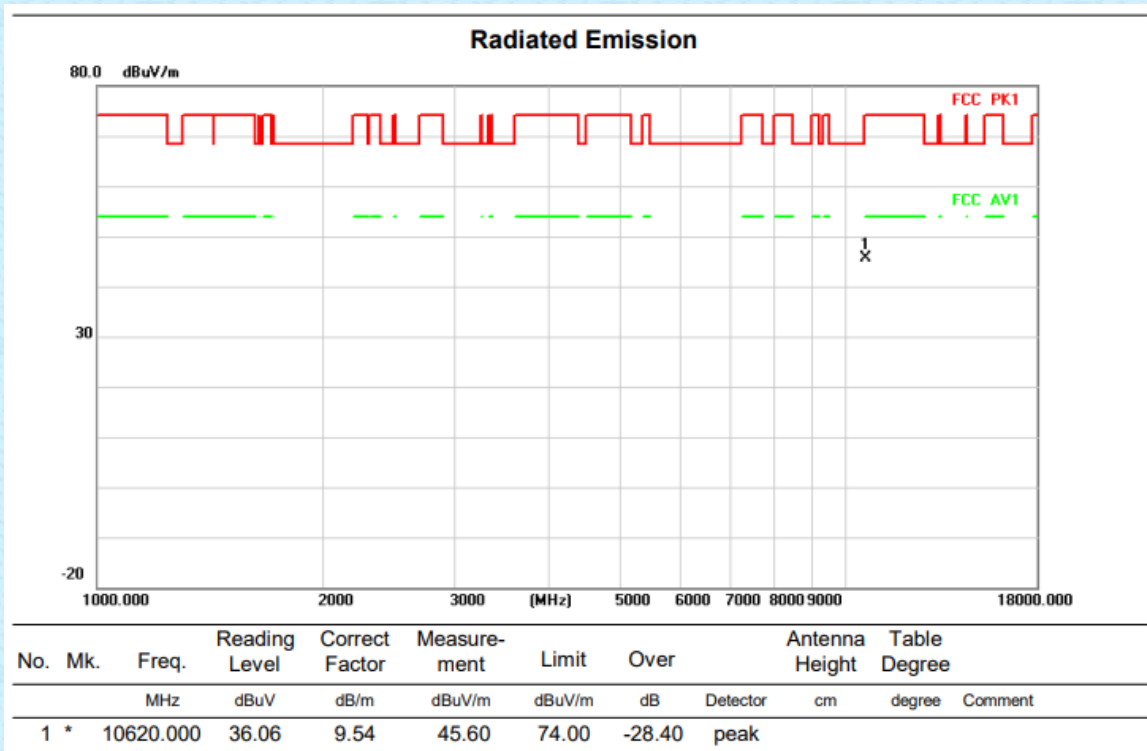

VERTICAL

HORIZONTAL

Above 1G (1GHz~18GHz)	Test mode: 11AC40MIMO	Test Channel:54
-----------------------	-----------------------	-----------------

VERTICAL

HORIZONTAL

Above 1G (1GHz~18GHz)	Test mode: 11AC40MIMO	Test Channel:62
-----------------------	-----------------------	-----------------

VERTICAL

HORIZONTALA

Above 1G (1GHz~18GHz)	Test mode: 11AC40MIMO	Test Channel:102
-----------------------	-----------------------	------------------

VERTICAL

HORIZONTALA