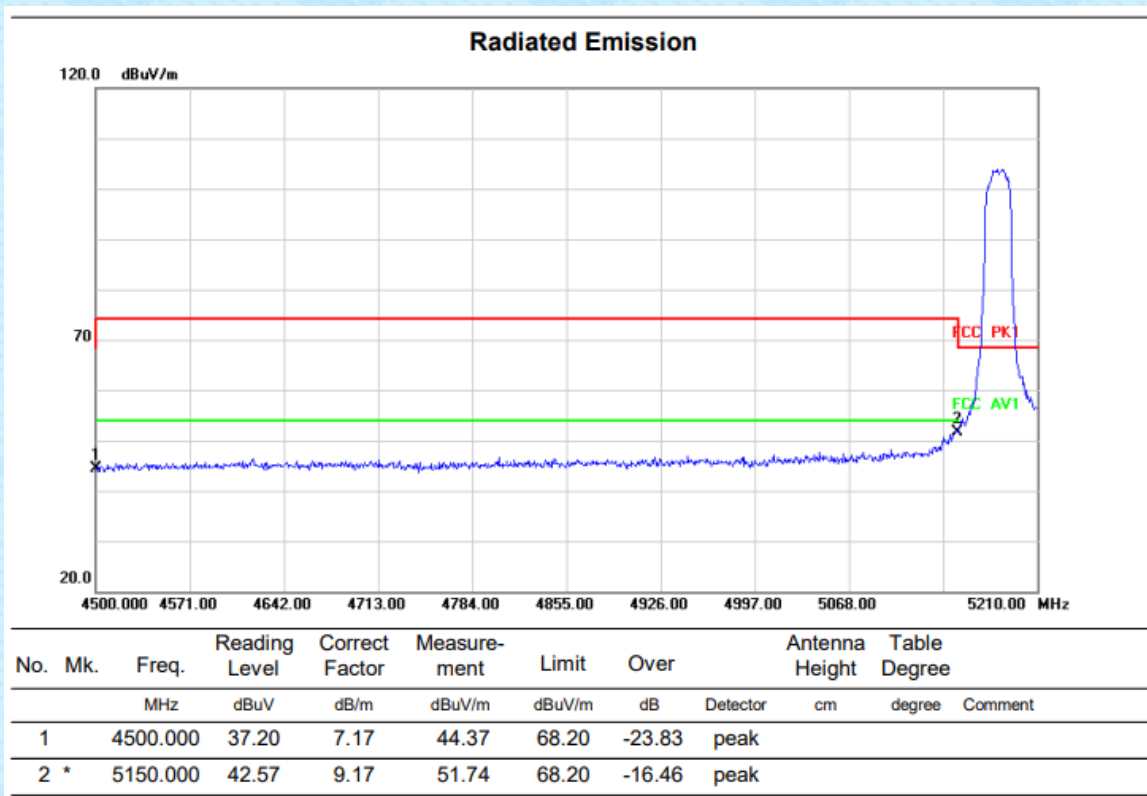

VERTICAL

HORIZONTALA

Above 1G (1GHz~18GHz)

Test mode: 11N40MIMO

Test Channel:159

VERTICAL

HORIZONTALA

Above 1G (1GHz~18GHz)	Test mode: 11AC20MIMO	Test Channel:36
-----------------------	-----------------------	-----------------

VERTICAL

HORIZONTALA

Above 1G (1GHz~18GHz)	Test mode: 11AC20MIMO	Test Channel:40
-----------------------	-----------------------	-----------------

VERTICAL

HORIZONTAL

Above 1G (1GHz~18GHz)	Test mode: 11AC20MIMO	Test Channel:48
-----------------------	-----------------------	-----------------