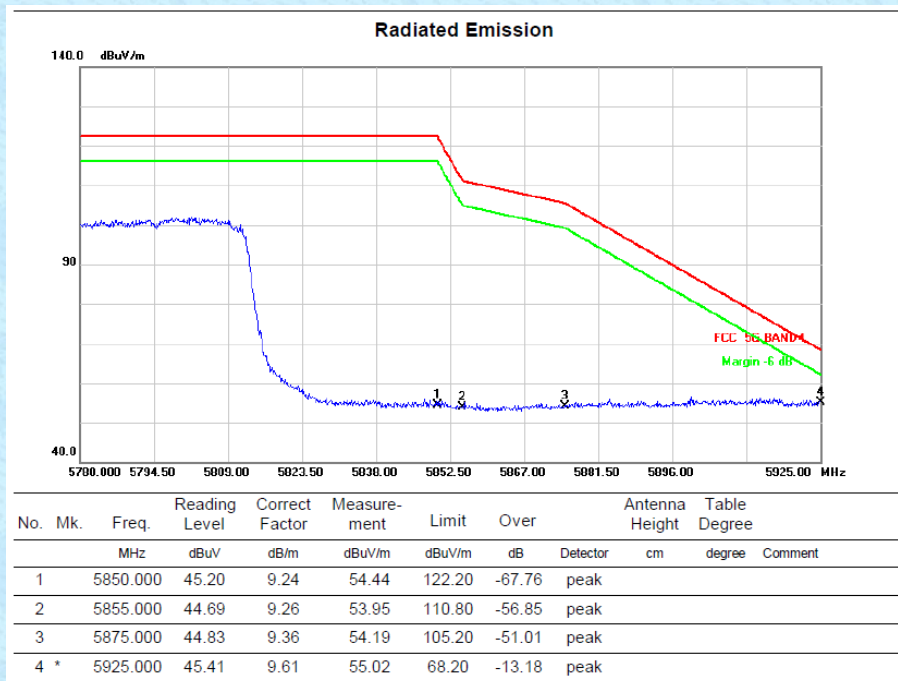

VERTICAL

HORIZONTALA

Above 1G (1GHz~18GHz)

Test mode: 11N40MIMO

Test Channel:159

VERTICAL

HORIZONTALA

Above 1G (1GHz~18GHz)	Test mode: 11AC20MIMO	Test Channel:36
-----------------------	-----------------------	-----------------

VERTICAL

HORIZONTALA

Above 1G (1GHz~18GHz)	Test mode: 11AC20MIMO	Test Channel:40
-----------------------	-----------------------	-----------------

VERTICAL

HORIZONTAL

Above 1G (1GHz~18GHz)	Test mode: 11AC20MIMO	Test Channel:48
-----------------------	-----------------------	-----------------