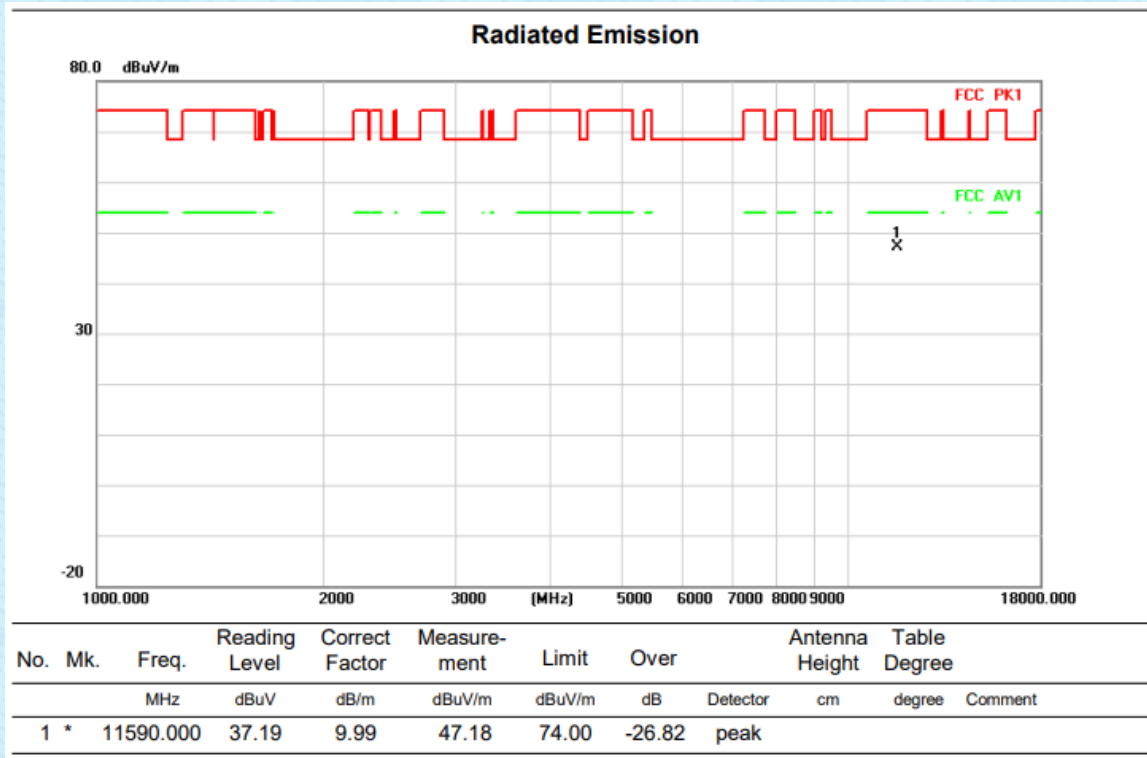

VERTICAL

HORIZONTALA

Above 1G (1GHz~18GHz)

Test mode: 11N40MIMO

Test Channel:159

VERTICAL

HORIZONTALA

Above 1G (1GHz~18GHz)	Test mode: 11AC20MIMO	Test Channel:36
-----------------------	-----------------------	-----------------

VERTICAL

HORIZONTALA

Above 1G (1GHz~18GHz)	Test mode: 11AC20MIMO	Test Channel:40
-----------------------	-----------------------	-----------------

VERTICAL

HORIZONTAL

Above 1G (1GHz~18GHz)	Test mode: 11AC20MIMO	Test Channel:48
-----------------------	-----------------------	-----------------