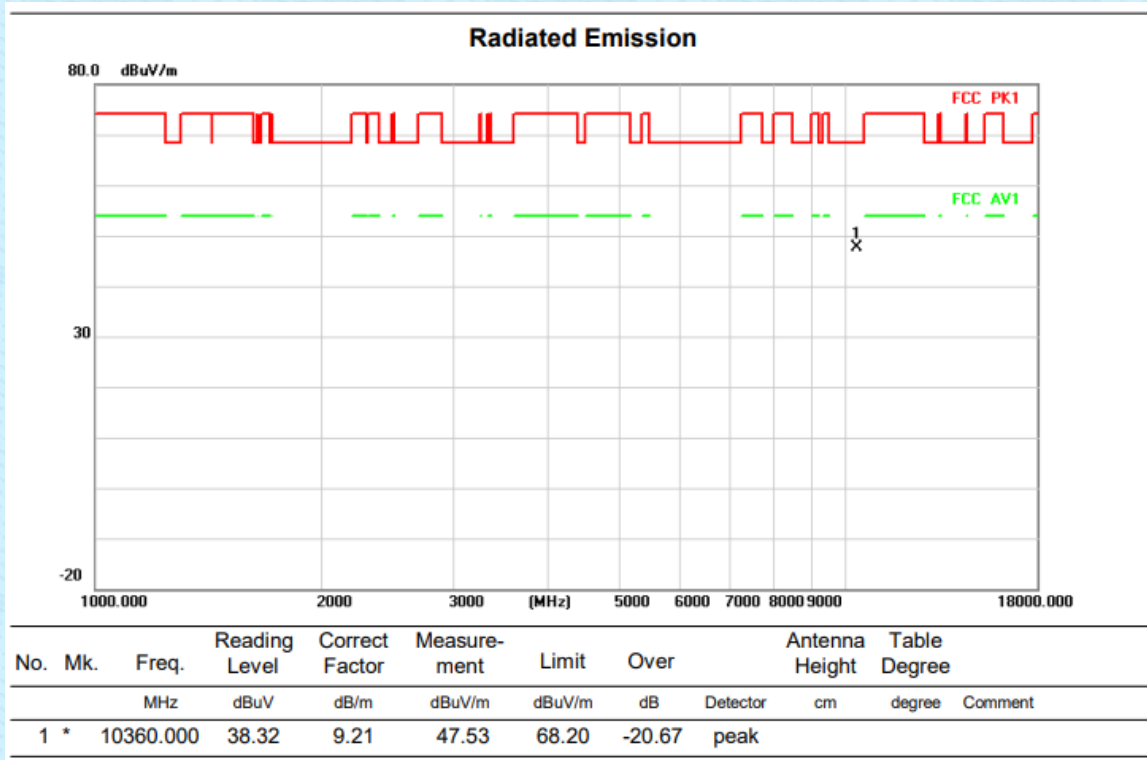

VERTICAL

HORIZONTALA

Above 1G (1GHz~18GHz)

Test mode: 11N40MIMO

Test Channel:159

VERTICAL

HORIZONTALA

Above 1G (1GHz~18GHz)	Test mode: 11AC20MIMO	Test Channel:36
-----------------------	-----------------------	-----------------

VERTICAL

HORIZONTALA

Above 1G (1GHz~18GHz)	Test mode: 11AC20MIMO	Test Channel:40
-----------------------	-----------------------	-----------------

VERTICAL

HORIZONTAL

Above 1G (1GHz~18GHz)	Test mode: 11AC20MIMO	Test Channel:48
-----------------------	-----------------------	-----------------