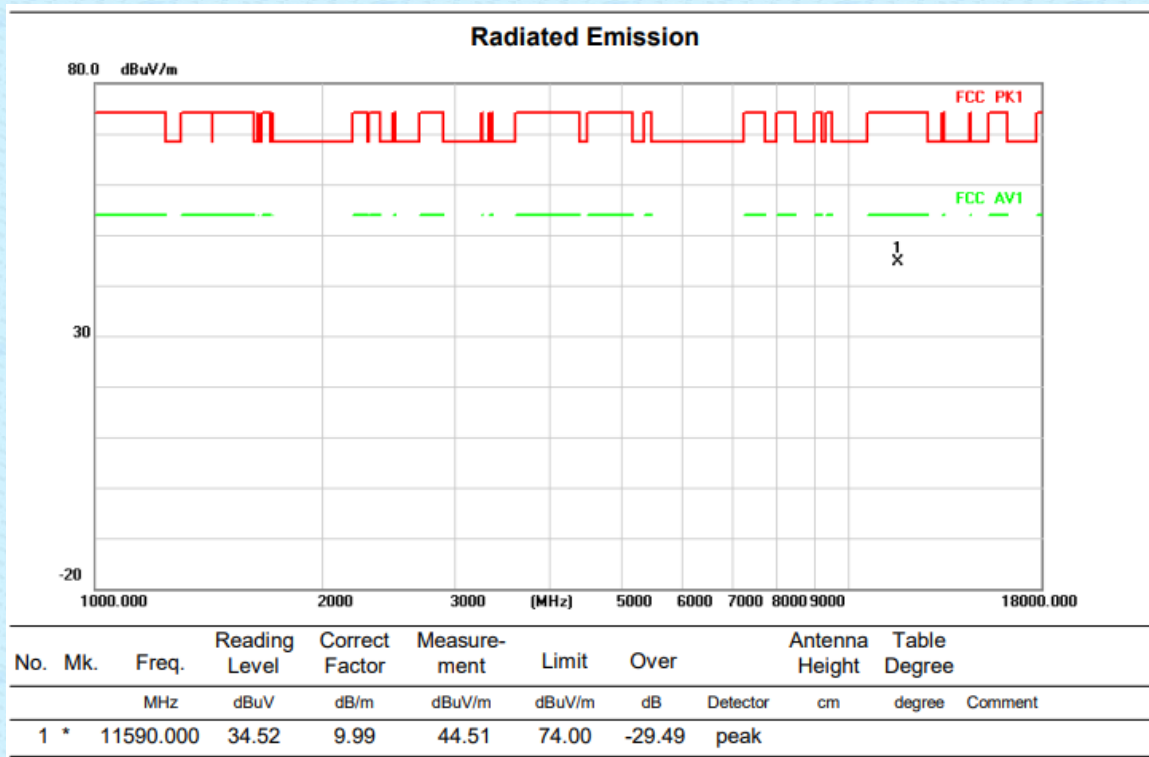

VERTICAL

HORIZONTALA

Above 1G (1GHz~18GHz)

Test mode: 11N40MIMO

Test Channel:159

VERTICAL

HORIZONTALA

Above 1G (1GHz~18GHz)	Test mode: 11AC20MIMO	Test Channel:36
-----------------------	-----------------------	-----------------

VERTICAL

HORIZONTALA

Above 1G (1GHz~18GHz)	Test mode: 11AC20MIMO	Test Channel:40
-----------------------	-----------------------	-----------------

VERTICAL

HORIZONTAL

Above 1G (1GHz~18GHz)	Test mode: 11AC20MIMO	Test Channel:48
-----------------------	-----------------------	-----------------