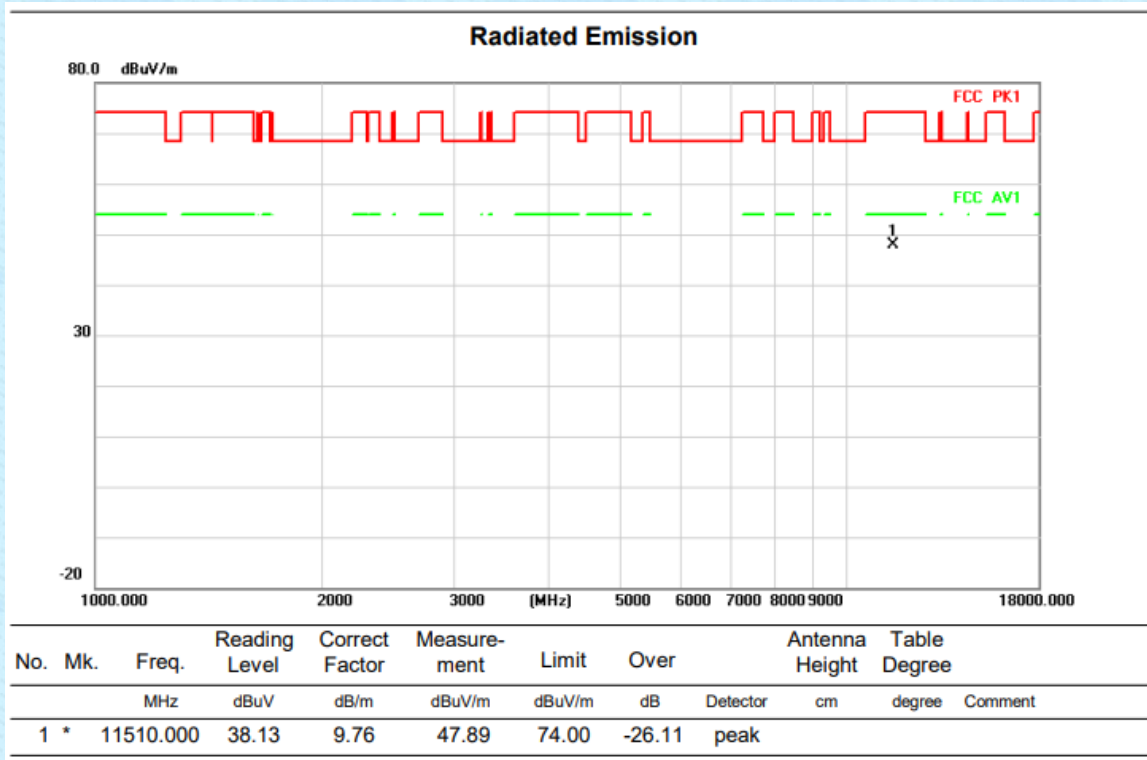

Above 1G (1GHz~18GHz)	Test mode: 11N40MIMO	Test Channel:151

VERTICAL