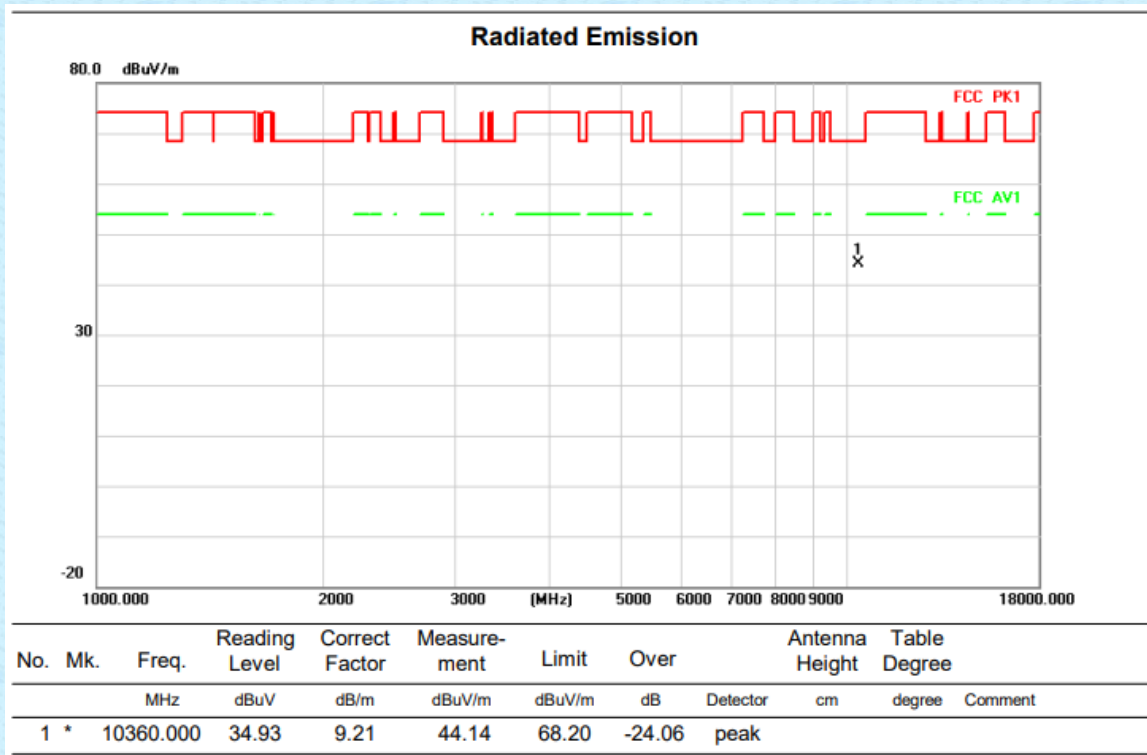

VERTICAL

HORIZONTALA

Above 1G (1GHz~18GHz)

Test mode: 11N40MIMO

Test Channel:159

VERTICAL

HORIZONTALA

Above 1G (1GHz~18GHz)	Test mode: 11AC20MIMO	Test Channel:36
-----------------------	-----------------------	-----------------

VERTICAL

HORIZONTALA

Above 1G (1GHz~18GHz)	Test mode: 11AC20MIMO	Test Channel:40
-----------------------	-----------------------	-----------------

VERTICAL

HORIZONTAL

Above 1G (1GHz~18GHz)	Test mode: 11AC20MIMO	Test Channel:48
-----------------------	-----------------------	-----------------