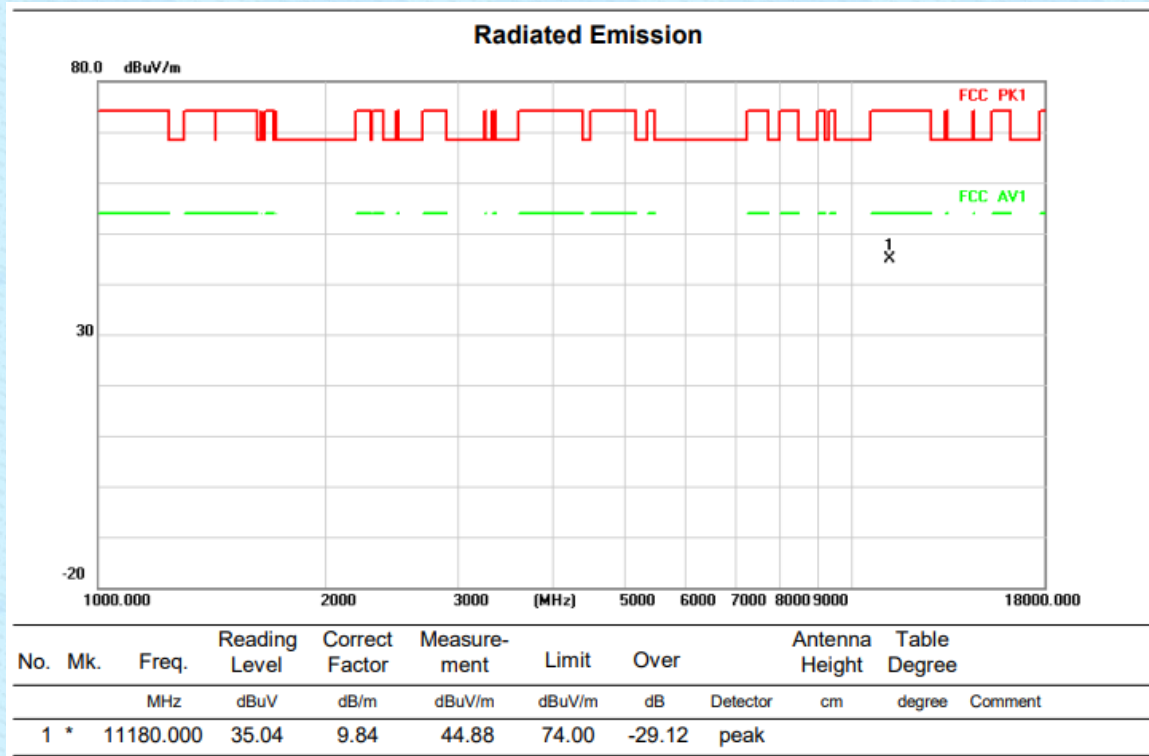

Above 1G (1GHz~18GHz)	Test mode: 11N40MIMO	Test Channel:118

VERTICAL