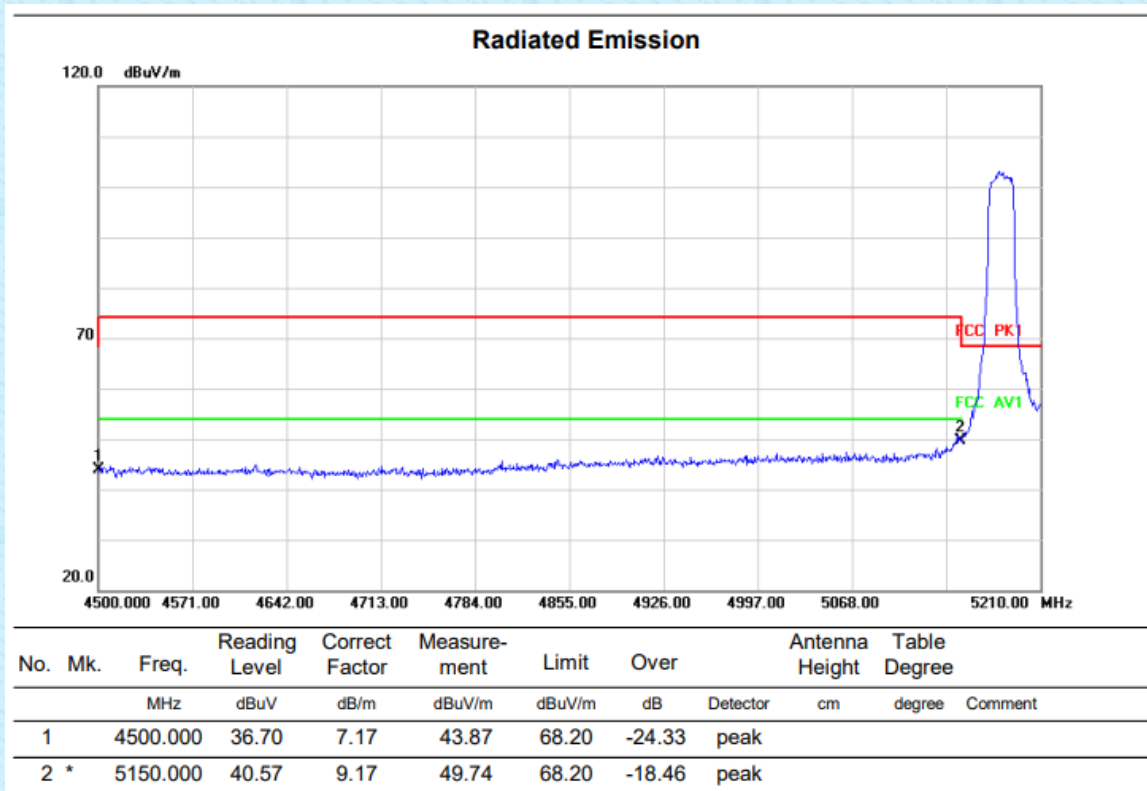

VERTICAL

HORIZONTALA

Above 1G (1GHz~18GHz)

Test mode: 11N40MIMO

Test Channel:159

VERTICAL

HORIZONTALA

Above 1G (1GHz~18GHz)	Test mode: 11AC20MIMO	Test Channel:36
-----------------------	-----------------------	-----------------

VERTICAL

HORIZONTALA

Above 1G (1GHz~18GHz)	Test mode: 11AC20MIMO	Test Channel:40
-----------------------	-----------------------	-----------------

VERTICAL

HORIZONTAL

Above 1G (1GHz~18GHz)	Test mode: 11AC20MIMO	Test Channel:48
-----------------------	-----------------------	-----------------