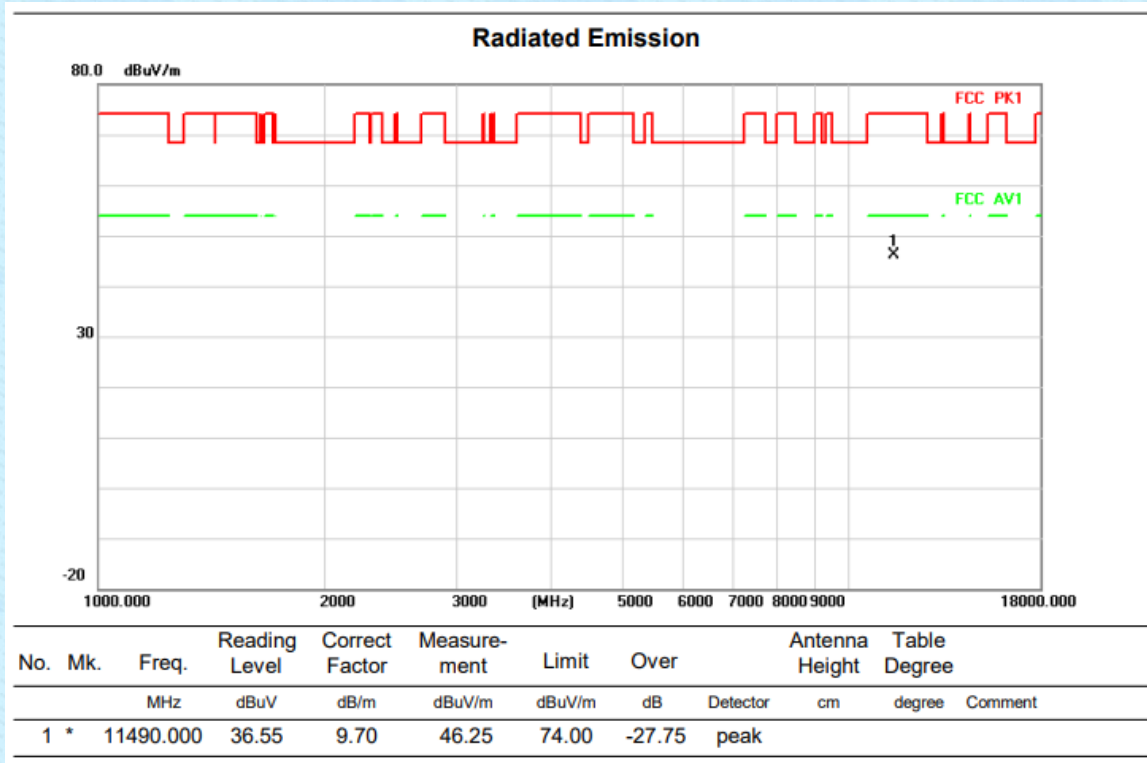

Above 1G (1GHz~18GHz)	Test mode: 11N20MIMO	Test Channel:149

VERTICAL