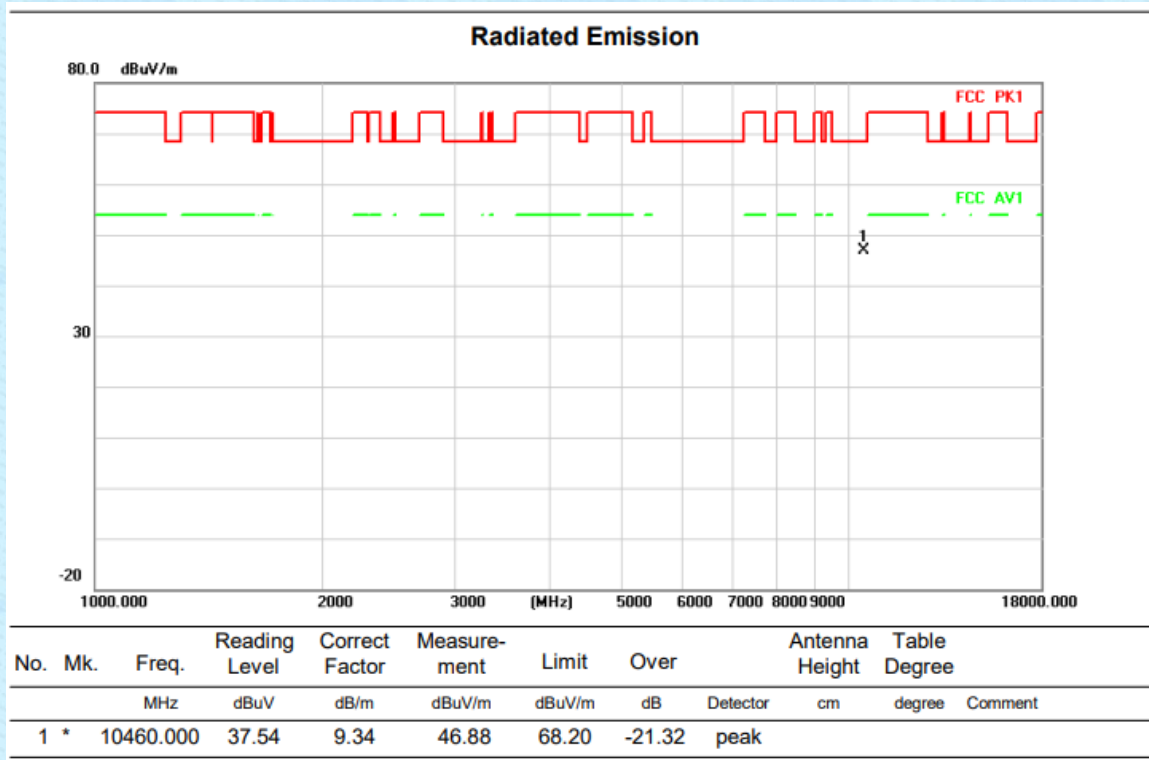

Above 1G (1GHz~18GHz)	Test mode: 11N40MIMO	Test Channel:46

VERTICAL