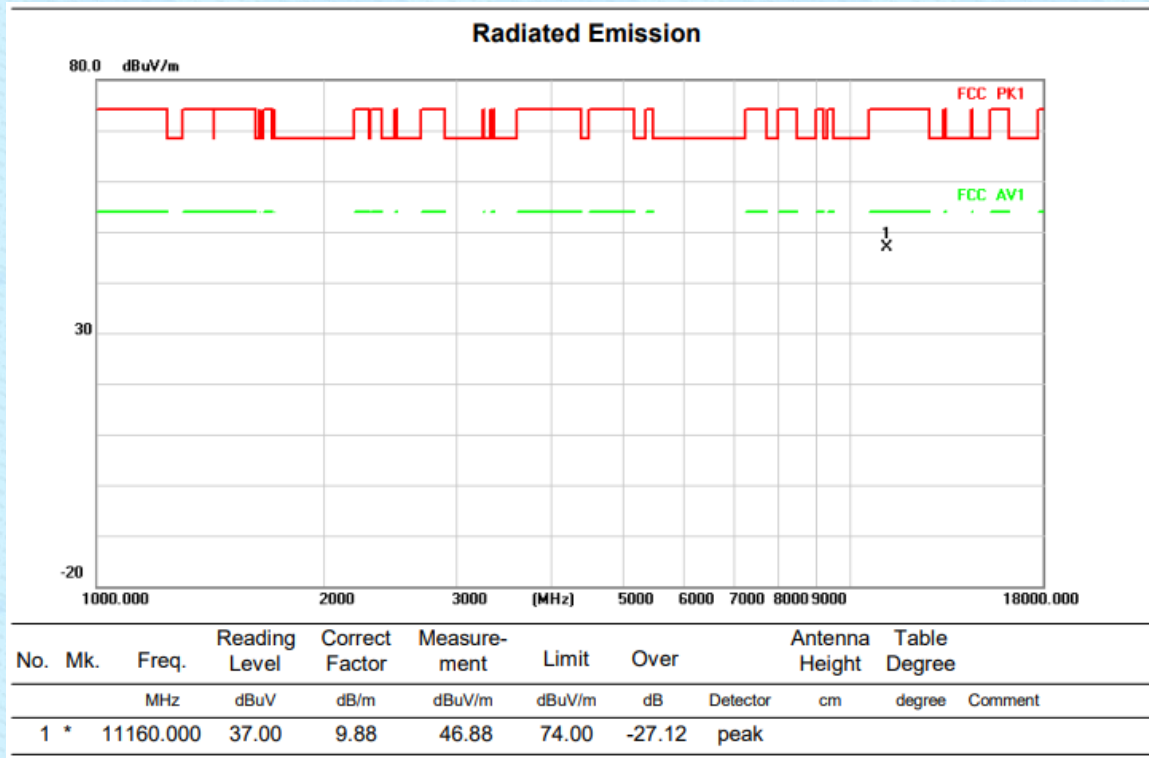

Above 1G (1GHz~18GHz)	Test mode: 11N20MIMO	Test Channel:116

VERTICAL