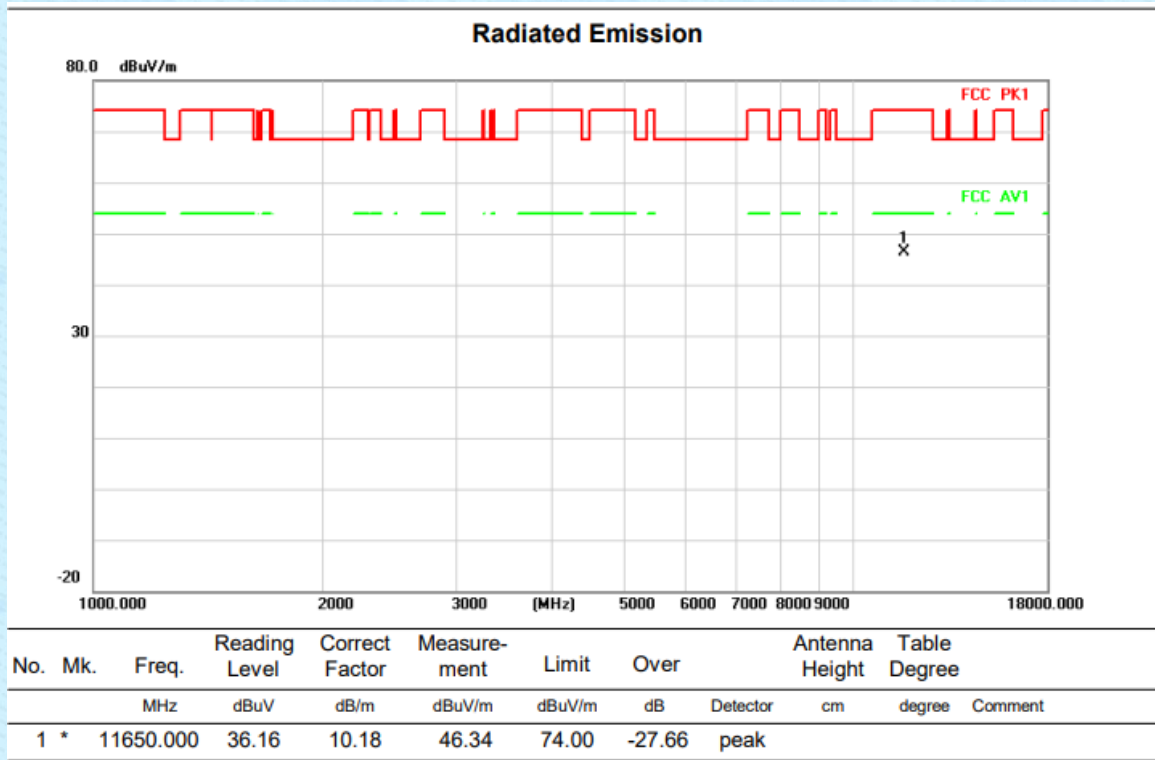

Above 1G (1GHz~18GHz)	Test mode: 11N20MIMO	Test Channel:165

VERTICAL