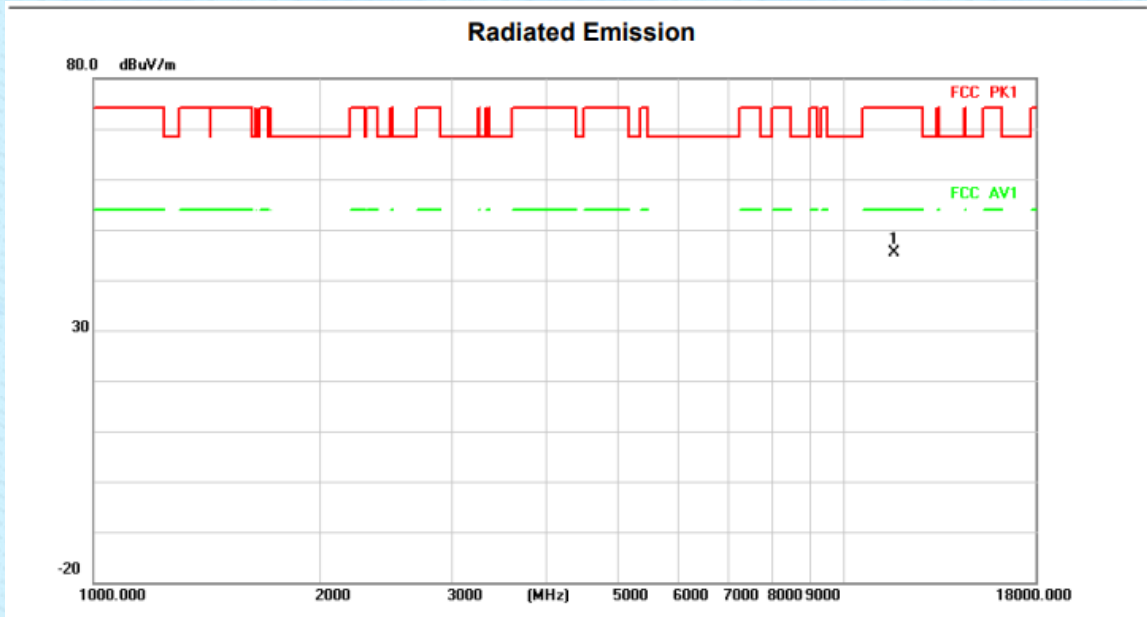

Above 1G (1GHz~18GHz)	Test mode: 11A-CDD	Test Channel:165

VERTICAL

No.	Mk.	Freq.	Reading Level	Correct Factor	Measurement	Limit	Over	Antenna Height	Table Degree
		MHz	dBuV	dB/m	dBuV/m	dBuV/m	dB	cm	degree
1	*	11650.000	35.23	10.18	45.41	74.00	-28.59	peak