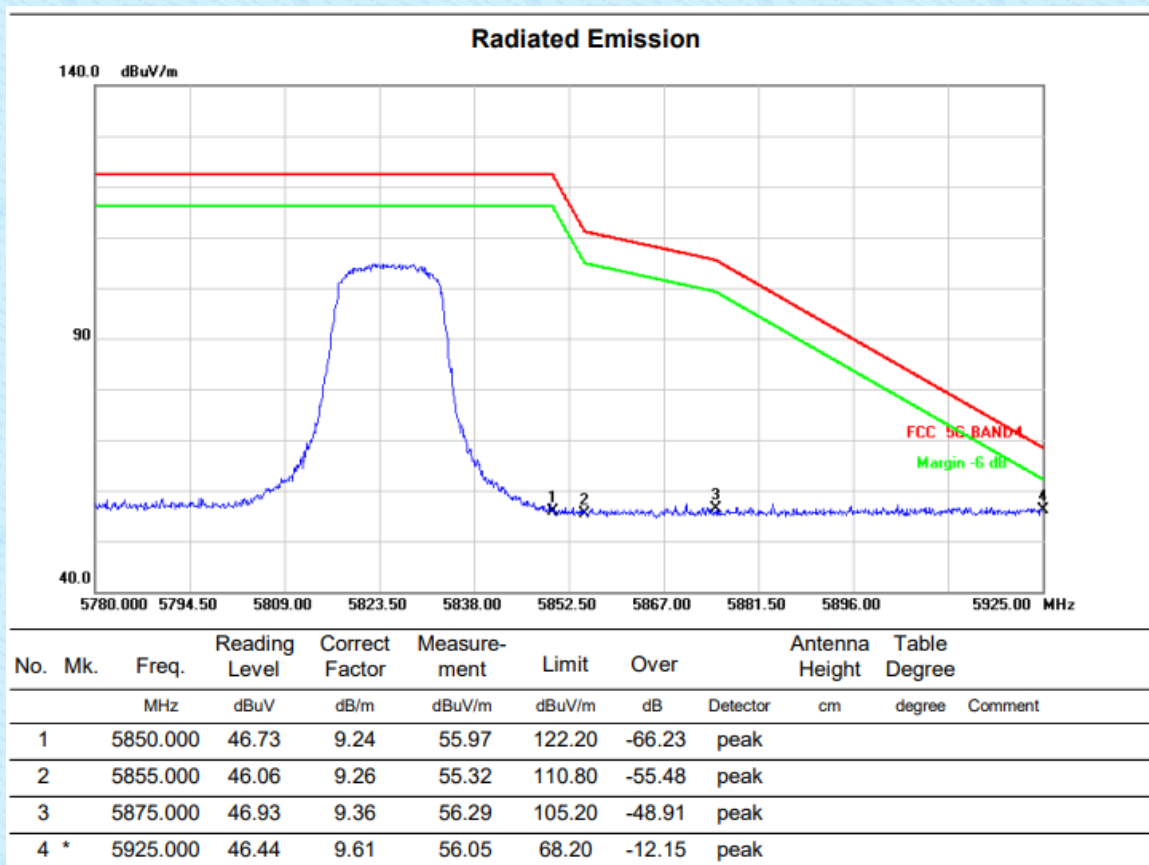

VERTICAL

No.	Mk.	Freq.	Reading Level	Correct Factor	Measurement	Limit	Over	Antenna Height	Table Degree
		MHz	dBuV	dB/m	dBuV/m	dBuV/m	dB	cm	degree
1	*	11650.000	35.23	10.18	45.41	74.00	-28.59	peak	

No.	Mk.	Freq.	Reading Level	Correct Factor	Measurement	Limit	Over	Antenna Height	Table Degree
		MHz	dBuV	dB/m	dBuV/m	dBuV/m	dB	cm	degree
1		5850.000	50.08	9.24	59.32	122.20	-62.88	peak	
2		5855.000	46.57	9.26	55.83	110.80	-54.97	peak	
3		5875.000	45.97	9.36	55.33	105.20	-49.87	peak	
4	*	5925.000	46.73	9.61	56.34	68.20	-11.86	peak	

HORIZONTALA

Above 1G (1GHz~18GHz)	Test mode: 11N20MIMO	Test Channel:36
-----------------------	----------------------	-----------------

VERTICAL

HORIZONTALA

Above 1G (1GHz~18GHz)	Test mode: 11N20MIMO	Test Channel:40
-----------------------	----------------------	-----------------