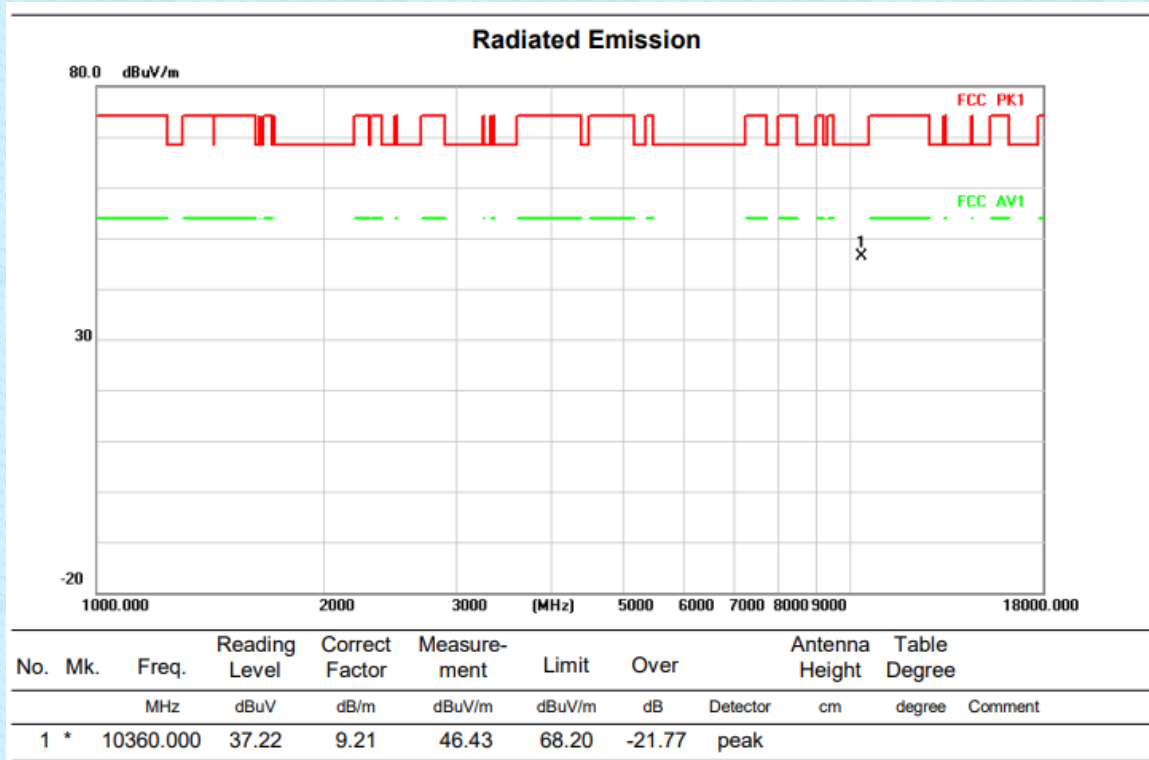

Above 1G (1GHz~18GHz)	Test mode: 11N20MIMO	Test Channel:36

VERTICAL