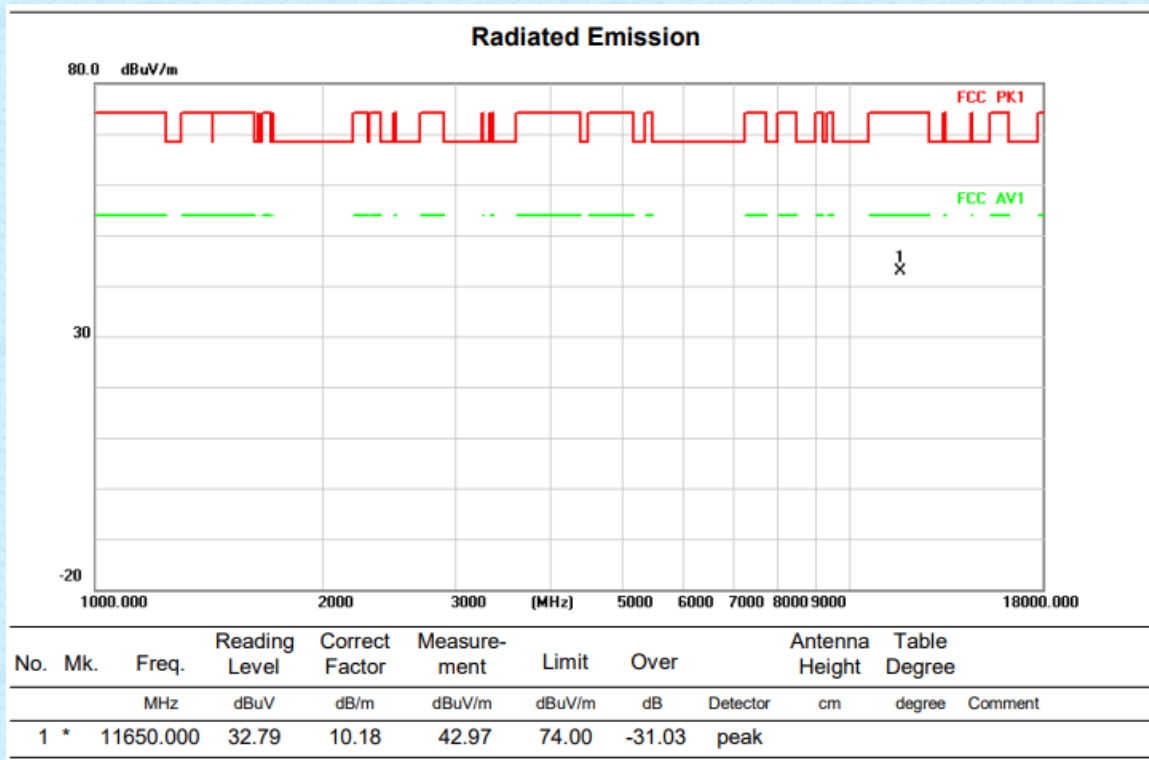

HORIZONTALA