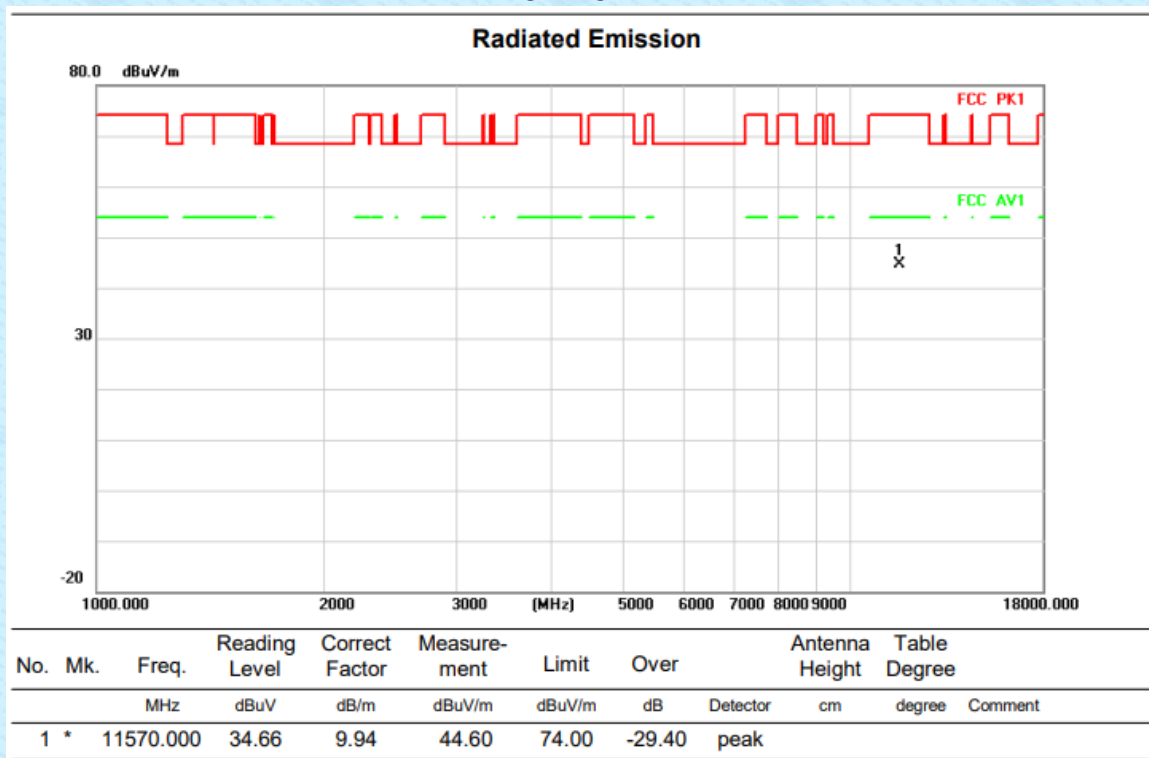

VERTICAL

HORIZONTALA

Above 1G (1GHz~18GHz)	Test mode: 11A-CDD	Test Channel:157
-----------------------	--------------------	------------------

VERTICAL

HORIZONTAL

Above 1G (1GHz~18GHz)	Test mode: 11A-CDD	Test Channel:165
-----------------------	--------------------	------------------

VERTICAL

No.	Mk.	Freq.	Reading Level	Correct Factor	Measurement	Limit	Over	Antenna Height	Table Degree
		MHz	dBuV	dB/m	dBuV/m	dBuV/m	dB	cm	degree
1	*	11650.000	35.23	10.18	45.41	74.00	-28.59	peak	

No.	Mk.	Freq.	Reading Level	Correct Factor	Measurement	Limit	Over	Antenna Height	Table Degree
		MHz	dBuV	dB/m	dBuV/m	dBuV/m	dB	cm	degree
1		5850.000	50.08	9.24	59.32	122.20	-62.88	peak	
2		5855.000	46.57	9.26	55.83	110.80	-54.97	peak	
3		5875.000	45.97	9.36	55.33	105.20	-49.87	peak	
4	*	5925.000	46.73	9.61	56.34	68.20	-11.86	peak	