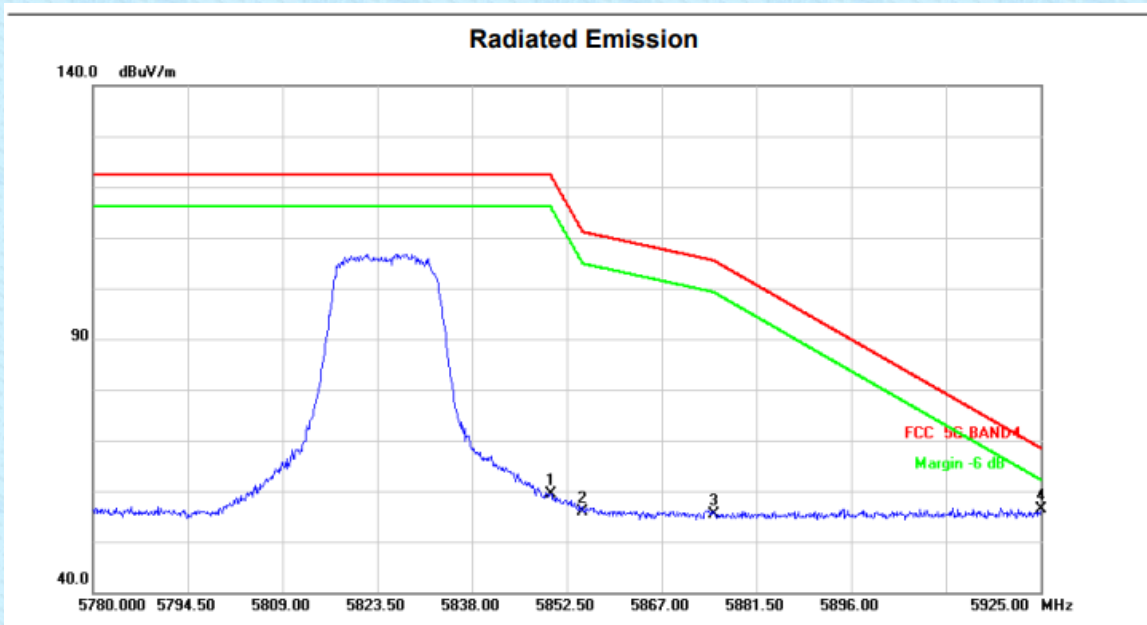

VERTICAL

HORIZONTALA

Above 1G (1GHz~18GHz)	Test mode: 11A-CDD	Test Channel:157
-----------------------	--------------------	------------------

VERTICAL

HORIZONTAL

Above 1G (1GHz~18GHz)	Test mode: 11A-CDD	Test Channel:165
-----------------------	--------------------	------------------

VERTICAL

No.	Mk.	Freq.	Reading Level	Correct Factor	Measurement	Limit	Over	Antenna Height	Table Degree
		MHz	dBuV	dB/m	dBuV/m	dBuV/m	dB	cm	degree
1	*	11650.000	35.23	10.18	45.41	74.00	-28.59	peak	

No.	Mk.	Freq.	Reading Level	Correct Factor	Measurement	Limit	Over	Antenna Height	Table Degree
		MHz	dBuV	dB/m	dBuV/m	dBuV/m	dB	cm	degree
1		5850.000	50.08	9.24	59.32	122.20	-62.88	peak	
2		5855.000	46.57	9.26	55.83	110.80	-54.97	peak	
3		5875.000	45.97	9.36	55.33	105.20	-49.87	peak	
4	*	5925.000	46.73	9.61	56.34	68.20	-11.86	peak	