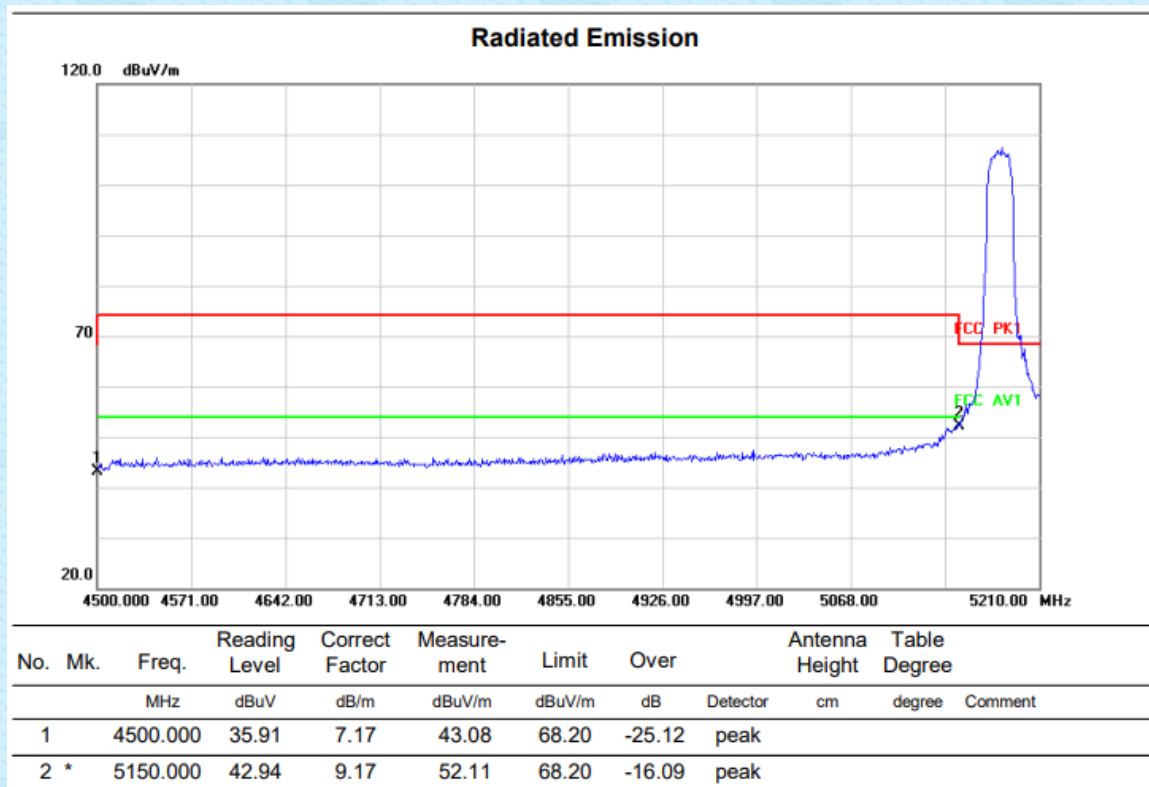

VERTICAL

No.	Mk.	Freq.	Reading Level	Correct Factor	Measurement	Limit	Over	Antenna Height	Table Degree
		MHz	dBuV	dB/m	dBuV/m	dBuV/m	dB	cm	degree
1	*	11650.000	35.23	10.18	45.41	74.00	-28.59	peak	

No.	Mk.	Freq.	Reading Level	Correct Factor	Measurement	Limit	Over	Antenna Height	Table Degree
		MHz	dBuV	dB/m	dBuV/m	dBuV/m	dB	cm	degree
1		5850.000	50.08	9.24	59.32	122.20	-62.88	peak	
2		5855.000	46.57	9.26	55.83	110.80	-54.97	peak	
3		5875.000	45.97	9.36	55.33	105.20	-49.87	peak	
4	*	5925.000	46.73	9.61	56.34	68.20	-11.86	peak	

HORIZONTALA

Above 1G (1GHz~18GHz)	Test mode: 11N20MIMO	Test Channel:36
-----------------------	----------------------	-----------------

VERTICAL

HORIZONTALA

Above 1G (1GHz~18GHz)	Test mode: 11N20MIMO	Test Channel:40
-----------------------	----------------------	-----------------