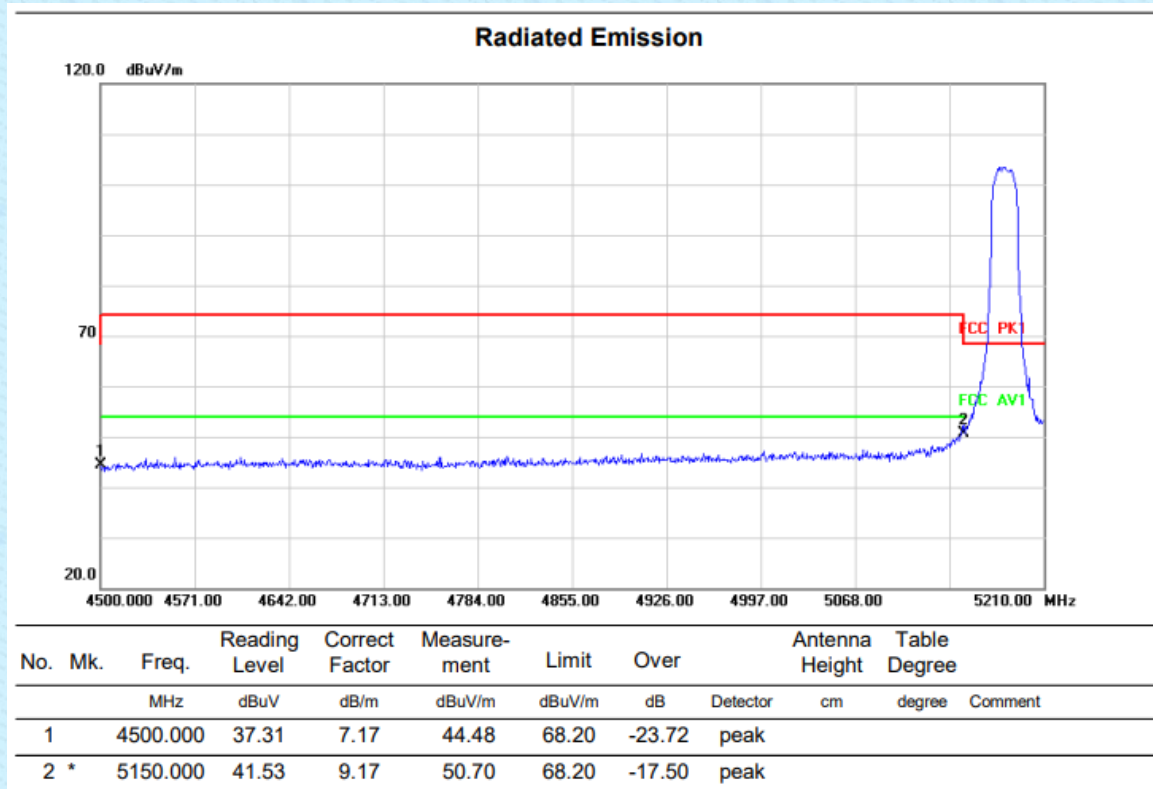

VERTICAL

No.	Mk.	Freq.	Reading Level	Correct Factor	Measurement	Limit	Over	Antenna Height	Table Degree
		MHz	dBuV	dB/m	dBuV/m	dBuV/m	dB	cm	degree
1	*	11650.000	35.23	10.18	45.41	74.00	-28.59	peak	

No.	Mk.	Freq.	Reading Level	Correct Factor	Measurement	Limit	Over	Antenna Height	Table Degree
		MHz	dBuV	dB/m	dBuV/m	dBuV/m	dB	cm	degree
1		5850.000	50.08	9.24	59.32	122.20	-62.88	peak	
2		5855.000	46.57	9.26	55.83	110.80	-54.97	peak	
3		5875.000	45.97	9.36	55.33	105.20	-49.87	peak	
4	*	5925.000	46.73	9.61	56.34	68.20	-11.86	peak	

HORIZONTALA

Above 1G (1GHz~18GHz)	Test mode: 11N20MIMO	Test Channel:36
-----------------------	----------------------	-----------------

VERTICAL

HORIZONTALA

Above 1G (1GHz~18GHz)	Test mode: 11N20MIMO	Test Channel:40
-----------------------	----------------------	-----------------

VERTICAL

HORIZONTAL

Above 1G (1GHz~18GHz)	Test mode: 11N20MIMO	Test Channel:48
-----------------------	----------------------	-----------------

VERTICAL

HORIZONTAL

Above 1G (1GHz~18GHz)	Test mode: 11N20MIMO	Test Channel:52
-----------------------	----------------------	-----------------