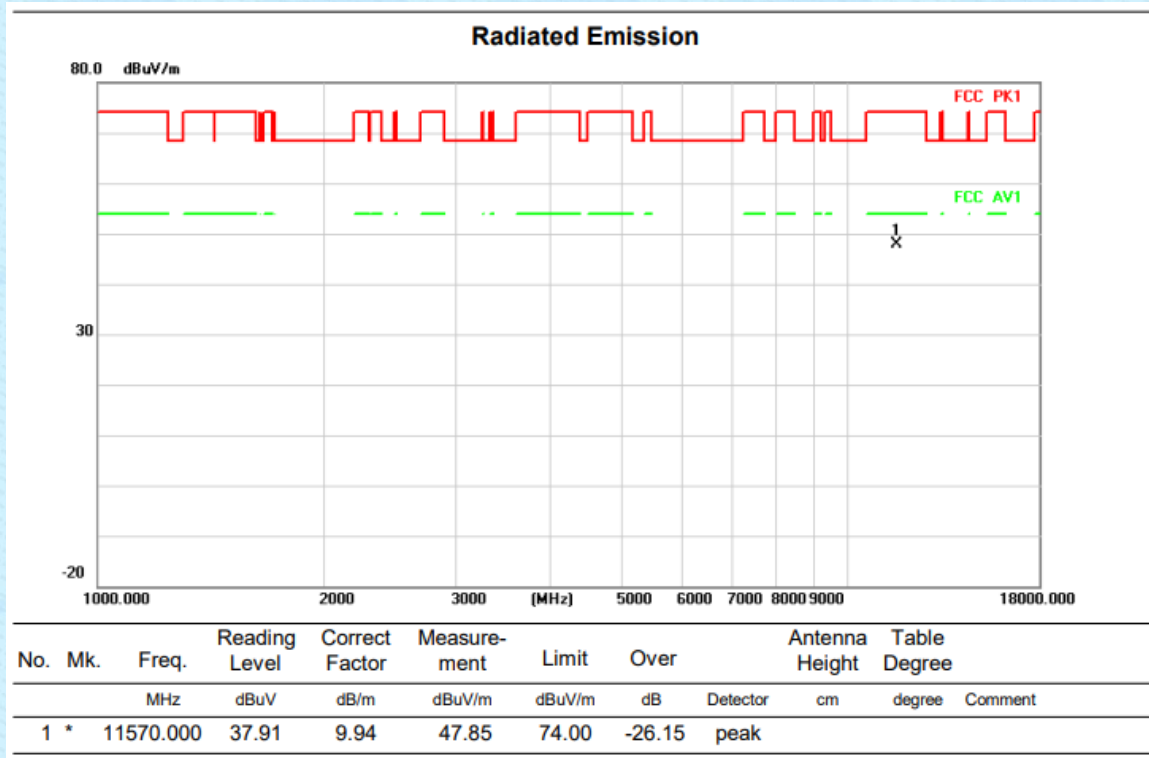

VERTICAL

HORIZONTALA

Above 1G (1GHz~18GHz)	Test mode: 11A-CDD	Test Channel:157
-----------------------	--------------------	------------------

VERTICAL

HORIZONTAL

Above 1G (1GHz~18GHz)	Test mode: 11A-CDD	Test Channel:165
-----------------------	--------------------	------------------

VERTICAL

No.	Mk.	Freq.	Reading Level	Correct Factor	Measurement	Limit	Over	Antenna Height	Table Degree
		MHz	dBuV	dB/m	dBuV/m	dBuV/m	dB	cm	degree
1	*	11650.000	35.23	10.18	45.41	74.00	-28.59	peak	

No.	Mk.	Freq.	Reading Level	Correct Factor	Measurement	Limit	Over	Antenna Height	Table Degree
		MHz	dBuV	dB/m	dBuV/m	dBuV/m	dB	cm	degree
1		5850.000	50.08	9.24	59.32	122.20	-62.88	peak	
2		5855.000	46.57	9.26	55.83	110.80	-54.97	peak	
3		5875.000	45.97	9.36	55.33	105.20	-49.87	peak	
4	*	5925.000	46.73	9.61	56.34	68.20	-11.86	peak	