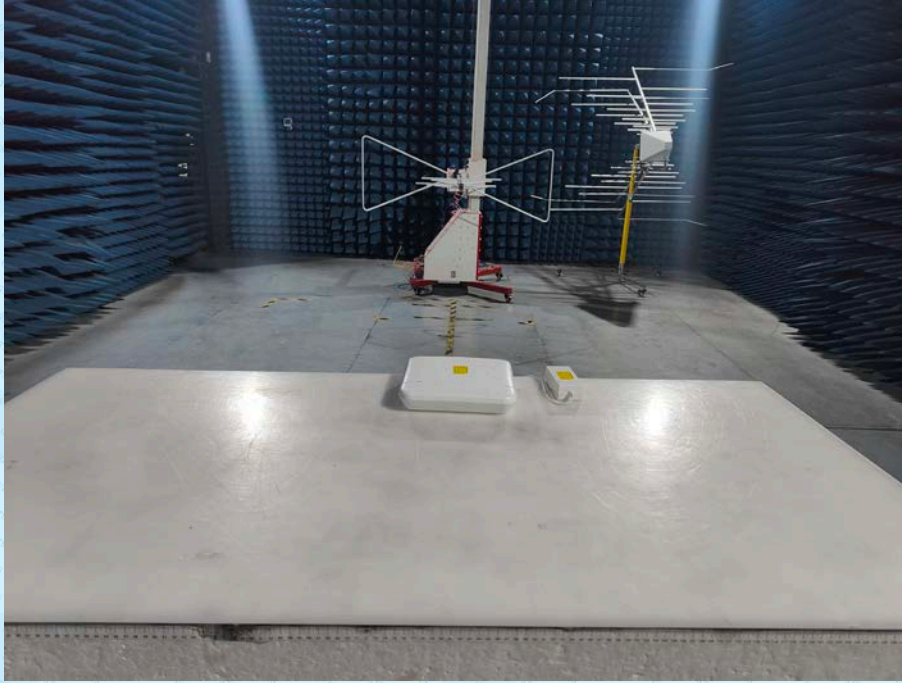

Product Name: Intelligent Wireless Access Point

Test Model No.: TS-MWI3000C

Test Setup Photo

Radiated Emission

Conducted Emission

DFS

-----End-----