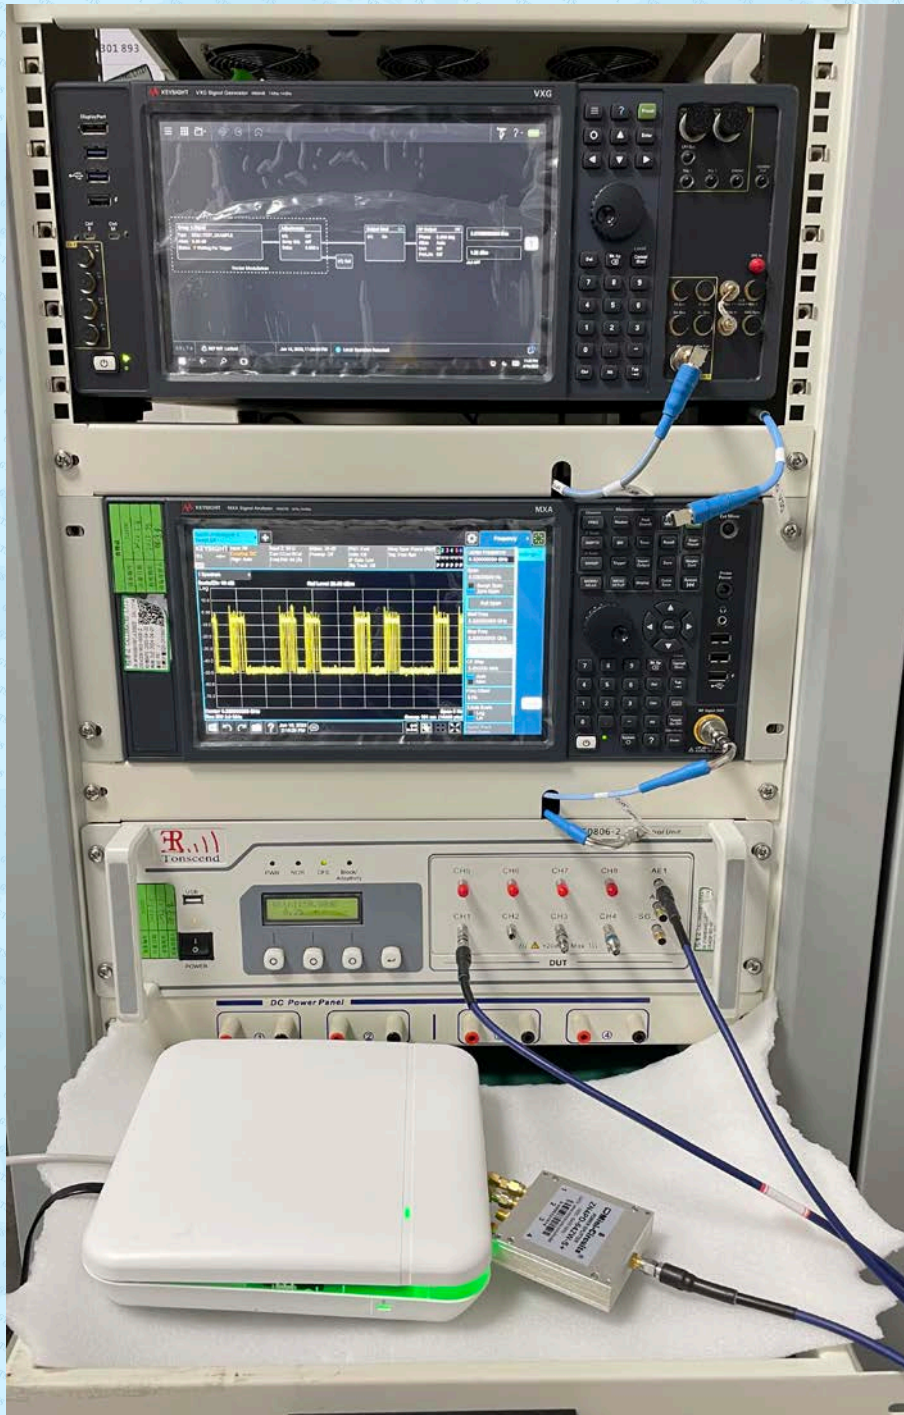

Product Name: Intelligent Wireless Access Point

Test Model No.: TS-MWI3000C

Test Setup Photo

Radiated Emission

Conducted Emission

DFS

-----End-----