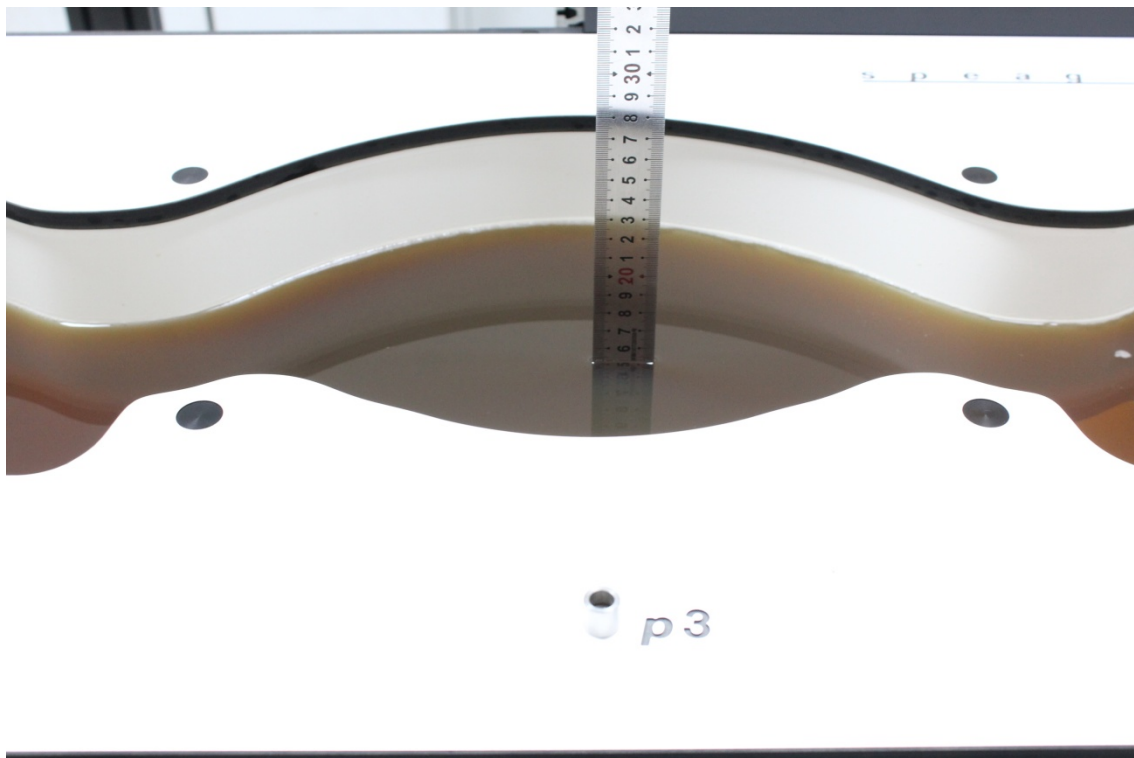

APPENDIX B EUT TEST POSITION PHOTOS

Liquid depth $\geq 15\text{cm}$

- Phantom: SAM-Twin V8.0 P1aP2a; Type: QD 000 P41 AA ; Serial: 1962

Head Left Cheek Setup Photo

Head Left Tilt Setup Photo

Head Right Cheek Setup Photo

Head Right Tilt Setup Photo

Body (Worn) Back Setup Photo (10mm)

Body Left Setup Photo (10mm)

Body Right Setup Photo (10mm)

Body Bottom Setup Photo (10mm)

Body Top Setup Photo (10mm)