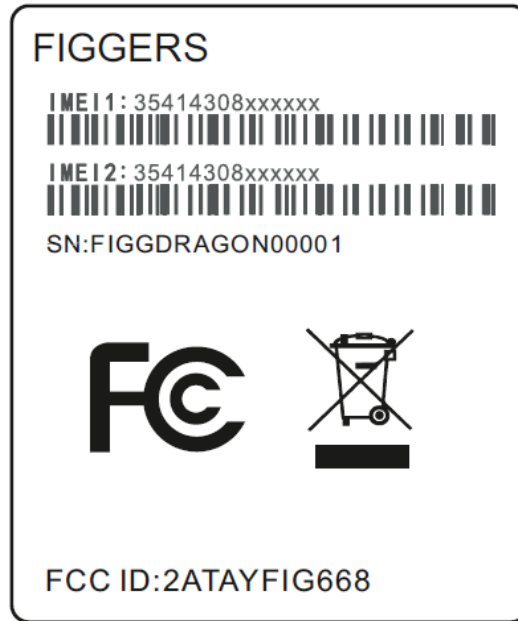

## EXHIBIT A - FCC ID LABEL AND LOCATION

### FCC ID Label

### FCC ID Label Location Information

The label shown shall be permanently affixed at a conspicuous location on the device and be readily visible to the user at the time purchase (Labeling requirements per 2.925)