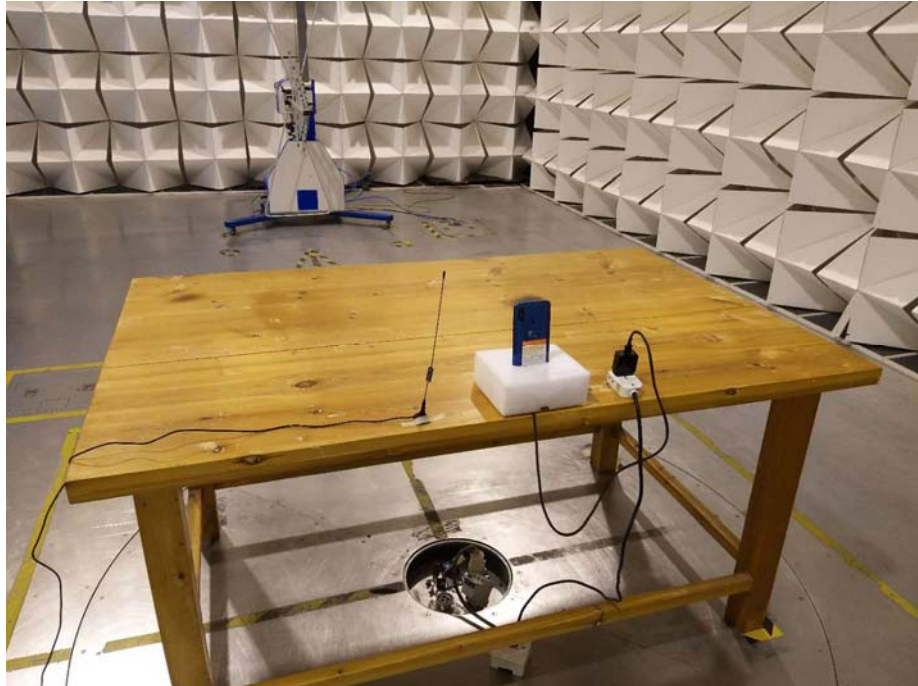

**2G/3G/4G Setup photo Model F3 FCC ID: 2ATAY-F3**

**Photograph - Spurious Emissions Radiated Test Setup**

Below 30MHz Test Site 2#

For 30MHz-1000MHz Test Site 2#

## Appendix WTS19S04025243W\_Photos

---

For Above 1GHz Test Site 1#