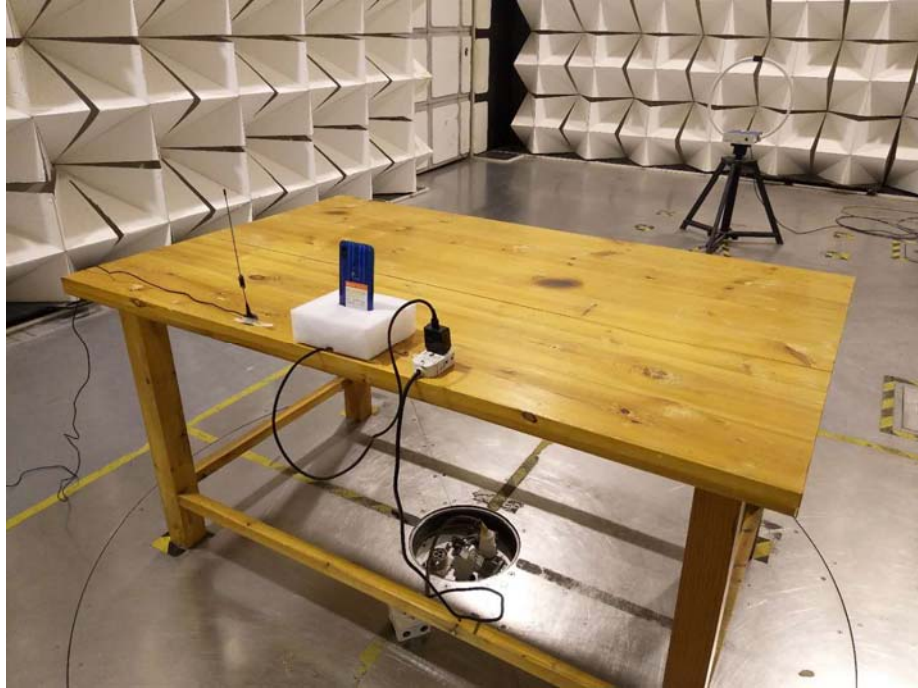

**2G/3G/4G Setup photo Model F3 FCC ID: 2ATAY-F3**

**Photograph - Spurious Emissions Radiated Test Setup**

Below 30MHz Test Site 2#

For 30MHz-1000MHz Test Site 2#