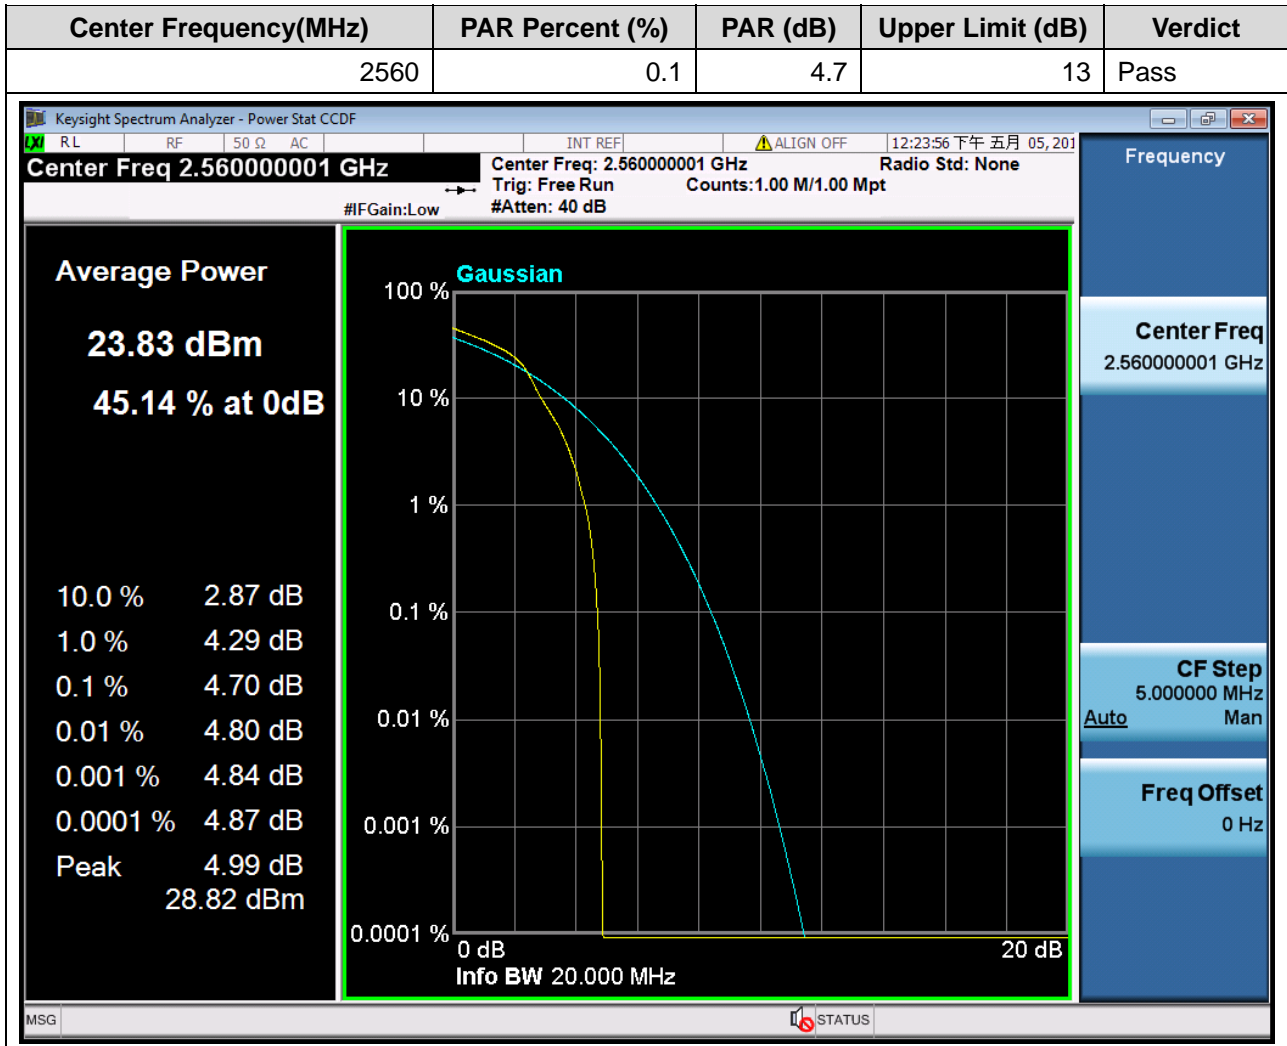

1.166. LTE Peak to Average Ratio(NTNV)(Subtest:166, Channel:21350, Bandwidth:20, Modulation:Q16, RB Number: 1, RB Position:LOW)

1.167. LTE Peak to Average Ratio(NTNV)(Subtest:167, Channel:21350, Bandwidth:20, Modulation:Q16, RB Number: 1, RB Position:MID)

1.168. LTE Peak to Average Ratio(NTNV)(Subtest:168, Channel:21350, Bandwidth:20, Modulation:Q16, RB Number: 1, RB Position:HIGH)

END