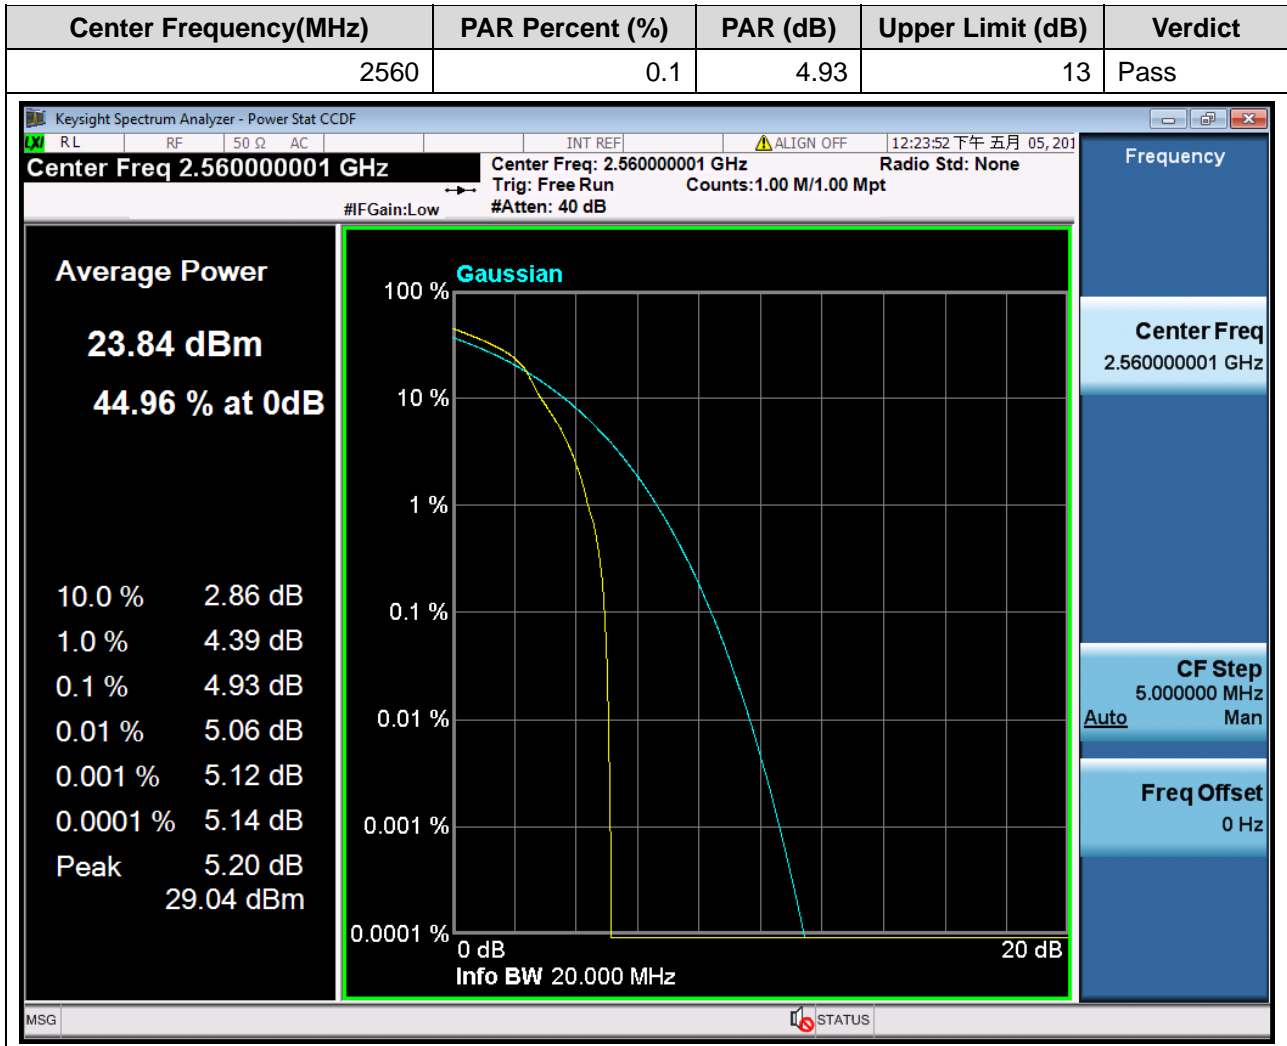

1.166. LTE Peak to Average Ratio(NTNV)(Subtest:166, Channel:21350, Bandwidth:20, Modulation:Q16, RB Number: 1, RB Position:LOW)

1.167. LTE Peak to Average Ratio(NTNV)(Subtest:167, Channel:21350, Bandwidth:20, Modulation:Q16, RB Number: 1, RB Position:MID)

1.168. LTE Peak to Average Ratio(NTNV)(Subtest:168, Channel:21350, Bandwidth:20, Modulation:Q16, RB Number: 1, RB Position:HIGH)

END