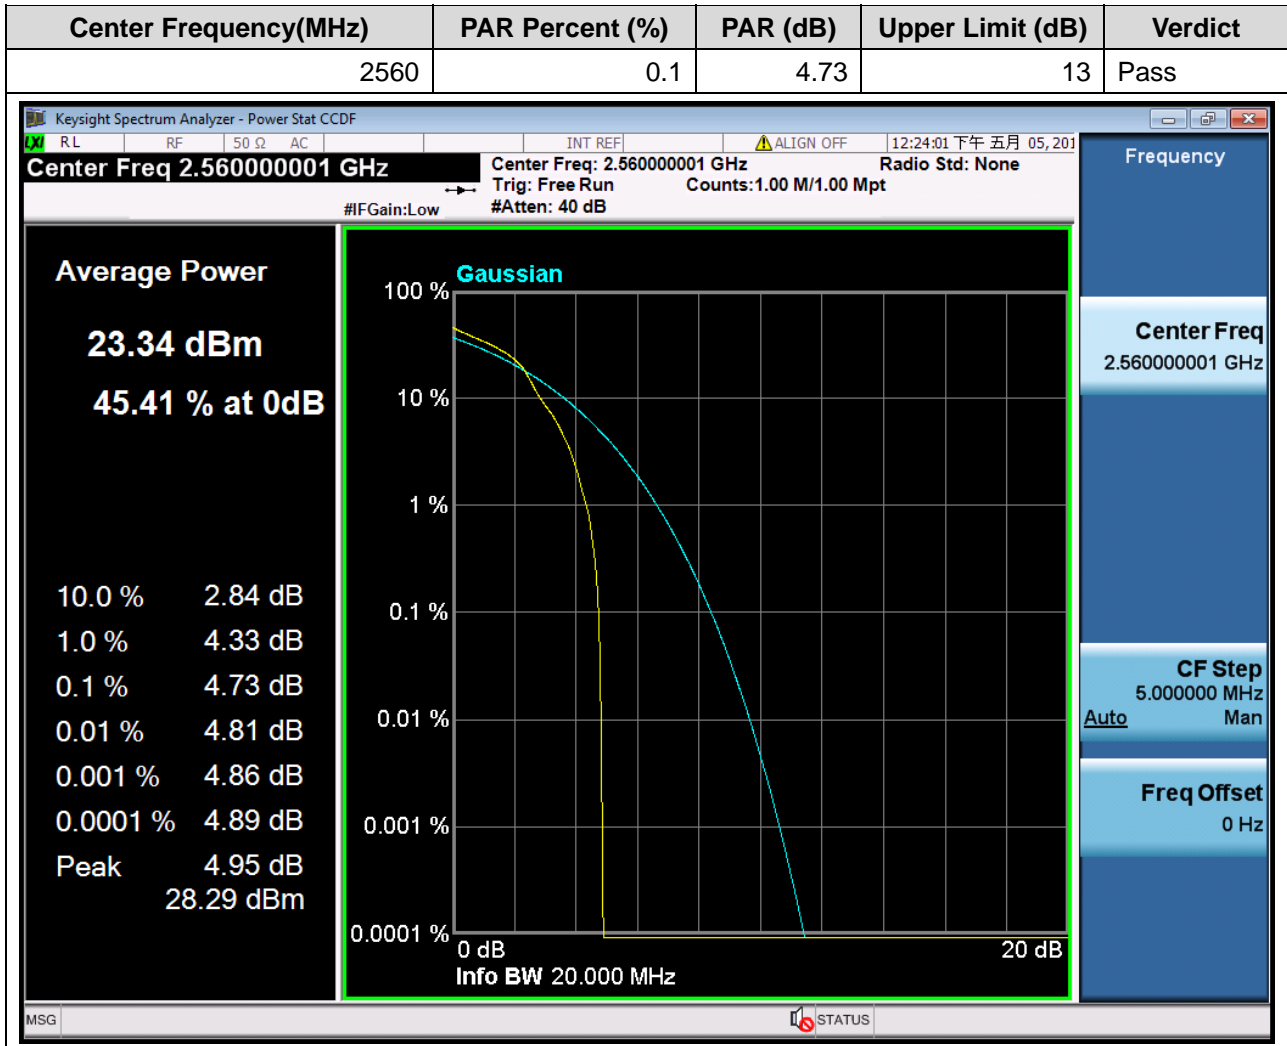

1.166. LTE Peak to Average Ratio(NTNV)(Subtest:166, Channel:21350, Bandwidth:20, Modulation:Q16, RB Number: 1, RB Position:LOW)

1.167. LTE Peak to Average Ratio(NTNV)(Subtest:167, Channel:21350, Bandwidth:20, Modulation:Q16, RB Number: 1, RB Position:MID)

1.168. LTE Peak to Average Ratio(NTNV)(Subtest:168, Channel:21350, Bandwidth:20, Modulation:Q16, RB Number: 1, RB Position:HIGH)

END