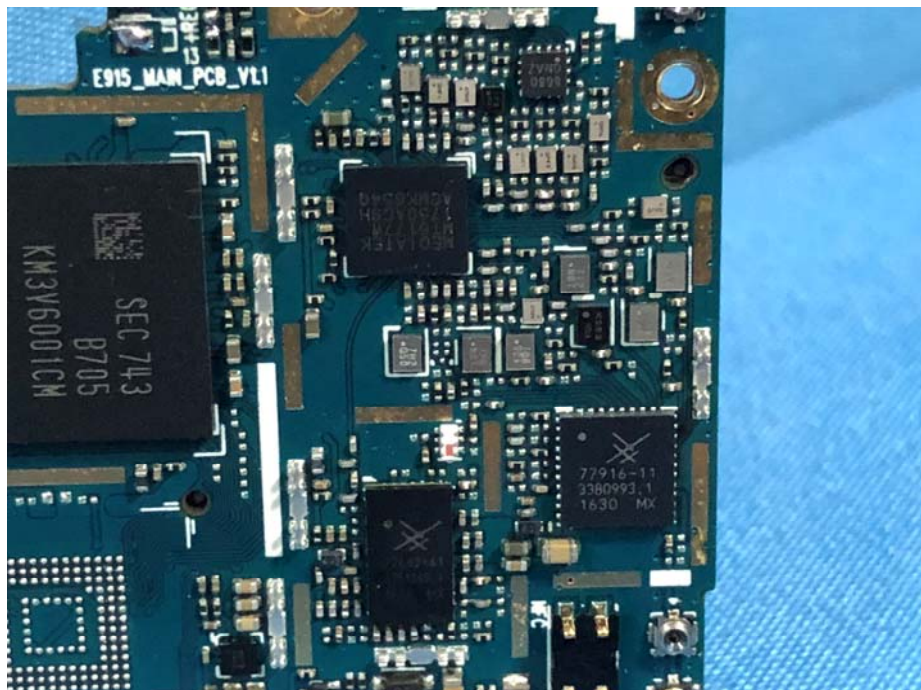

EUT – Internal View Model F3 FCC ID: 2ATAY-F3

# Appendix WTS19S04025243W\_Photos

Appendix WTS19S04025243W\_Photos

---

Appendix WTS19S04025243W\_Photos

Appendix WTS19S04025243W\_Photos

---