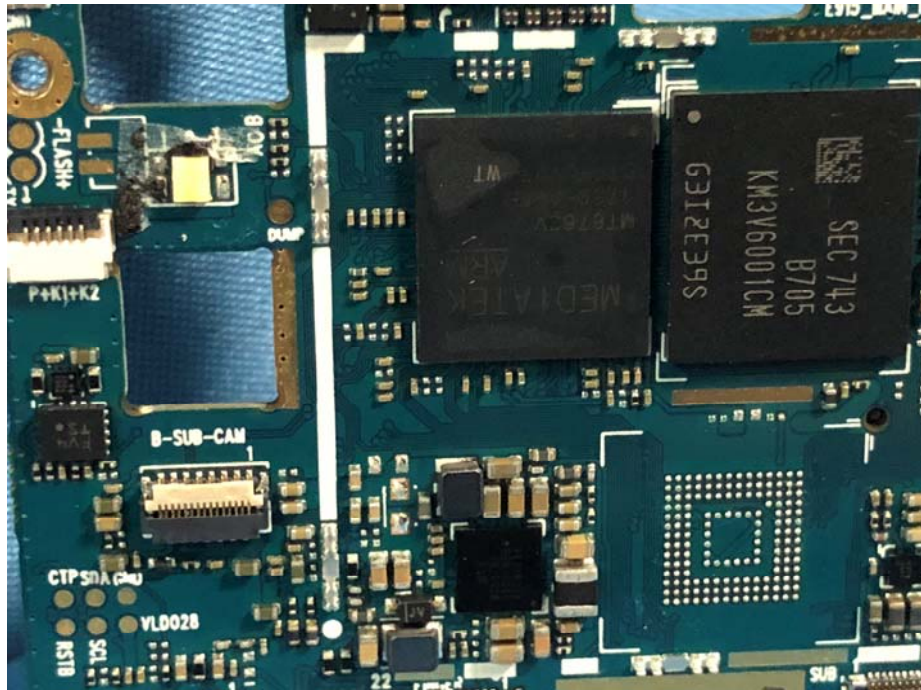

EUT – Internal View Model F3 FCC ID: 2ATAY-F3

# Appendix WTS19S04025243W\_Photos

Appendix WTS19S04025243W\_Photos

---

Appendix WTS19S04025243W\_Photos

Appendix WTS19S04025243W\_Photos

---