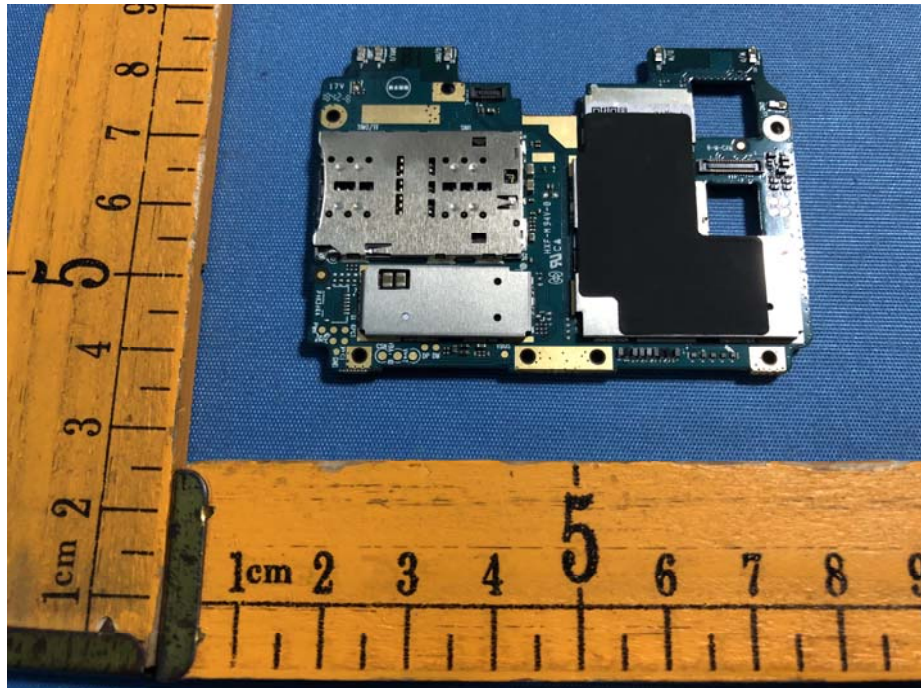

EUT – Internal View Model F3 FCC ID: 2ATAY-F3

# Appendix WTS19S04025243W\_Photos

Appendix WTS19S04025243W\_Photos

---

Appendix WTS19S04025243W\_Photos

Appendix WTS19S04025243W\_Photos

---