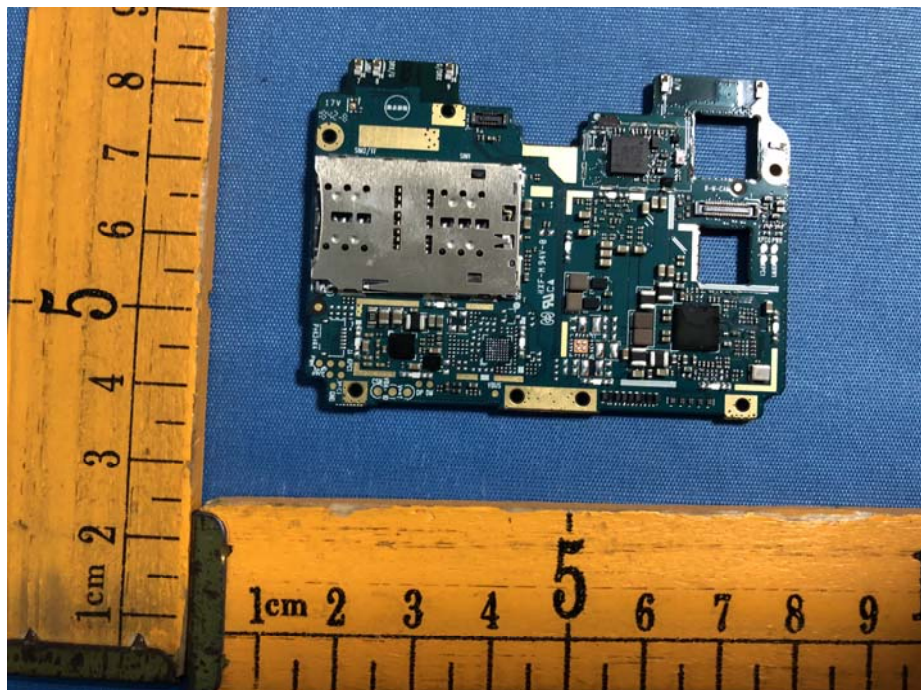

EUT – Internal View Model F3 FCC ID: 2ATAY-F3

# Appendix WTS19S04025243W\_Photos

Appendix WTS19S04025243W\_Photos

---

Appendix WTS19S04025243W\_Photos

Appendix WTS19S04025243W\_Photos

---