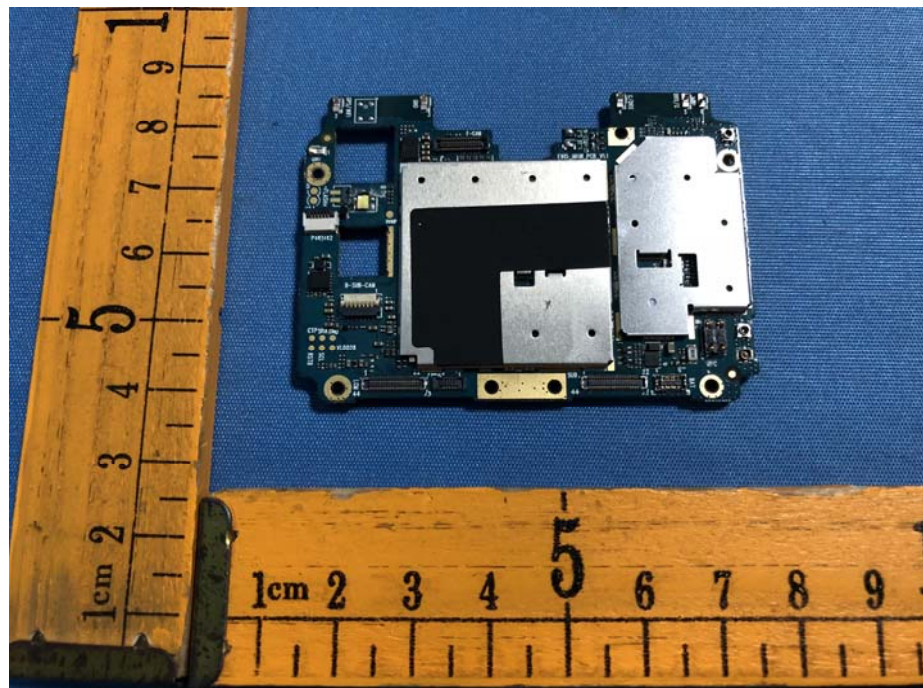

EUT – Internal View Model F3 FCC ID: 2ATAY-F3

# Appendix WTS19S04025243W\_Photos

Appendix WTS19S04025243W\_Photos

---

Appendix WTS19S04025243W\_Photos

Appendix WTS19S04025243W\_Photos

---