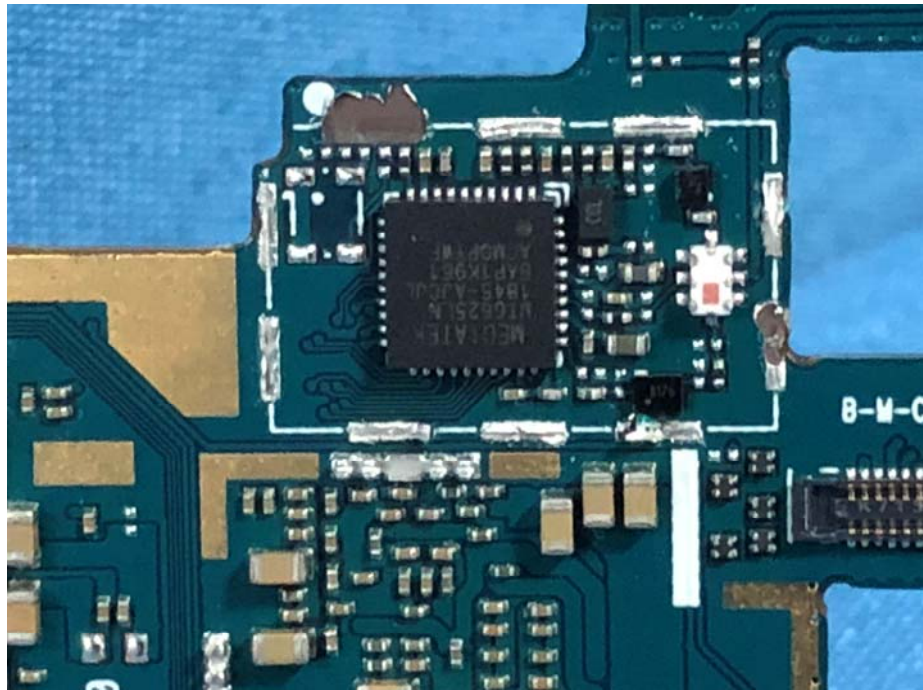

EUT – Internal View Model F3 FCC ID: 2ATAY-F3

# Appendix WTS19S04025243W\_Photos

Appendix WTS19S04025243W\_Photos

---

Appendix WTS19S04025243W\_Photos

Appendix WTS19S04025243W\_Photos

---