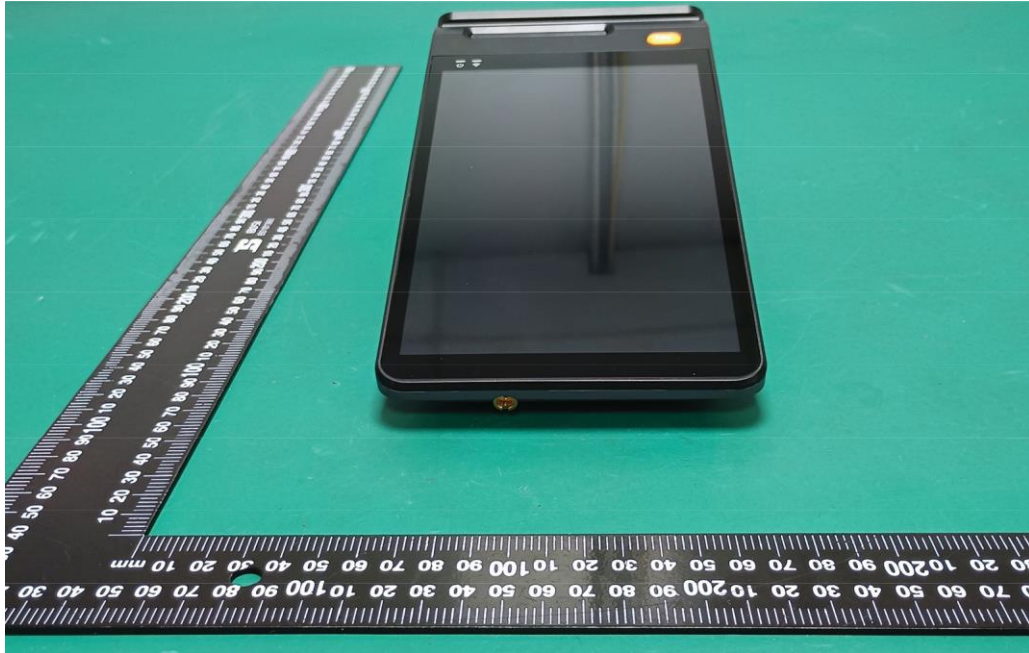

FCC ID: 2ATAN-PTA0130

External Photos

2G/3G/4G ANT Location

DIV ANT Location