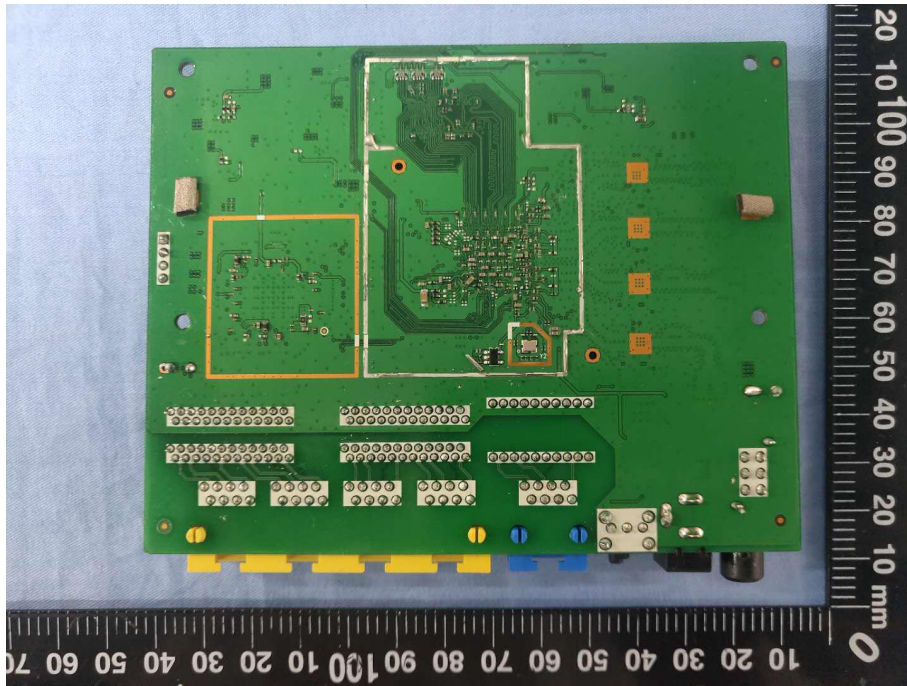

FCC ID : 2AT9Z-RX4-1800

Internal Photos

1. uncover view

7. Antenna view