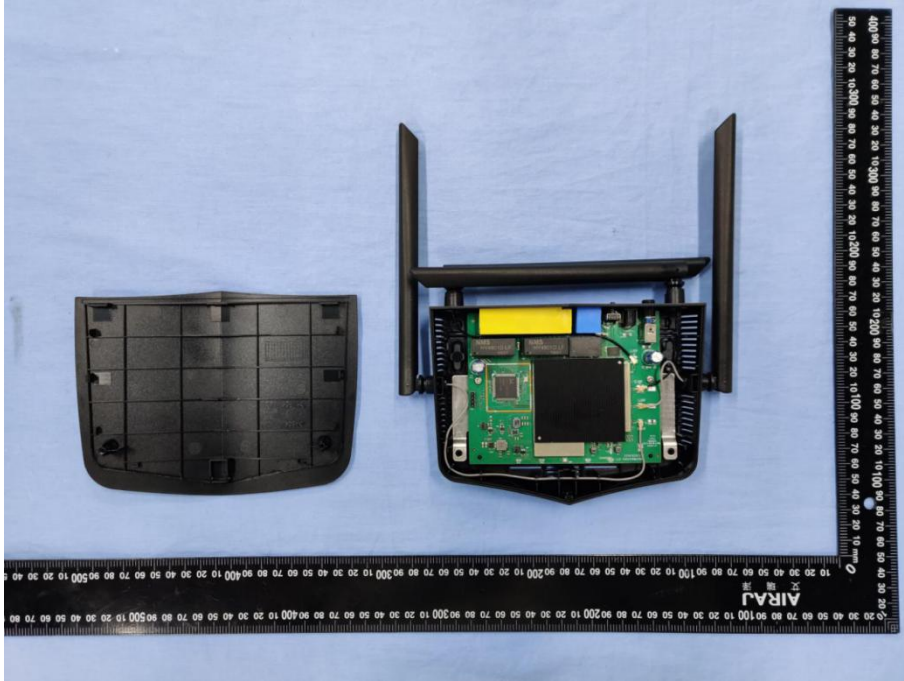

FCC ID : 2AT9Z-RX4-1800

Internal Photos

1. uncover view

7. Antenna view