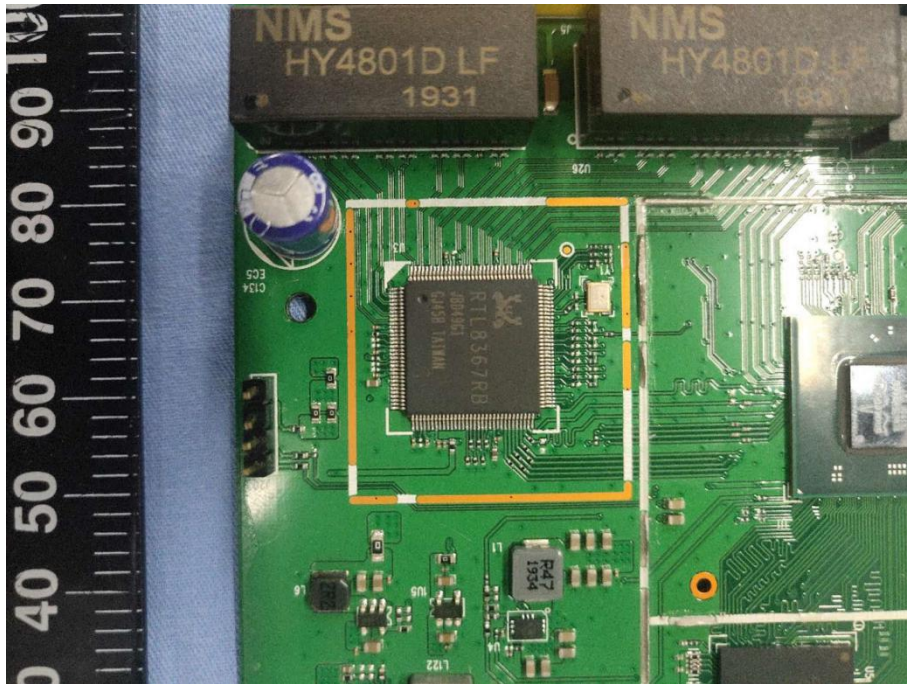

FCC ID : 2AT9Z-RX4-1800

Internal Photos

1. uncover view

7. Antenna view