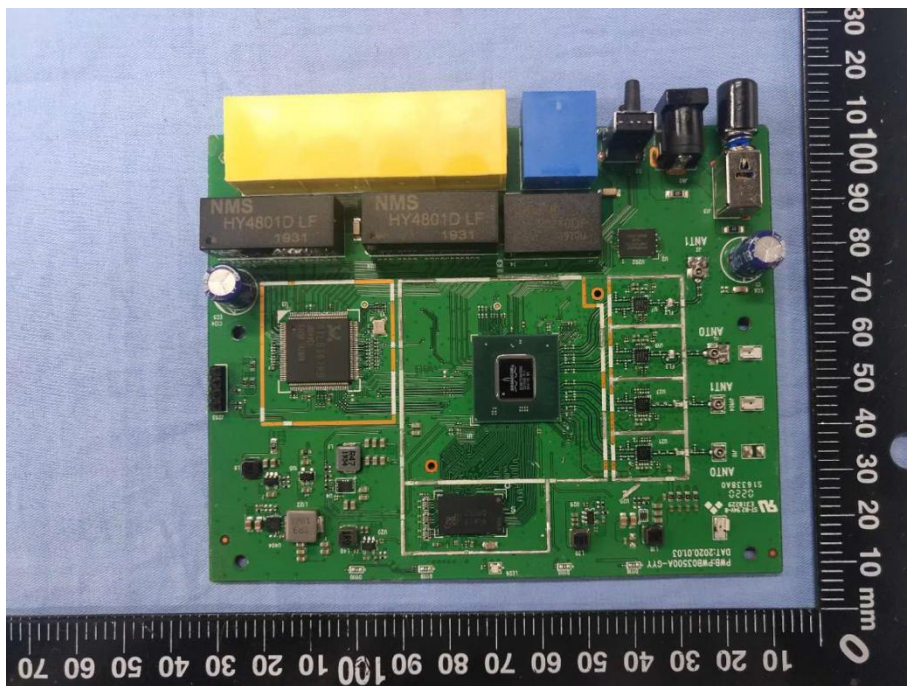

FCC ID : 2AT9Z-RX4-1800

Internal Photos

1. uncover view

7. Antenna view