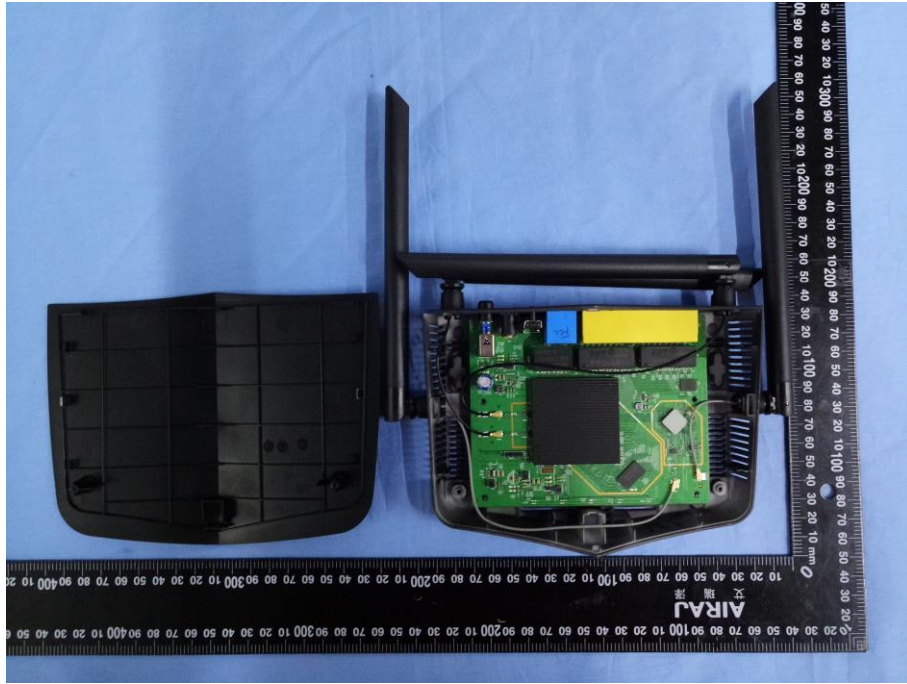

Internal Photos

1. EUT uncover view

2. Antenna view

The 2.4GHz WiFi antenna is not removable

The 5GHz WiFi antenna is revised SMA connector